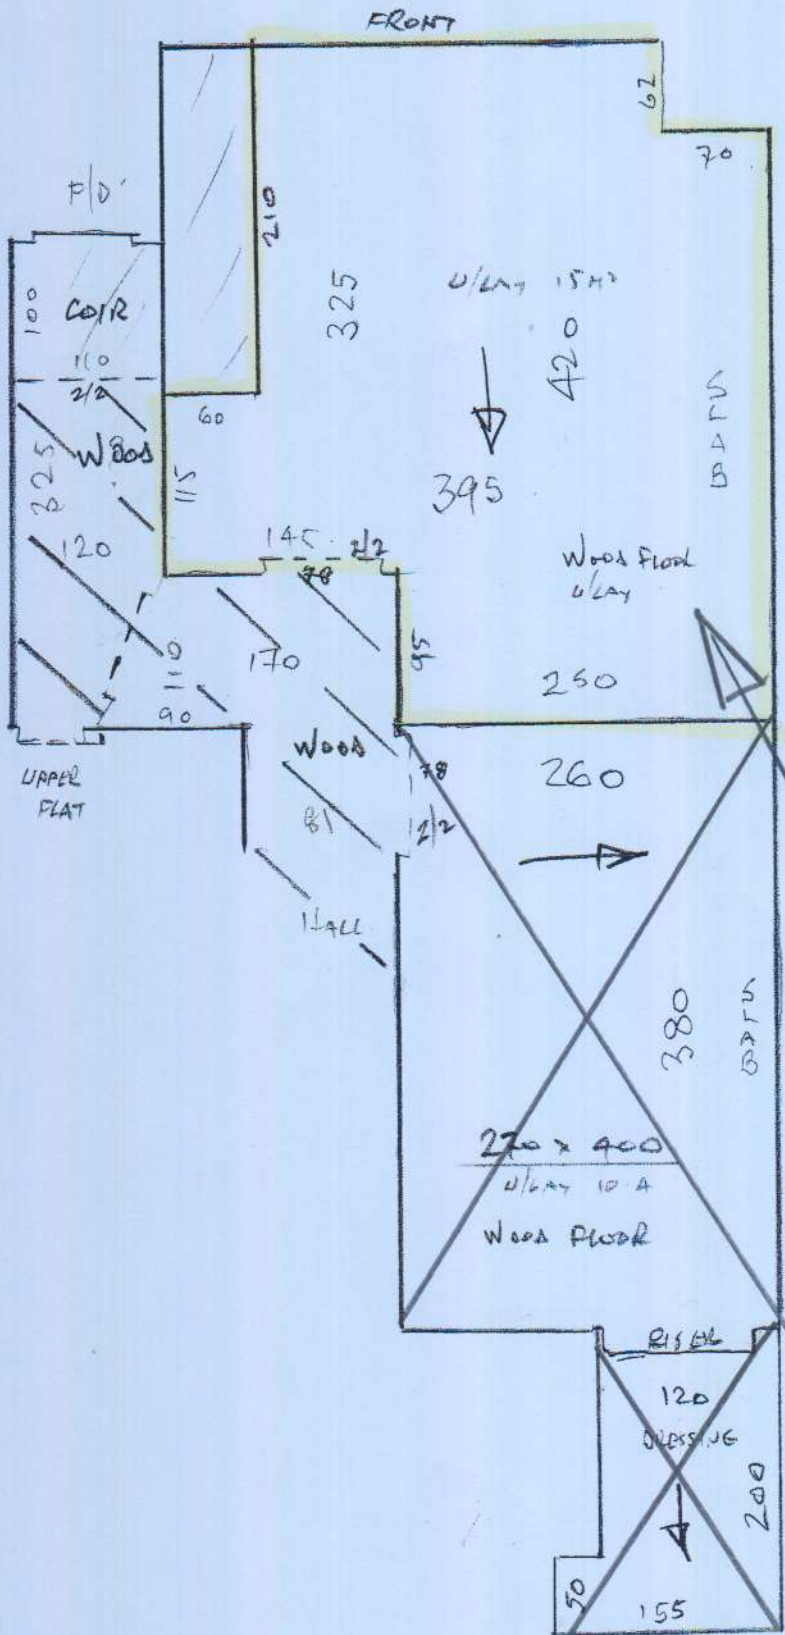

P28450

~~P25574~~

Wildman

- 17.20
- 1.26
- 1.38
- 0.43

- 28.87
- 1.37
- 1.26
- 0.43
- 25.81

145
250
395

Debonair Twist
Col. Antique White
 Front Bed 430x400
 = 17.20m²

Re-use ex u/lay
 s/c + D/BAR
 (laid by us in 2013)

Small
seam
Here