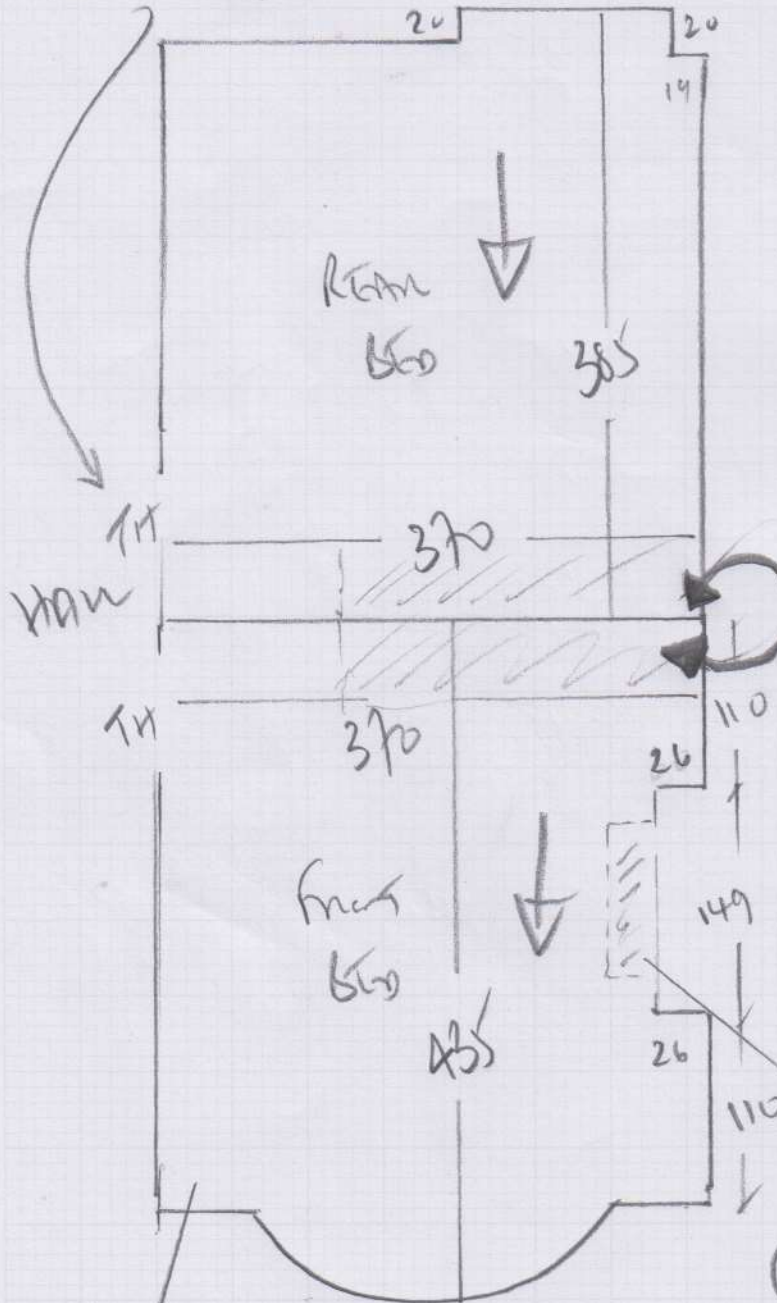

P28453

JOB No:

SMALL

Name:

139 EDGEMOUNT

Address:

SW4 4HE

Tel:

10FL

Sheet:

WOOD THRESHOLDS BY BUILDERS

NOT IN YET

WOOD FROM BUILD IN HALL (NOT IN YET) ^{DRIVE DOWN} 140 ↑

SLOANE TURT 'SO'

-SLO-SO25

FRONT BED 450 x 400

REAR BED 400 x 400

34m² 850 x 400

WARDROBES 250 x 55cm
(NOT INSTALLED YET!!)

WOOD FROM

NO VENT

WOOD THRESHOLD BY BUILDERS

FIT AROUND THE HEATMATS ON SLAB? (NOT IN YET)
CUSTOMER ADVISED TO RAISE ABOVE PM BY 15mm, 20mm

KEYWAYS TO BE FITTED BY BUILDERS