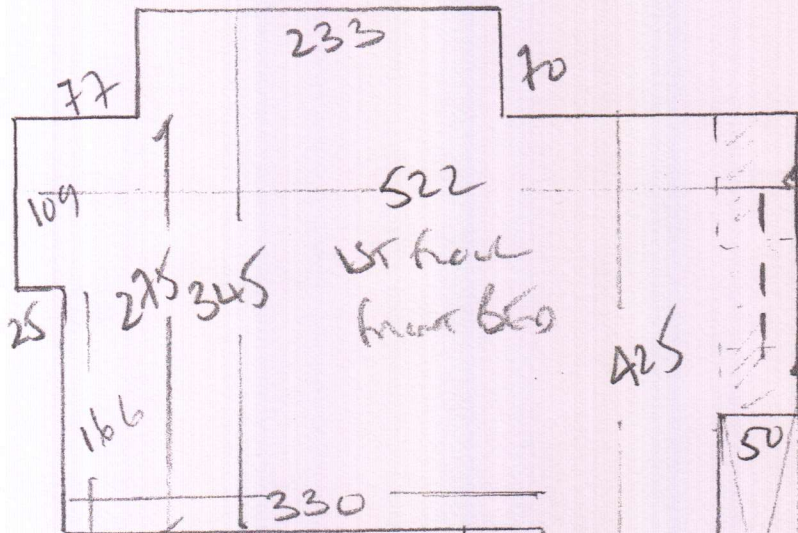

①

Phase 1 - 13/8
Cut + shape Runners

128455
SEELY
38 ROCKS LANE
SW13 0DA

4 Bedrooms,
Dressing Room
Stairs & Landings

FineLoof
Colour No 489

- Row 1 905 x 500
 - Row 2 475 x 500
 - Row 3 645 x 500
 - Row 4 400 x 500
- 2425 x 500

②

121.25m²

* Cut Runners 2W/M
to exact lengths
& widths shown

3

P28455
 SEE M
 38 ROCKS LANE
 SW13 ODA

4

**** Template on site**

P28455
 SEER 4
 38 ROCKS LANE
 SW130DA

Includes new windows

To Have
 Blw boxes
 D/W 55x95
 107
 45x84

BATH WOOD TH
 150 TH

64cm Runner

63cm Runner

170 Loom Snow (390x340)
 WOOD TH/BONE TO REMAIN