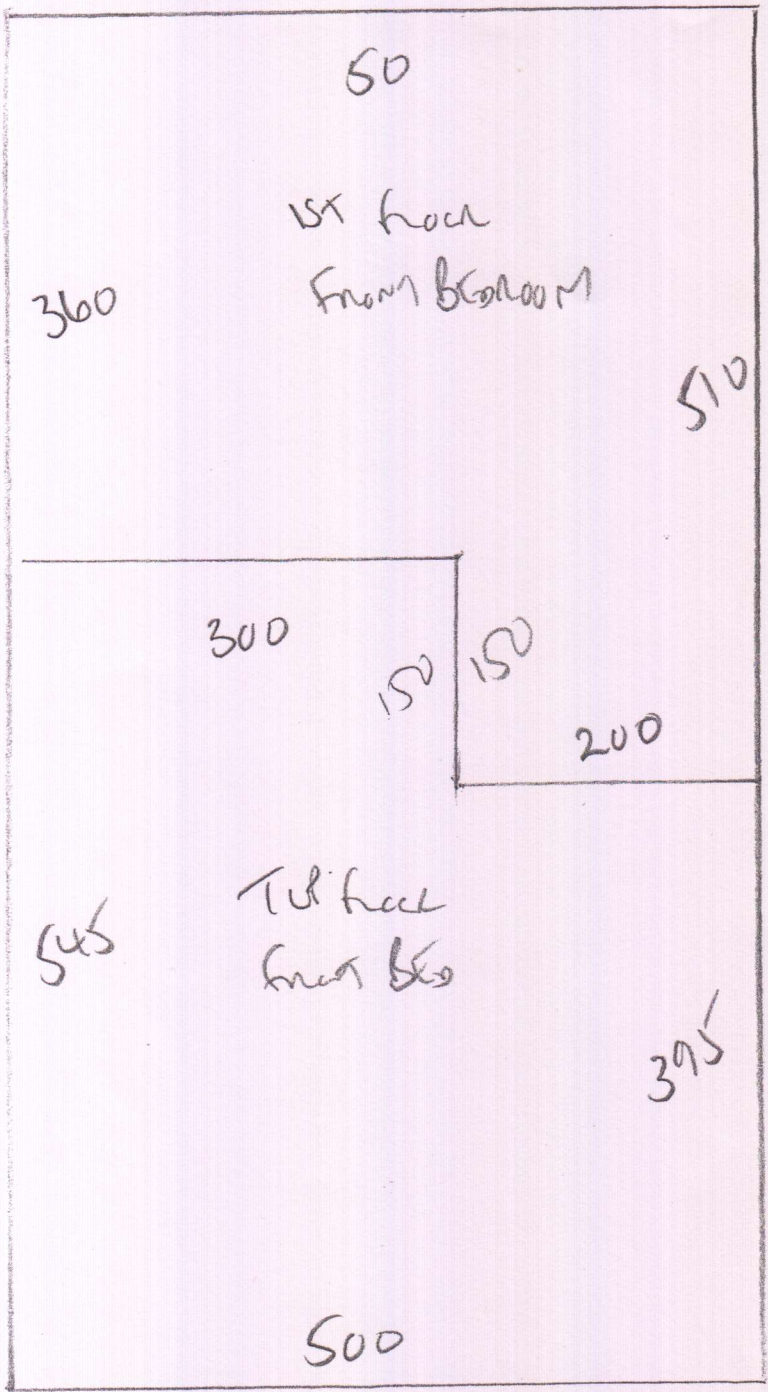

①

Phase 1 - 13/8
Cut + shape Runners

128455
SEELY
38 ROCKS LANE
SW13 0DA

4 Bedrooms,
Dressing Room
Stairs & Landings

FineLoof
Colour No 489

- Row 1 905 x 500
 - Row 2 475 x 500
 - Row 3 645 x 500
 - Row 4 400 x 500
- 2425 x 500

②

121.25m²

* Cut Runners 2W/M
to exact lengths
& widths shown

3

P28455
 SEE M
 38 ROCKS LANE
 SW13 ODA

4

**** Template on site**

P28455
 SEER 4
 38 ROCKS LANE
 SW130DA

Includes new windows

To Have
 Blw boxes
 D/W 55x95
 107
 45x84

BATH WOOD TH
 150 TH

64cm Runner

63cm Runner

170 Loom Snow (390x340)
 WOOD TH/BONE TO REMAIN