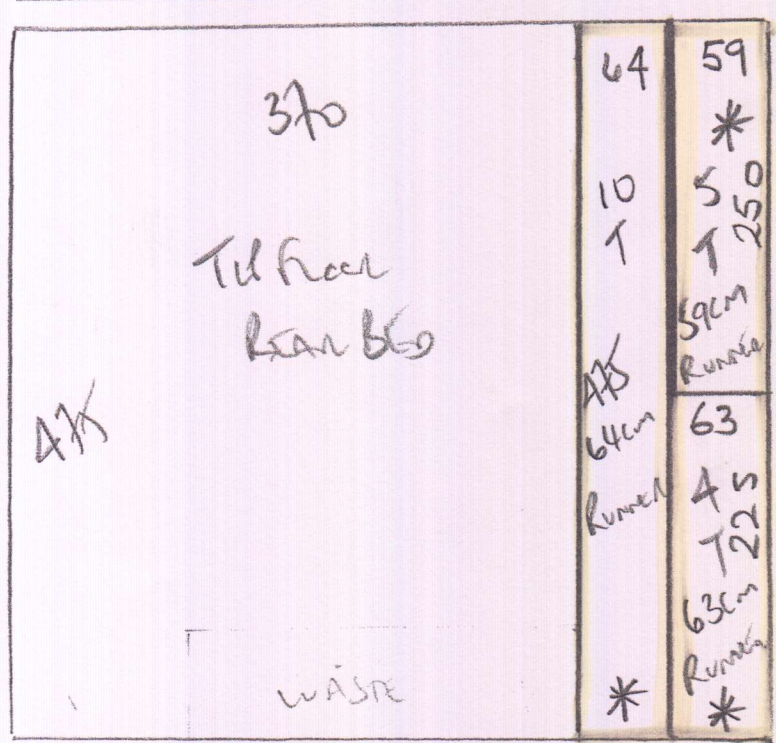

①

Phase 1 - 13/8
Cut + shape Runners

128455
SEELY
38 ROCKS LANE
SW13 0DA

4 Bedrooms,
Dressing Room
Stairs & Landings

FineLoof
Colour No 489

- Row 1 905 x 500
 - Row 2 475 x 500
 - Row 3 645 x 500
 - Row 4 400 x 500
- 2425 x 500

②

121.25m²

* Cut Runners 2W/M
to exact lengths
& widths shown

3

P28455
 SEE M
 38 ROCKS LANE
 SW13 ODA

4

**** Template on site**

P28455
 SEER 4
 38 ROCKS LANE
 SW130DA

Includes new windows

To Have
 Blw boxes
 D/W 55x95
 107
 45x84

BATH WOOD TH
 150 TH

64cm Runner

63cm Runner

170 Loom Snow (390x340)
 WOOD TH/BONE TO REMAIN