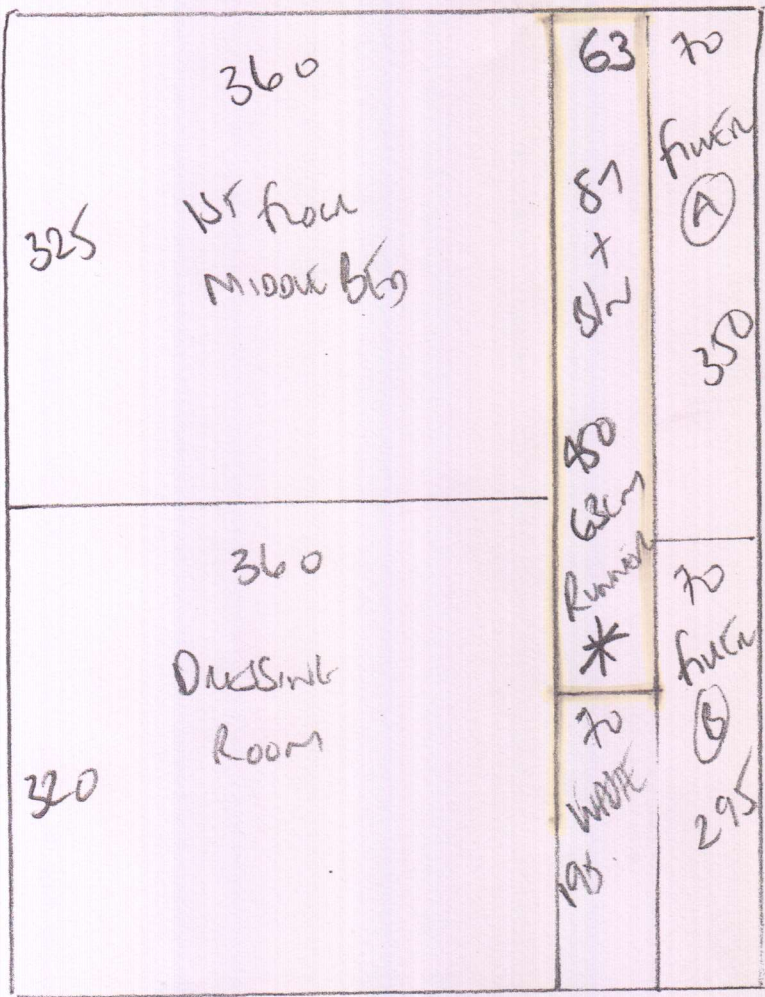

①

Phase 1 - 13/8
Cut + shape Runners

128455
SEELY
38 ROCKS LANE
SW13 0DA

4 Bedrooms,
Dressing Room
Stairs & Landings

FineLoof
Colour No 489

- Row 1 905 x 500
 - Row 2 475 x 500
 - Row 3 645 x 500
 - Row 4 400 x 500
- 2425 x 500

②

121.25m²

* Cut Runners 2W/M
to exact lengths
& widths shown

3

P28455
 SEE M
 38 ROCKS LANE
 SW13 ODA

4

**** Template on site**

P28455
 SEER 4
 38 ROCKS LANE
 SW130DA

Includes new windows

To Have
 Blw boxes
 D/W 55x95
 107
 45x84

BATH WOOD TH
 150 TH

64cm Runner

63cm Runner

170 Loom Snow (390x340)
 WOOD TH/BONE TO REMAIN