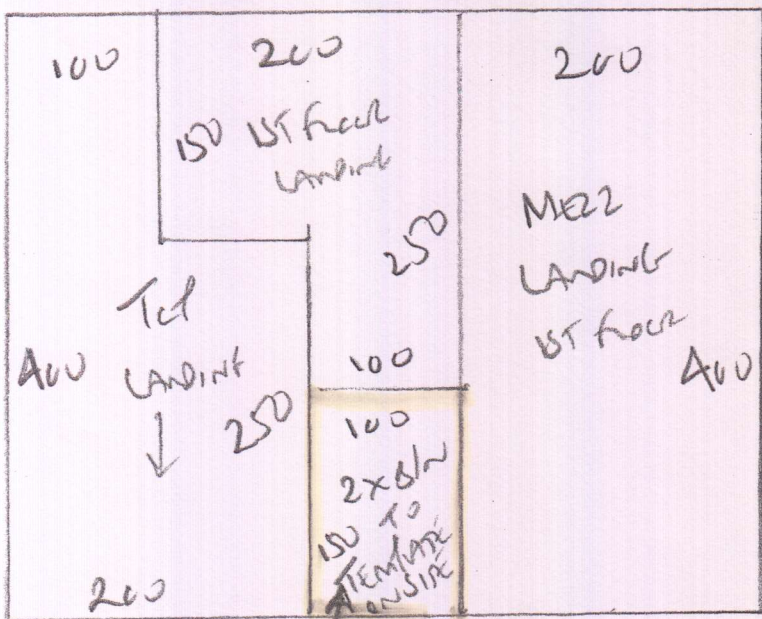

①

Phase 1 - 13/8
Cut + shape Runners

128455
SEELY
38 ROCKS LANE
SW13 0DA

4 Bedrooms,
Dressing Room
Stairs & Landings

FineLoof
Colour No 489

- Row 1 905 x 500
 - Row 2 475 x 500
 - Row 3 645 x 500
 - Row 4 400 x 500
- 2425 x 500

②

121.25m²

* Cut Runners 2W/M
to exact lengths
& widths shown

3

P28455
 SEE M
 38 ROCKS LANE
 SW13 ODA

4

**** Template on site**

P28455
 SEER 4
 38 ROCKS LANE
 SW130DA

Includes new windows

To Have
 Blw boxes
 D/W 55x95
 107
 45x84

BATH WOOD TH
 150 TH

64cm Runner

63cm Runner

170 Loom Snow (390x340)
 WOOD TH/BONE TO REMAIN