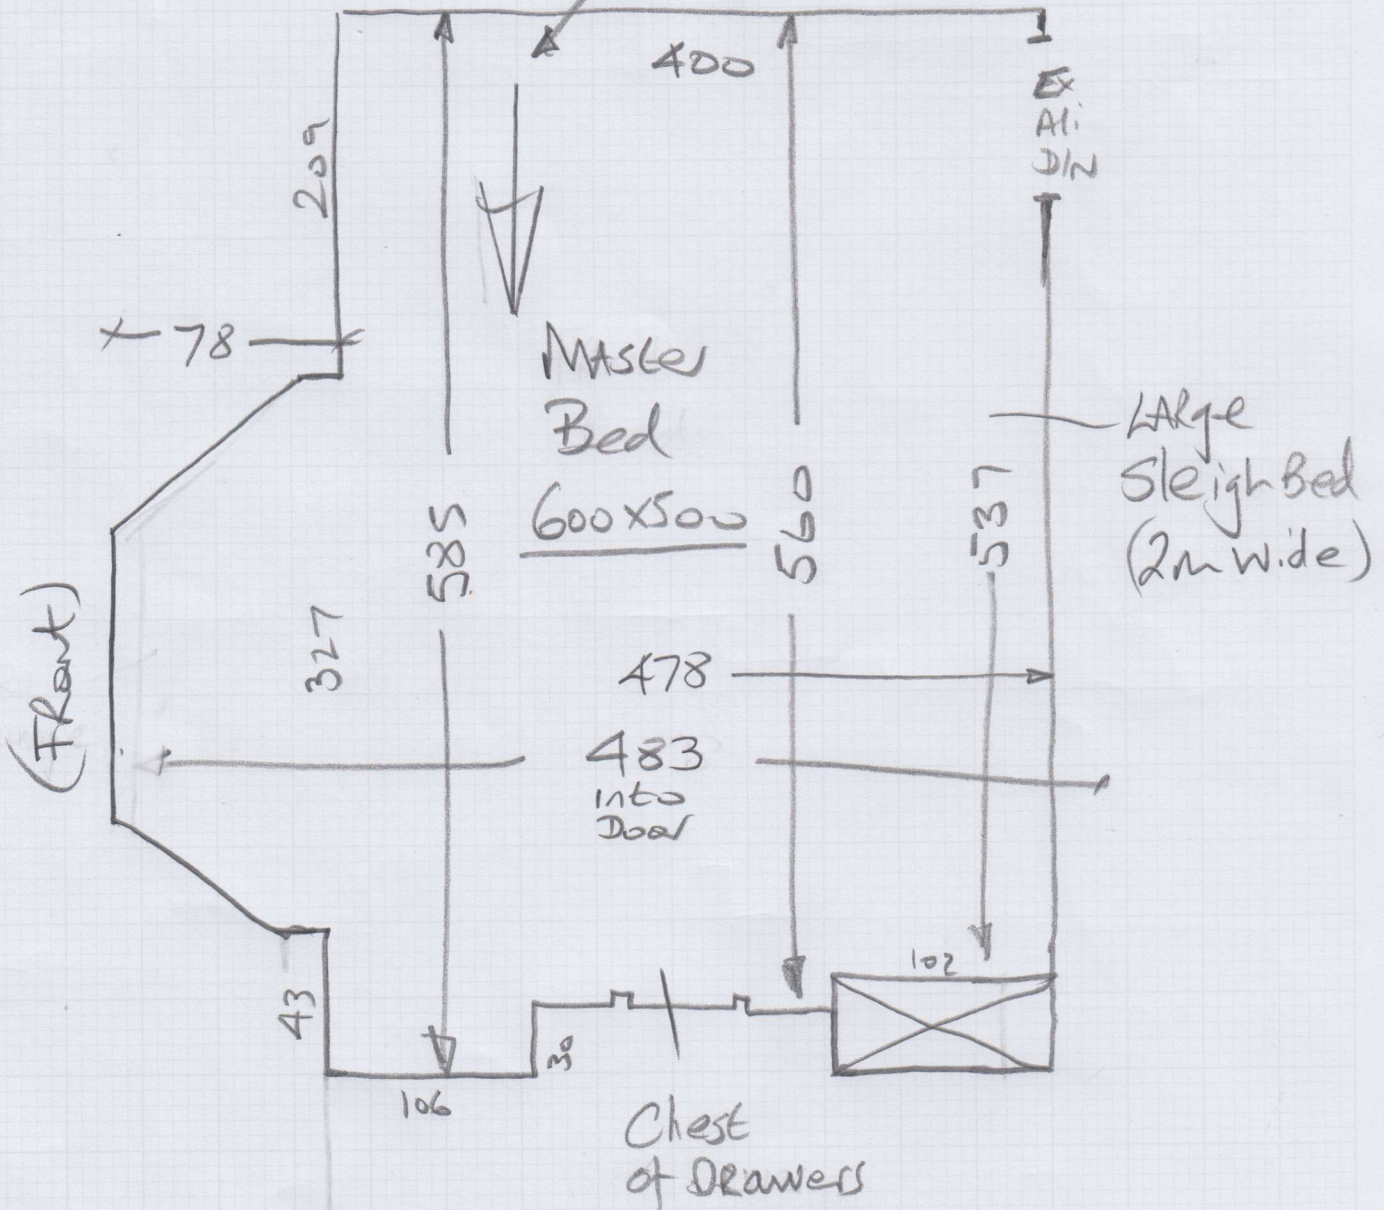

Gentle bliss - Col. UNK. 250

Magnolia

= 600 x 500 = 30M²

P28458
Pearson

157 floor front

*Large
*W/robe
(TOP comes off)

1 of 1

*Be Careful When Moving WARDrobe as the top part comes off.