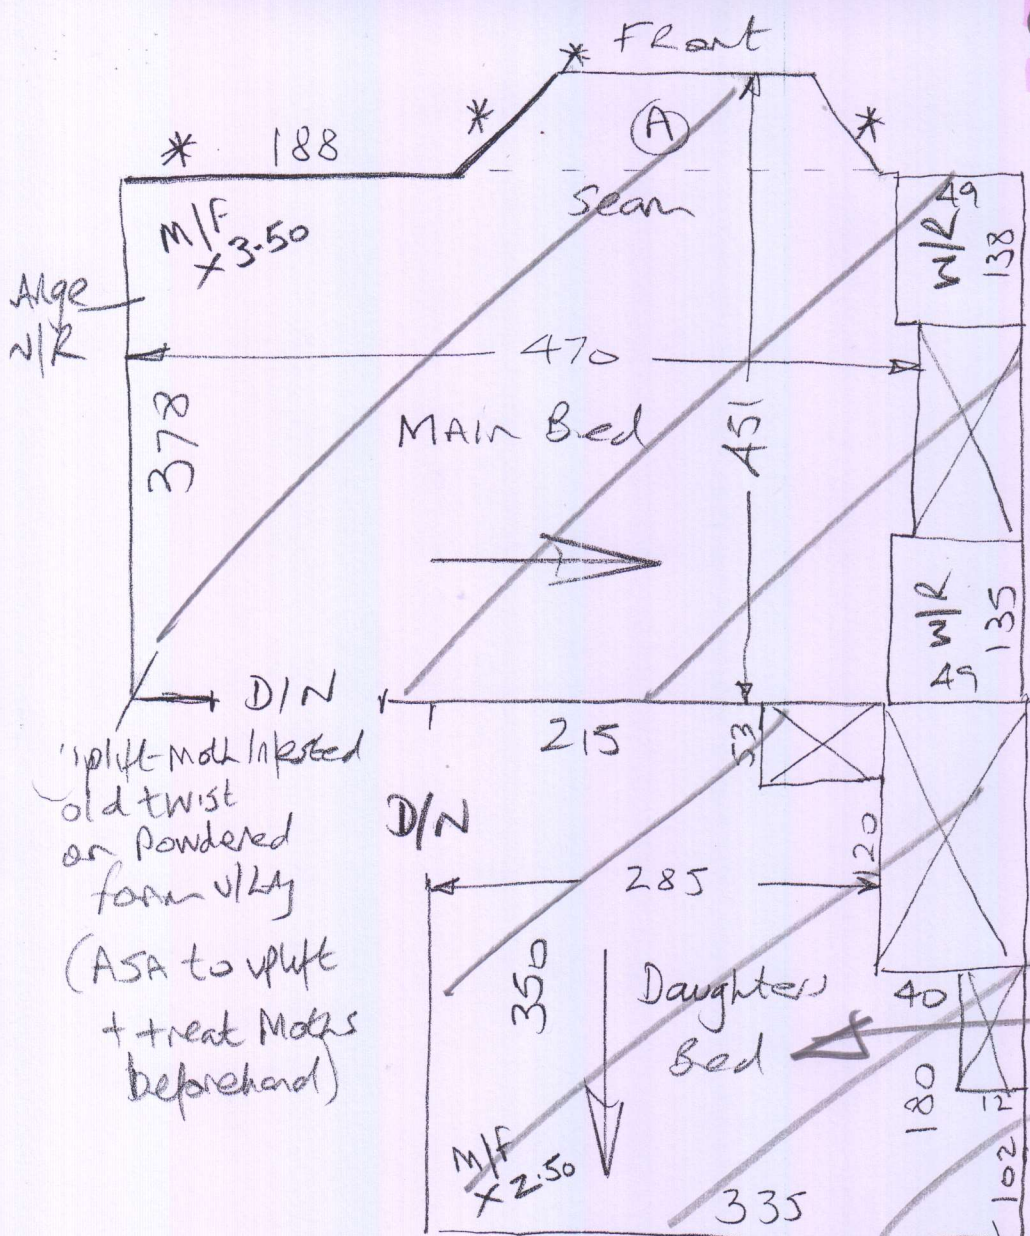

Phase 3 - 10/10 (pm)

P28471
Reid

Soft velvet (stock)
Col. SV-662

* = Scotia Beading
Needs to be removed

* **Fix DRAWER**
in Bed in
this Room

uplift twist on felt v/ly

* Lay Lux Plu foam
to these 3 beds

uplift Moll in steel
old twist
on powdered
foam v/ly
(ASA to uplift
+ treat Molls
beforehand)

uplift old twist
on powdered ribbel

BACK
220 x 400

* 3/10 - Deliver Carpet for this Room Only - FIT AT LATER DATE