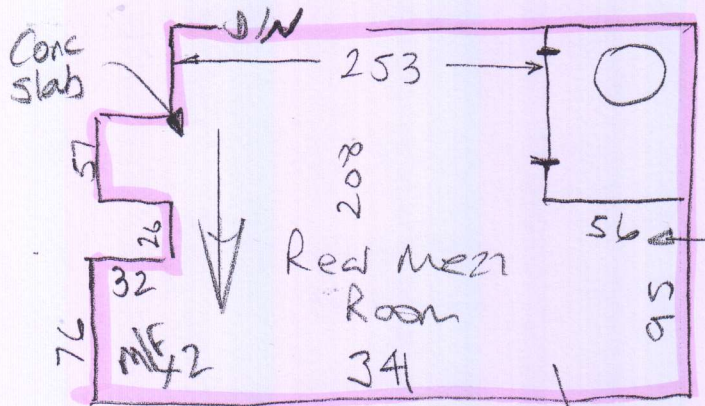

Phase 3 - 10/10 (pm)

P28471
Reid

Soft velvet (stock)
Col. SV-662

* = Scotia Beading
Needs to be removed

* **Fix DRAWER**
in Bed in
this Room

uplift twist on felt v/ly

* Lay Lux Plu foam
to these 3 beds

uplift Moll in steel
old twist
on powdered
foam v/ly
(ASA to uplift
+ treat Molls
beforehand)

uplift old twist
on powdered ribbel

BACK
220 x 400

* 3/10 - Deliver Carpet for this Room Only - FIT AT LATER DATE