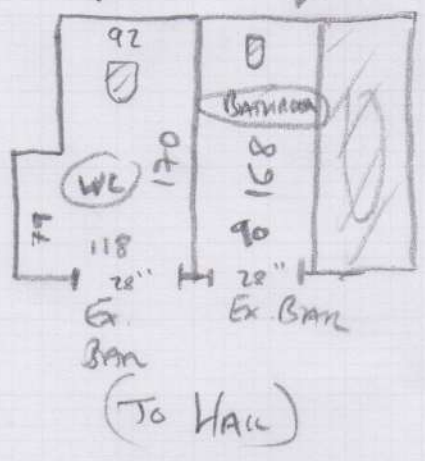

Job No: P28474
 Name: WARRIOR & Co

Address: (10/2)

Tel: _____
 Street: _____

ULTIMATE STYLE CUSHIONING

- BARCELONA D 5383

180 x 300

(= 5.4m²)

Job No: P28474
Name: Warren & Co

Address: (2012)

LAY OVER EX. DIMMER

LAY OVER EX. SCREENS

(TOILET RAISED)

EX. BARS TILT TO ALLOW FOR CIVILTY
TO TUCK BENEATH

DOOR CLEARANCE OK ✓