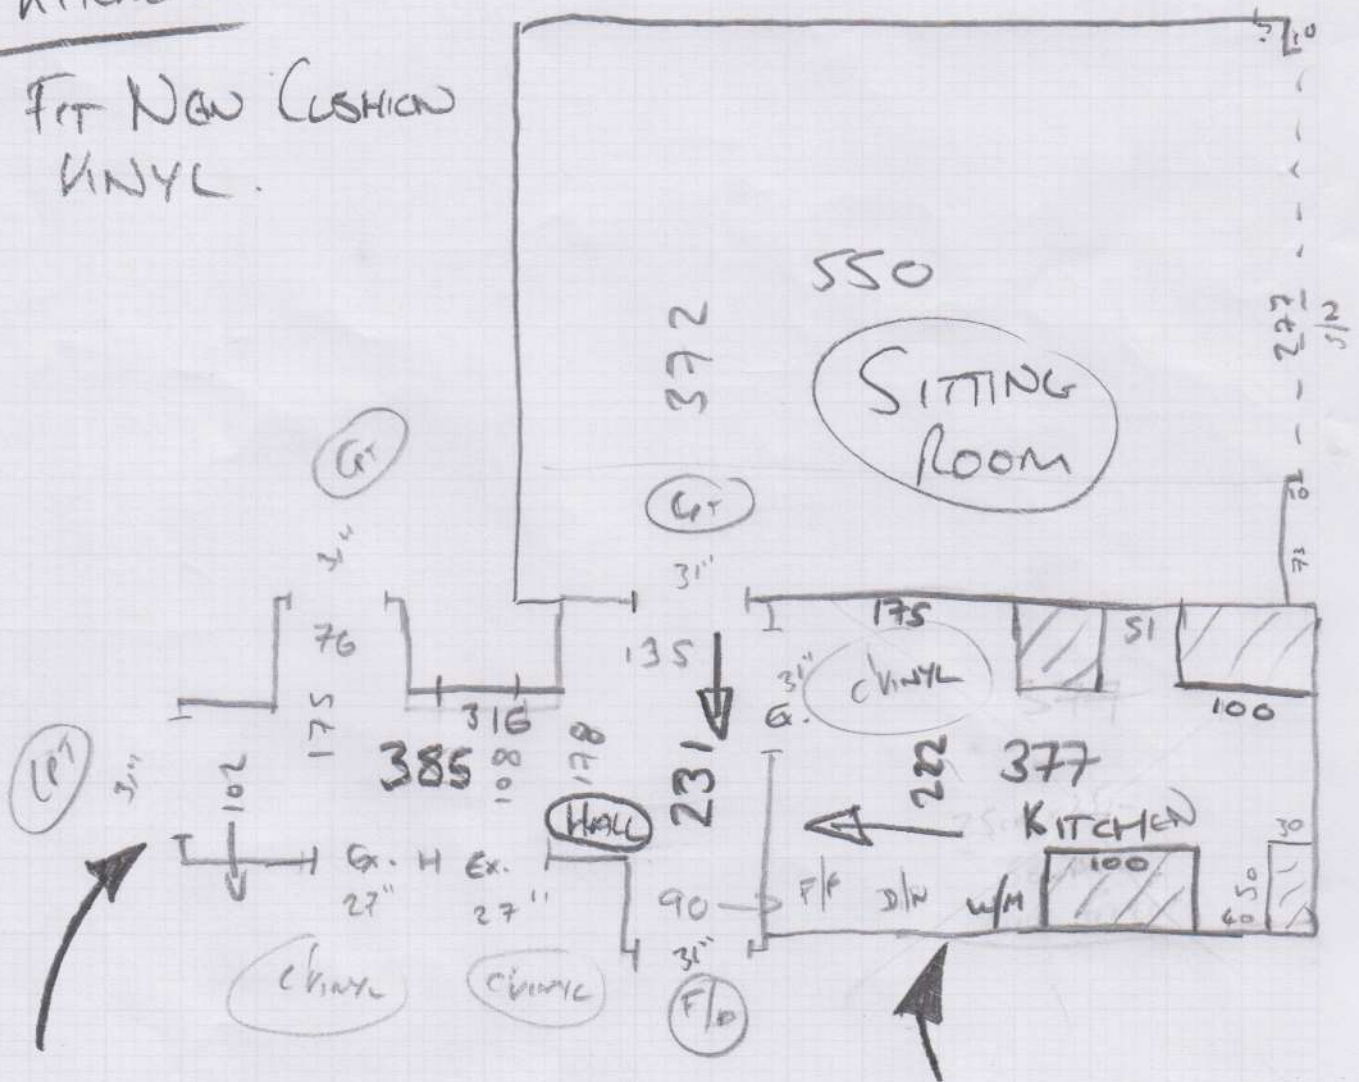

SITTING ROOM

PATCH IN UNDERLAY &
RE-FIT CARPET

mrcarpet
Job No. P28474
Name: Women
Address: 10/1
Tel:
Sheet:

HALL

FIT ALL NEW CARPET, UNDERLAY & GRIPPER

KITCHEN

FIT NEW CUSHION
VINYL.

GALA

- CHAMPAGNE MIST

HALL = 245 x 400

= 9.8m²

ULTIMATE STYLE CUSHION VINYL

- BARCELONA D 5383

KITCHEN = 390 x 300

= 11.7m²