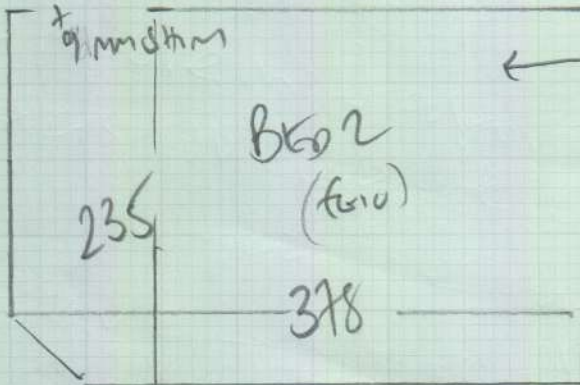

Job No: P28481
 Name: CALLEN
 Address: 78 Crown Road
 Elystan ST
 SW3 3LR
 Tel:
 Sheet: of

SCENARIO

CALLER WHITE MBS1

← CHEST DRAWERS
 150 x 100 TO MOVE

- BES 1 445 x 400
- BES 2 250 x 400
- 695 x 400

2780m²

EX WOOD TH 30mm THICK + 9mm STRIP

← TALL UNIT
 200 x 100 TO MOVE

CONCRETE FLOOR

!! BAD UNDERLAY SOILING !! - CUSTOMERS DELICATE TO MASTIC SEAL !!

ALLOW FOR 9mm STRIPS TO RAISE HEIGHT OF CARPET TO 110mm HIGHS