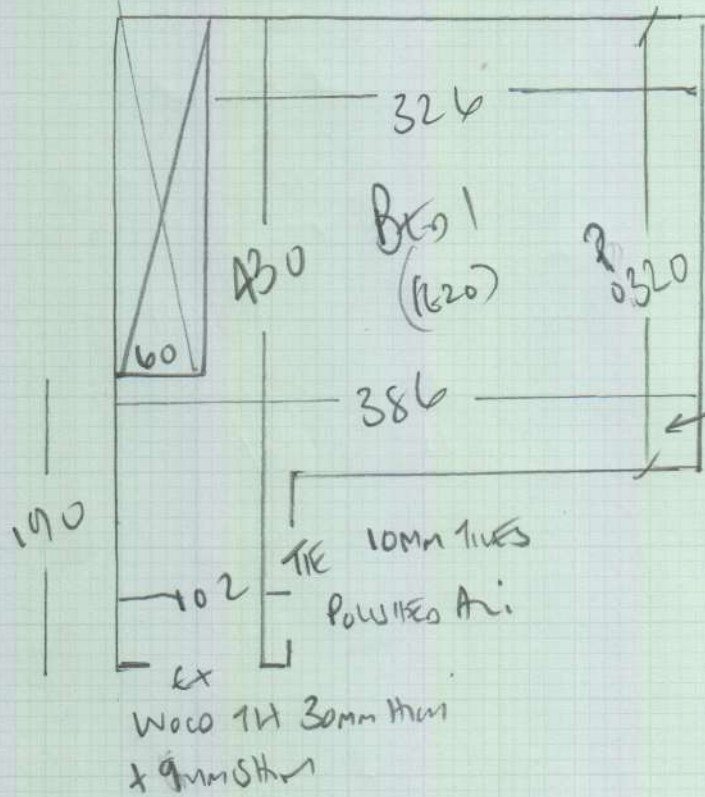

Job No: P28481
 Name: CALLEN
 Address: 78 Crown Road
 Elystan ST
 SW3 3LR
 Tel:
 Sheet: of

SCENARIO

CALLER WHITE MBS1

← CHEST DRAWERS
 150 x 100 TO MOVE

- BES 1 445 x 400
- BES 2 250 x 400
- 695 x 400

2780m²

EX WOOD TH 30mm THICK + 9mm STRIP

← TALL UNIT
 200 x 100 TO MOVE

CONCRETE FLOOR

!! BAD UNDERLAY SOILING !! - CUSTOMERS DELICATE TO MASTIC SEAL !!

ALLOW FOR 9mm STRIPS TO RAISE HEIGHT OF CARPET TO 110mm HIGHS