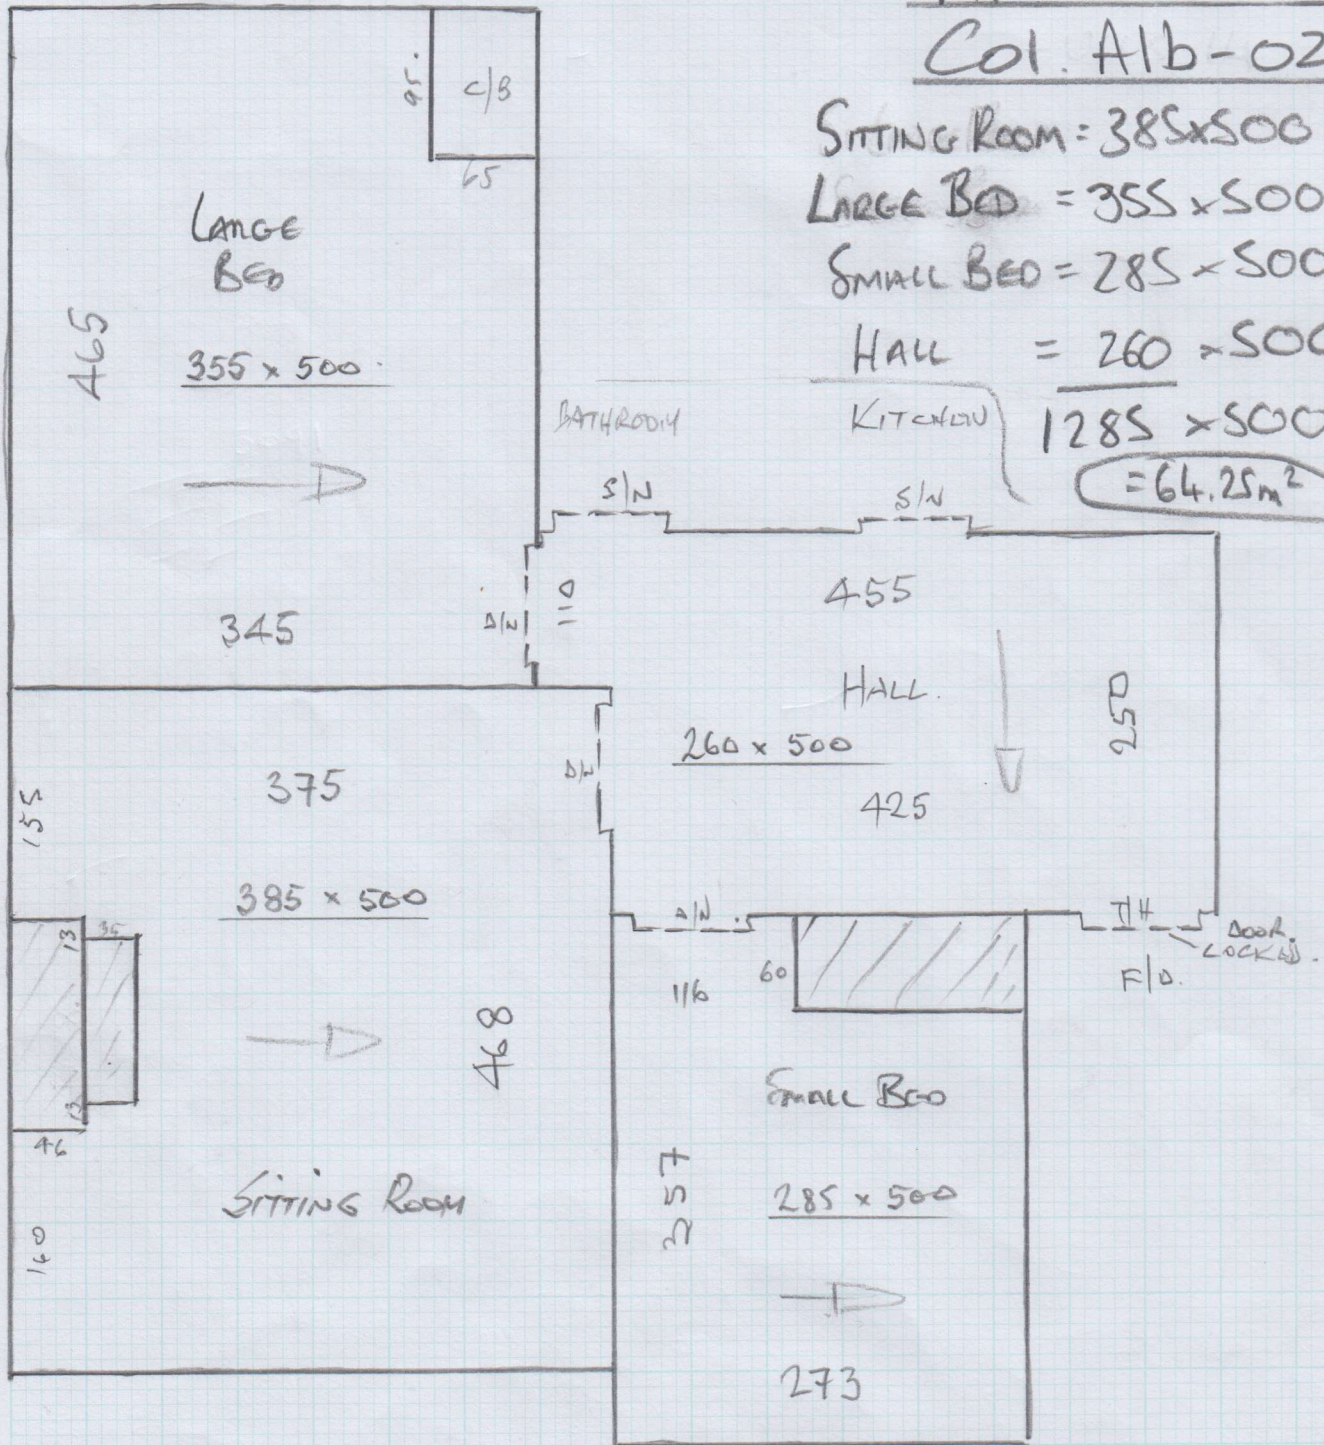

Keys from Estates office  
if no one in the flat

P28482  
Webb

\* Must flower on Completion  
& leave flat & Common Parts  
Clean & tidy.

mrcarpet  
Job No:  
Name: ✓  
Address:  
Tel:  
Sheet: of:

1 of 1

Albarron  
Col. Alb-024

SITTING ROOM = 385 x 500  
LARGE BED = 355 x 500  
SMALL BED = 285 x 500  
HALL = 260 x 500  
1285 x 500  
= 64.25m<sup>2</sup>

FAXED 27 SEP 2013