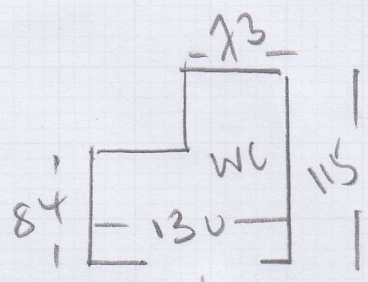

Job No: P 28492
 Name: Brandon
 Address: 23 ROEHAMPTON MANOR
 SW15 4HL
 Tel:
 Sheet: **10F1**

2/2
 on edge (Anco)

WOOD FLOORBOARDS
 NO ULTRA
 LAM NEW 6mm RUNWOOD
 + NEW VINYL + MAJIC

TITANIUM XT
Colour: Puro 262998031

130 x 200m
2.60m²

* Customer Home from 1pm *