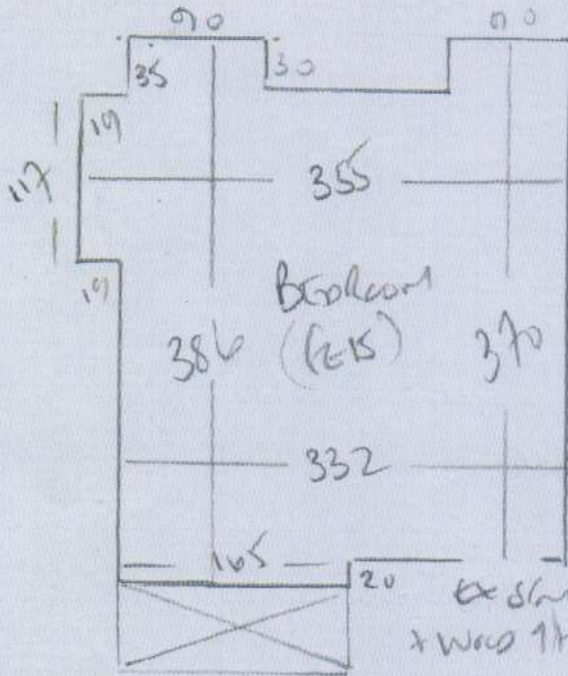

P28515
PERRY
8 BUCKETT ST
SWIS1QG

10F1

Puntoburo Hanoi Buro

Carpet of

↓ 395 x 500

19.75m²

Remove steel
+ fit new carpet under
wood threshold
if possible!