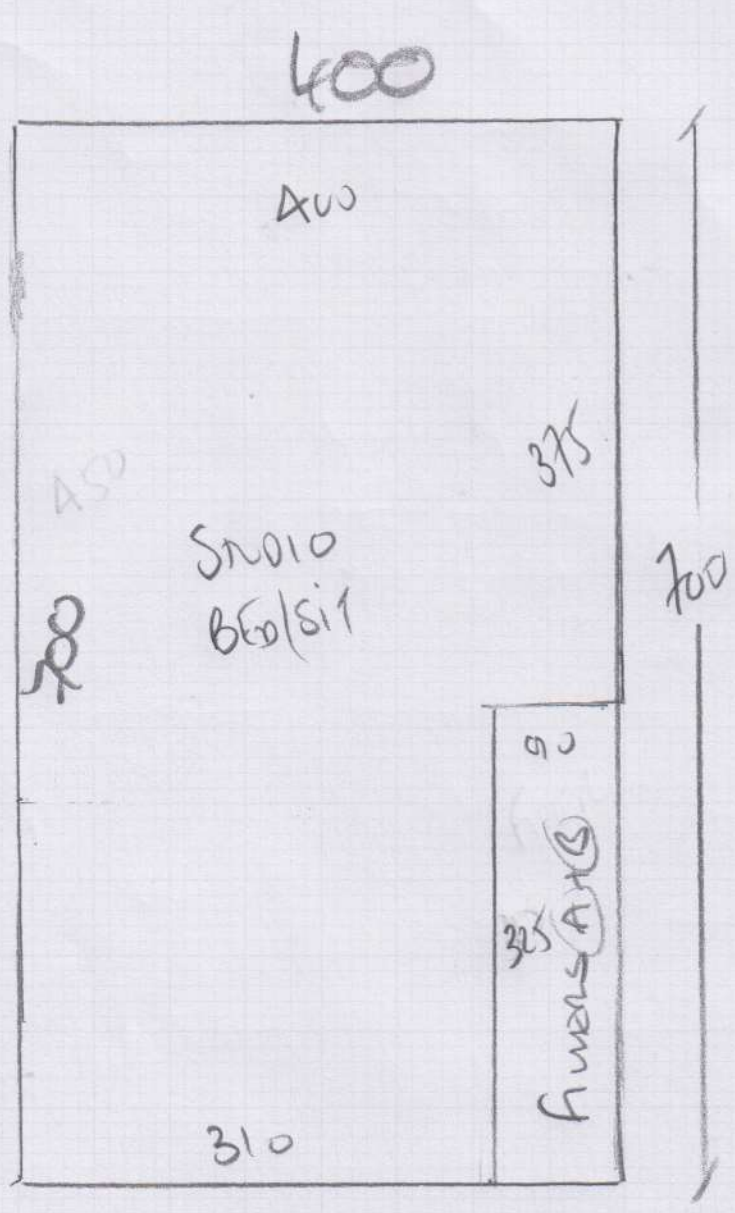

mrcarpet
 Job No: P 28528
 Name: Howard Padbury
 Address: 97518 REDWOODS AVE
 W12 8JB
 Sheet: 1 OF 2

Thurmore Tiles
- TT-610

CARPET Living + Hall
 Plan 700 x 400
 = 28m²

~~Kitchen Vinyl~~
~~230 x 200 = 46m²~~

~~Bathroom Vinyl~~
~~275 x 200 = 55m²~~