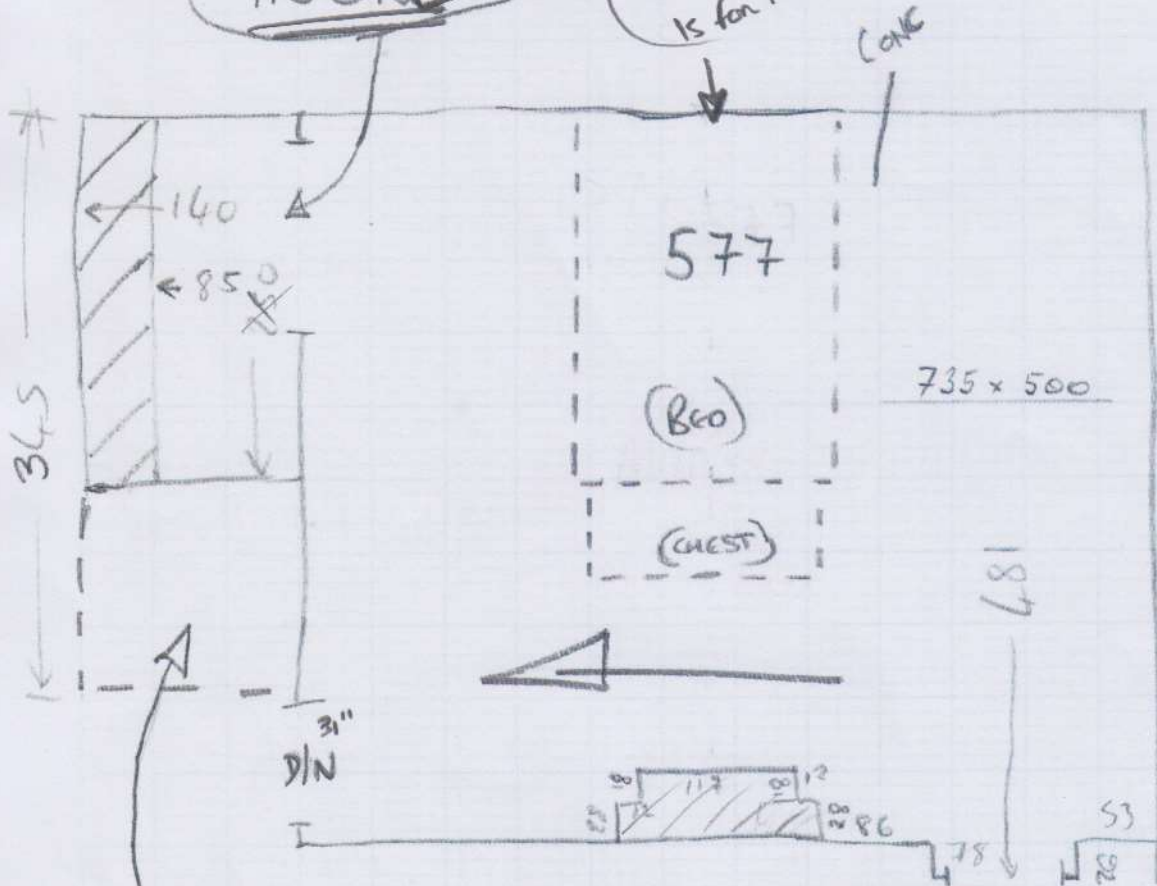

VELVET DREAM - SNOWFALL

~~XXXXXXXXXXXXXXXXXXXX~~

735 x 500

P28543
SEALE

= 36.75m²

1 of 1

RUN THROUGH
IN ONE

Bed + CHEST LOCATION
IS FOR REFERENCE ONLY

WALK-IN ROBE
TO BE
LENGTHENED

~~31" ABOVE SILL~~
~~@ PRESENT~~
~~(ALLOW SILL)~~
~~+ 2/2~~

USE EX. SHIM
+ FIT NEW BAR

EV. SURF
30MM TILES WITH
NEAT EDGE
(BEING REPLACED)