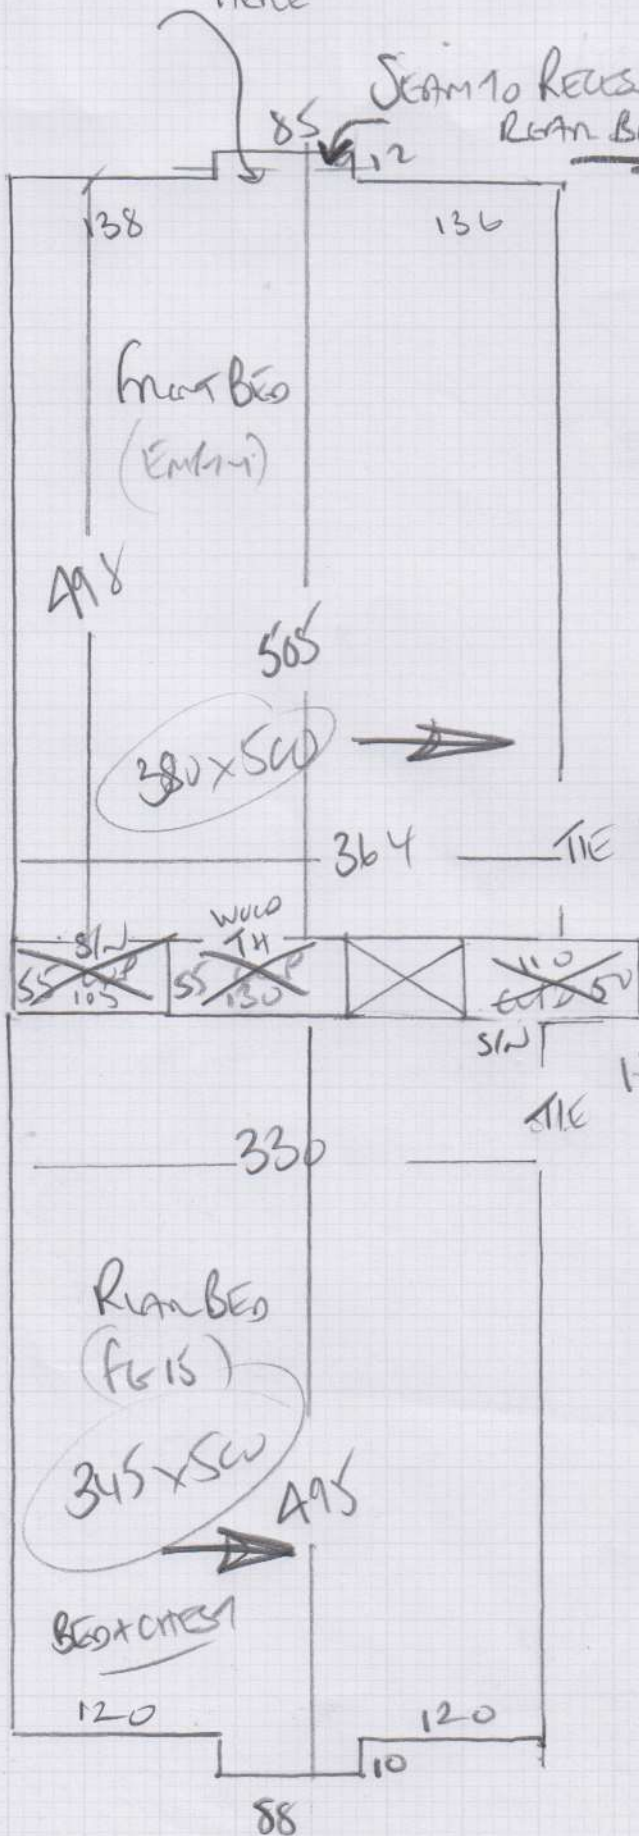

Wood floors

White CARPET + RUBBER UNDERLAY

VICTORIAN KITCHEN

HERE

SEAM TO RECESS FROM  
REAR BEDWASTE!

mrcarpet

Job No: P28545

Name: DONNELLY

Address: 14 Kings Road  
2 WESTERN AVENUE  
SWIS BRA

Sheet: 1 OF 1

2 BEDROOMS (EXCLUDING CLOSET)

COTSWOLD - NORTHLEACH

Front Bed 380 x 500

Rear Bed 345 x 500

725 x 500

36.25m<sup>2</sup>

~~Included CLOSET~~

~~Front Bed 575 x 400~~

~~Rear Bed 510 x 400~~

~~1085 x 400~~

~~48.40m<sup>2</sup>~~