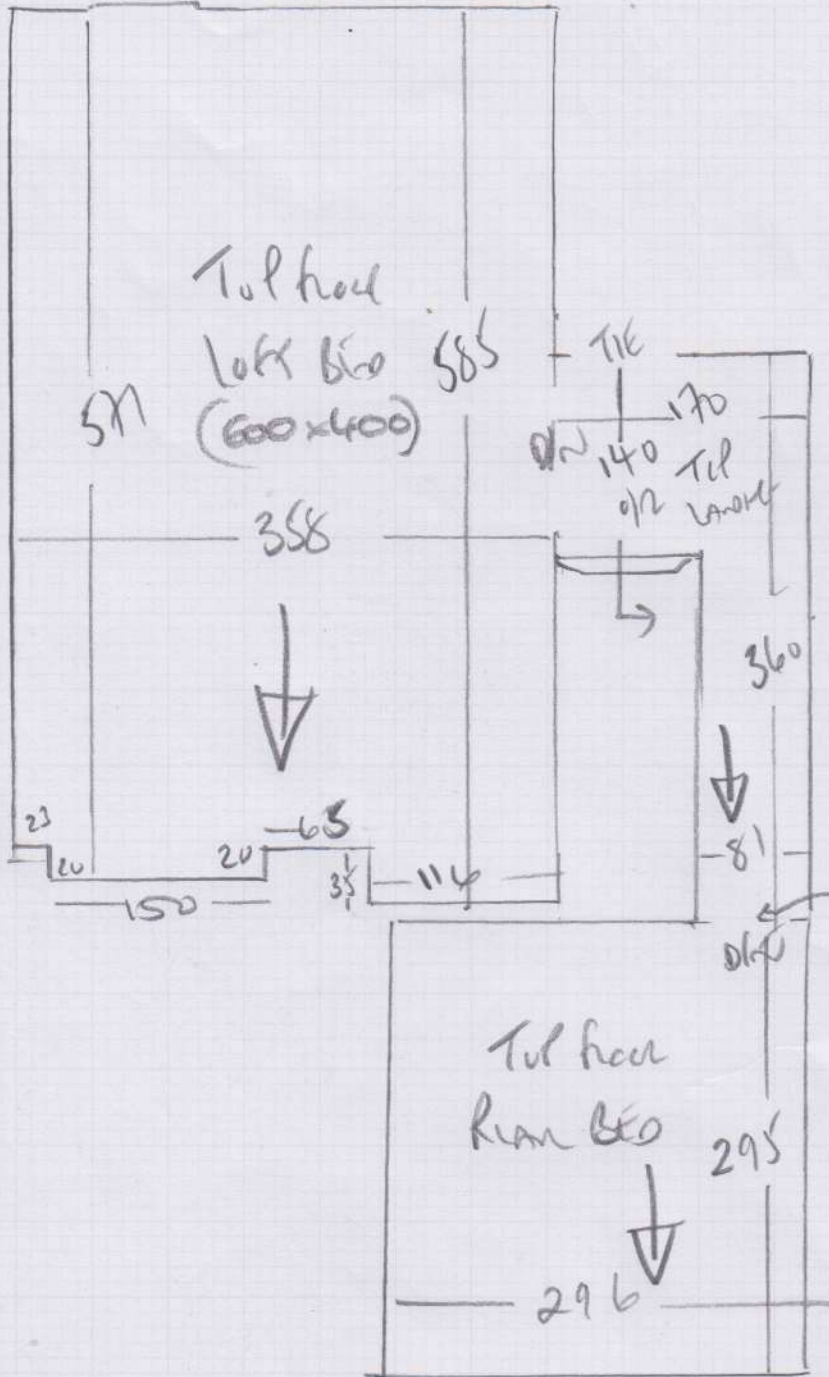

Job No: P28548  
 Name: Li  
 Address: 28 GARDEN ST, K1  
 SWIS 25A  
 Sheet: (LOF 2)

COTSWOLD RIB  
COLOUR: EASTINGTON RIB

$$\begin{aligned} & \text{PLAN } 460 \times 400 \\ & \text{LOFT BED } \frac{600 \times 400}{1060 \times 400} \end{aligned}$$

(42.40m<sup>2</sup>)

Eaves slake

mrcarpet

Job No: P285A8  
 Name: Li  
 Address: 28 GARDEN ROAD  
 SWISS 2SA

Tel:  
 Sheet: 2 of 2