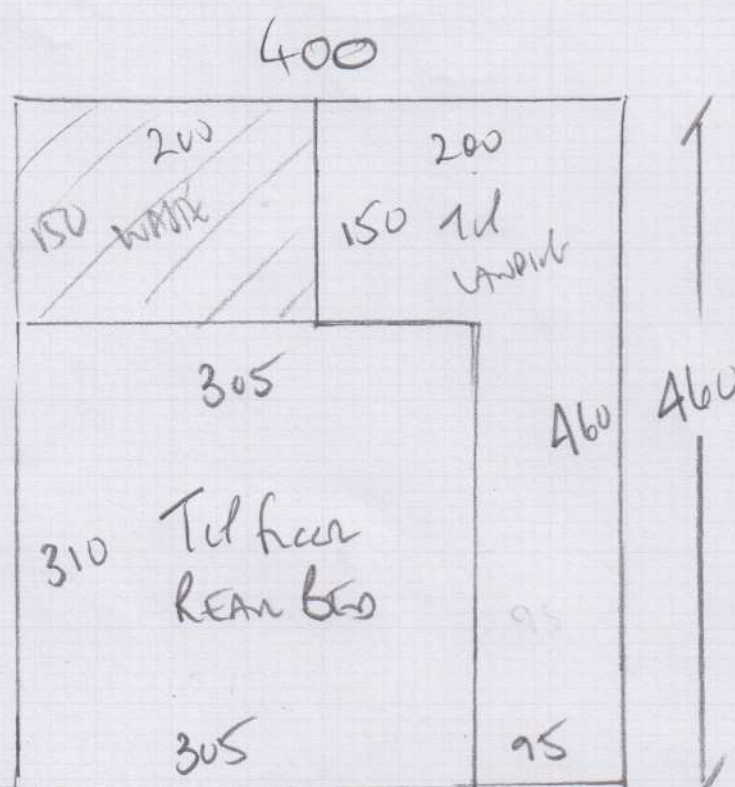

Job No: P28548  
 Name: Li  
 Address: 28 GARDEN ST, K1  
 SWIS 25A  
 Sheet: (LOF 2)

COTSWOLD RIB  
COLOUR: EASTINGTON RIB

$$\begin{aligned} & \text{PLAN } 460 \times 400 \\ & \text{LOFT BED } \frac{600 \times 400}{1060 \times 400} \end{aligned}$$

(42.40m<sup>2</sup>)

Eaves slake

mrcarpet

Job No: P285A8  
 Name: Li  
 Address: 28 GARDEN ROAD  
 SWISS 2SA

Tel:  
 Sheet: 2 of 2