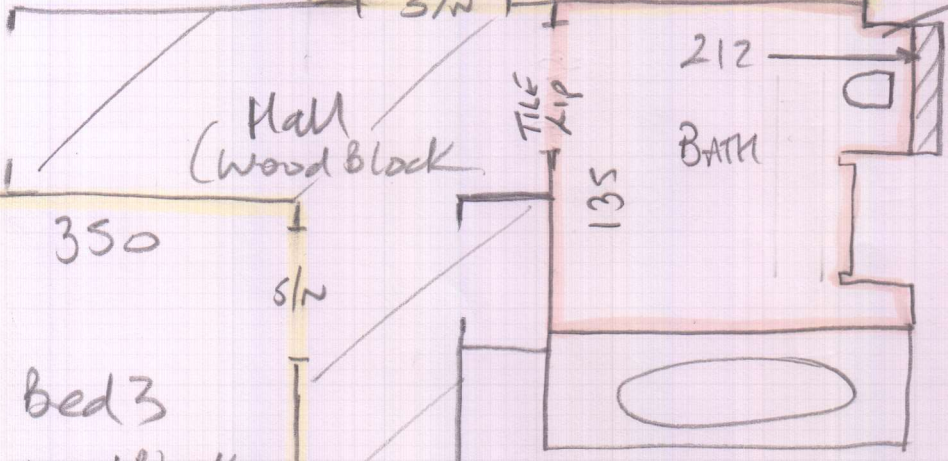

Bed 3 265 x 400

885 x 400

= 3540m<sup>2</sup>

\* Check orientation of  
 tiles with customer  
 before fitting

Moduleo Transform Stone  
Col. Desert Stone 46915

2 Boxes @ 347m<sup>2</sup>

= 694m<sup>2</sup>

Carpet fitting - Billy 5/11 - 2nd Call

LVT - Kev 12/11 - Screed  
 13/11 - Fit

Job No: P28560  
Name: Clonther

Address:  
Tel:  
Sheet:

2 of 2

EX Ceramic tiles  
10mm higher than  
Woodblock in Hall  
Screed over  
with stopgap 200  
so no need to prime  
first.