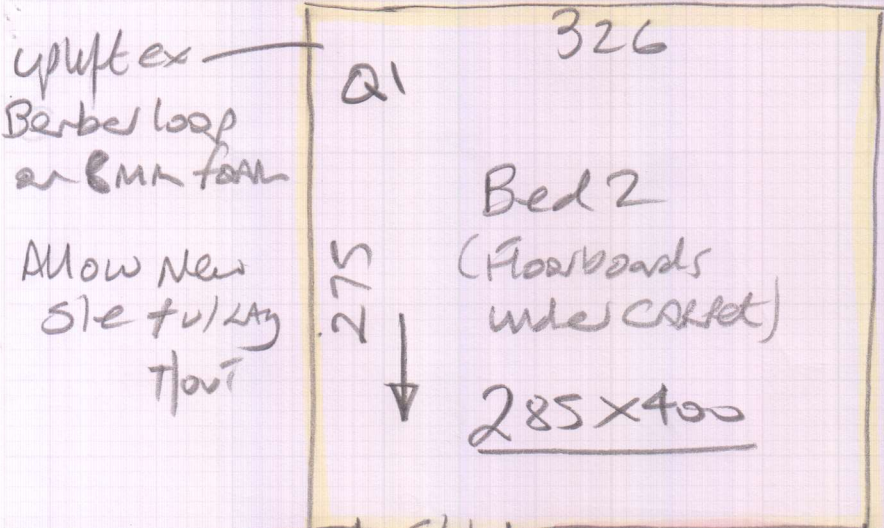

Bed 3 265 x 400

885 x 400

= 3540m<sup>2</sup>

\* Check orientation of  
 tiles with customer  
 before fitting

Moduleo Transform Stone  
Col. Desert Stone 46915

2 Boxes @ 347m<sup>2</sup>

= 694m<sup>2</sup>

Carpet fitting - Billy 5/11 - 2nd Call

LVT - Kev 12/11 - Screed  
 13/11 - Fit

Job No: P28560  
Name: Clonther

Address:  
Tel:  
Sheet:

2 of 2

EX Ceramic tiles  
10mm higher than  
Woodblock in Hall  
Screed over  
with stopgap 200  
so no need to prime  
first.