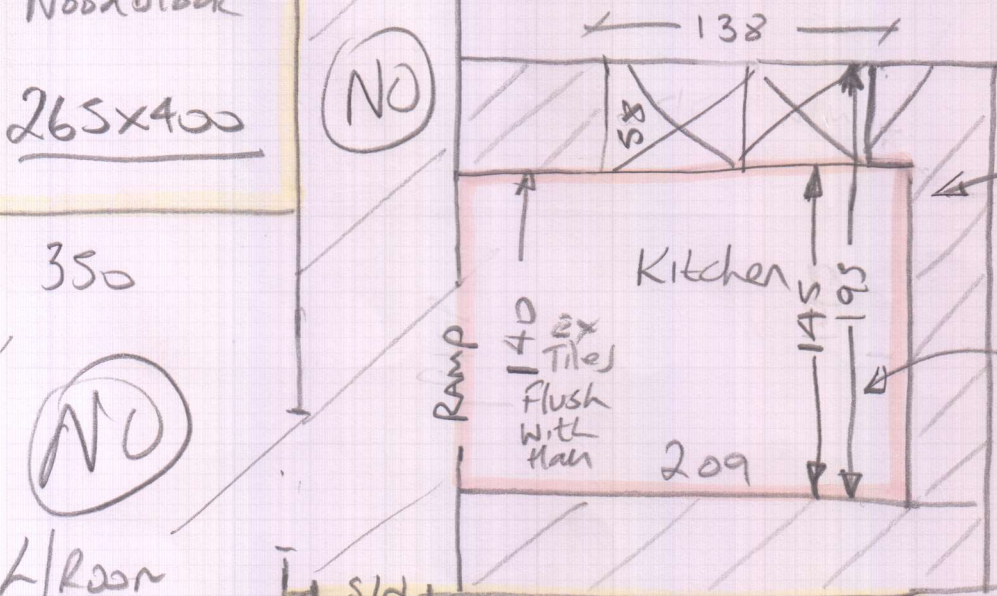

Bed 3 265 x 400

885 x 400

= 3540m<sup>2</sup>

\* Check orientation of  
 tiles with customer  
 before fitting

Moduleo Transform Stone  
Col. Desert Stone 46915

2 Boxes @ 347m<sup>2</sup>

= 694m<sup>2</sup>

Carpet fitting - Billy 5/11 - 2nd Call

LVT - Kev 12/11 - Screed  
 13/11 - Fit

Job No: P28560  
Name: Clonther

Address:  
Tel:  
Sheet:

2 of 2

EX Ceramic tiles  
10mm higher than  
Woodblock in Hall  
Screed over  
with stopgap 200  
so no need to prime  
first.

New Kitchen  
Being Installed  
with Built in  
Appliances  
Screed over ex  
Quarry tiles  
with stopgap 200  
as no need to  
prime first

254

376

NO

NO

325

292

105