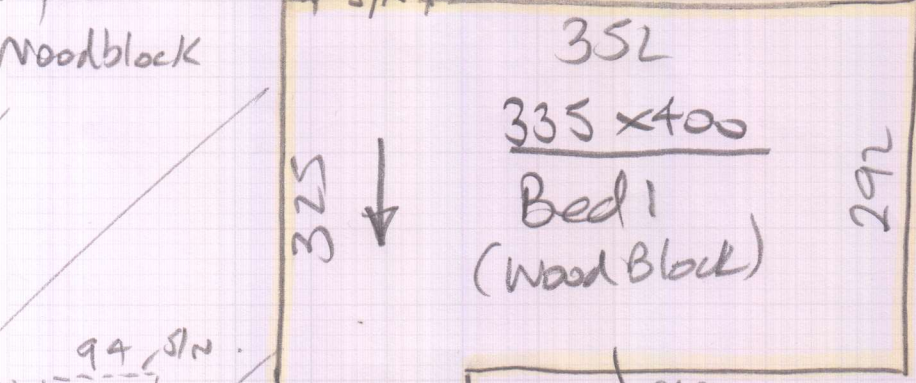

New Kitchen
Being Installed
with Built in
Appliances
Screed over ex
Quarry tiles
with stopgap 200
as no need to
prime first