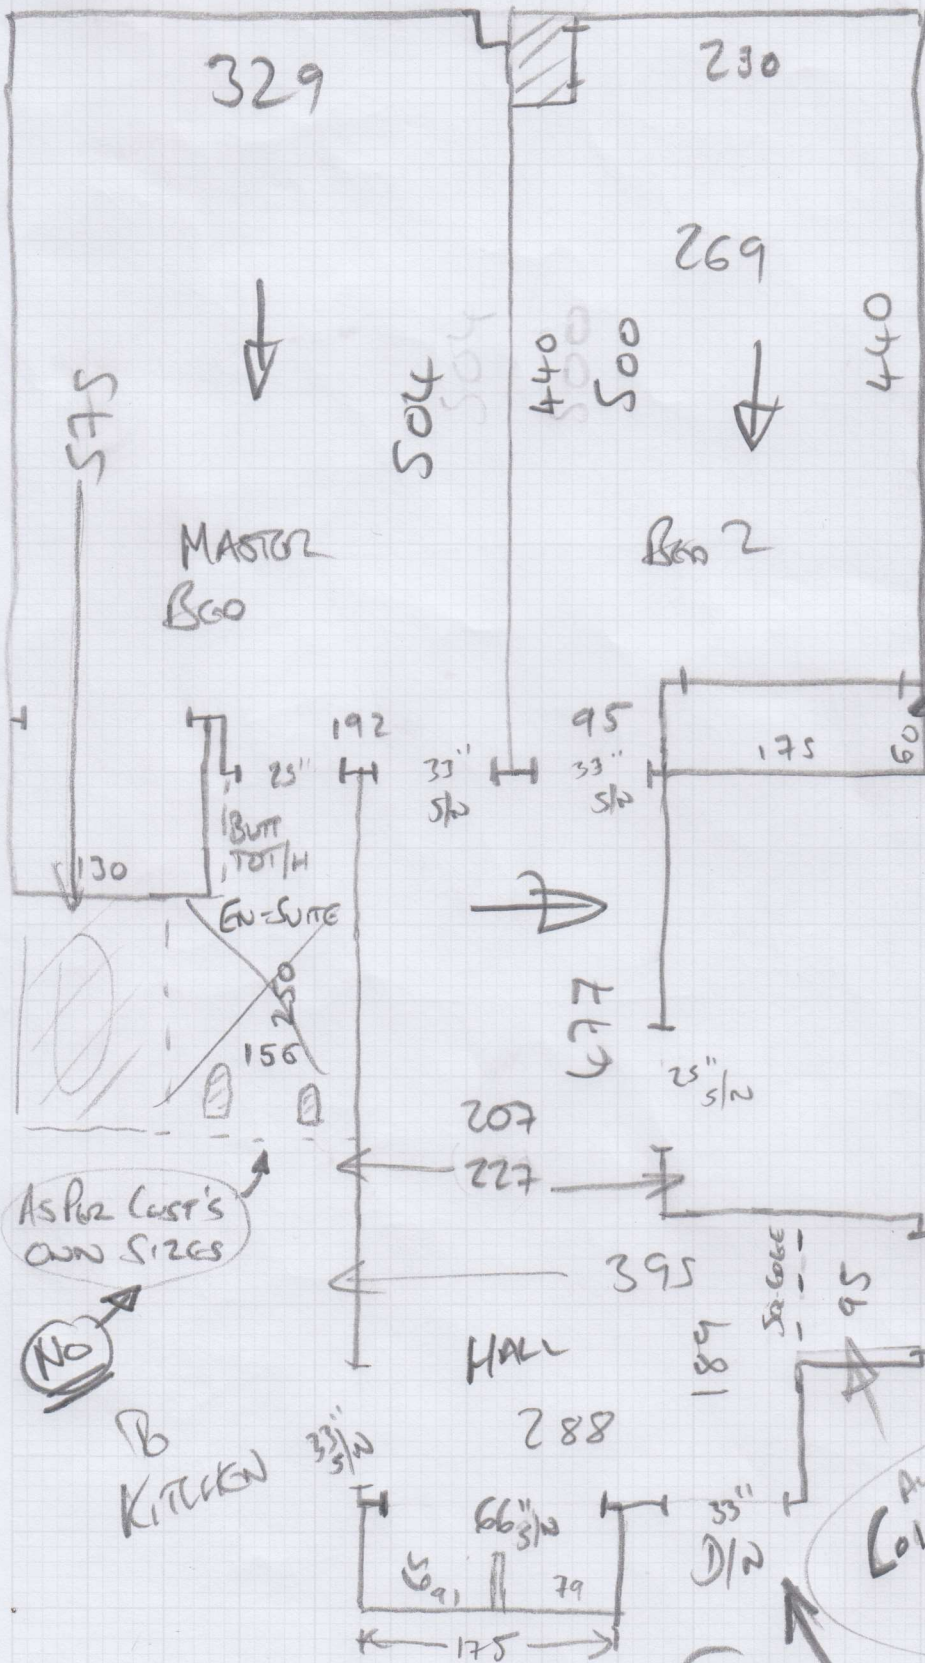

1215 x 500

750 x 500

1965 x 500

(= 98.25m<sup>2</sup>)

COIL MATTING

- Grey

115 x 100

(To ENTRANCE)

DESIGNATEX VINYL

- 2150 BALSIA LIMESTONE

370 x 300

(To KITCHEN)

mrcarpets  
 Job No: P25573  
 Name: VERSLAOF  
 Address:  
 Tel: 2 of 4  
 Sheet: ..... of .....

Job No: P28573

Name: VERSLOOT

Address: VERSLOOT

Tel: 3074

Sheet: 3074

FIT IN ROSE  
 SCREWS DOWN TRAIL  
 FOR MALDONADO DOORS

F/O

Area  
 Col R 106  
 x 95

POUSHGO ALI  
 DOORWAY HERE  
 ONLY

As per Cust's  
 own sizes

No

B  
 KITCHEN

TO  
 LIVING  
 ROOM

Job No: P28573

Name: VENSLOOT

Address:

(Loop)