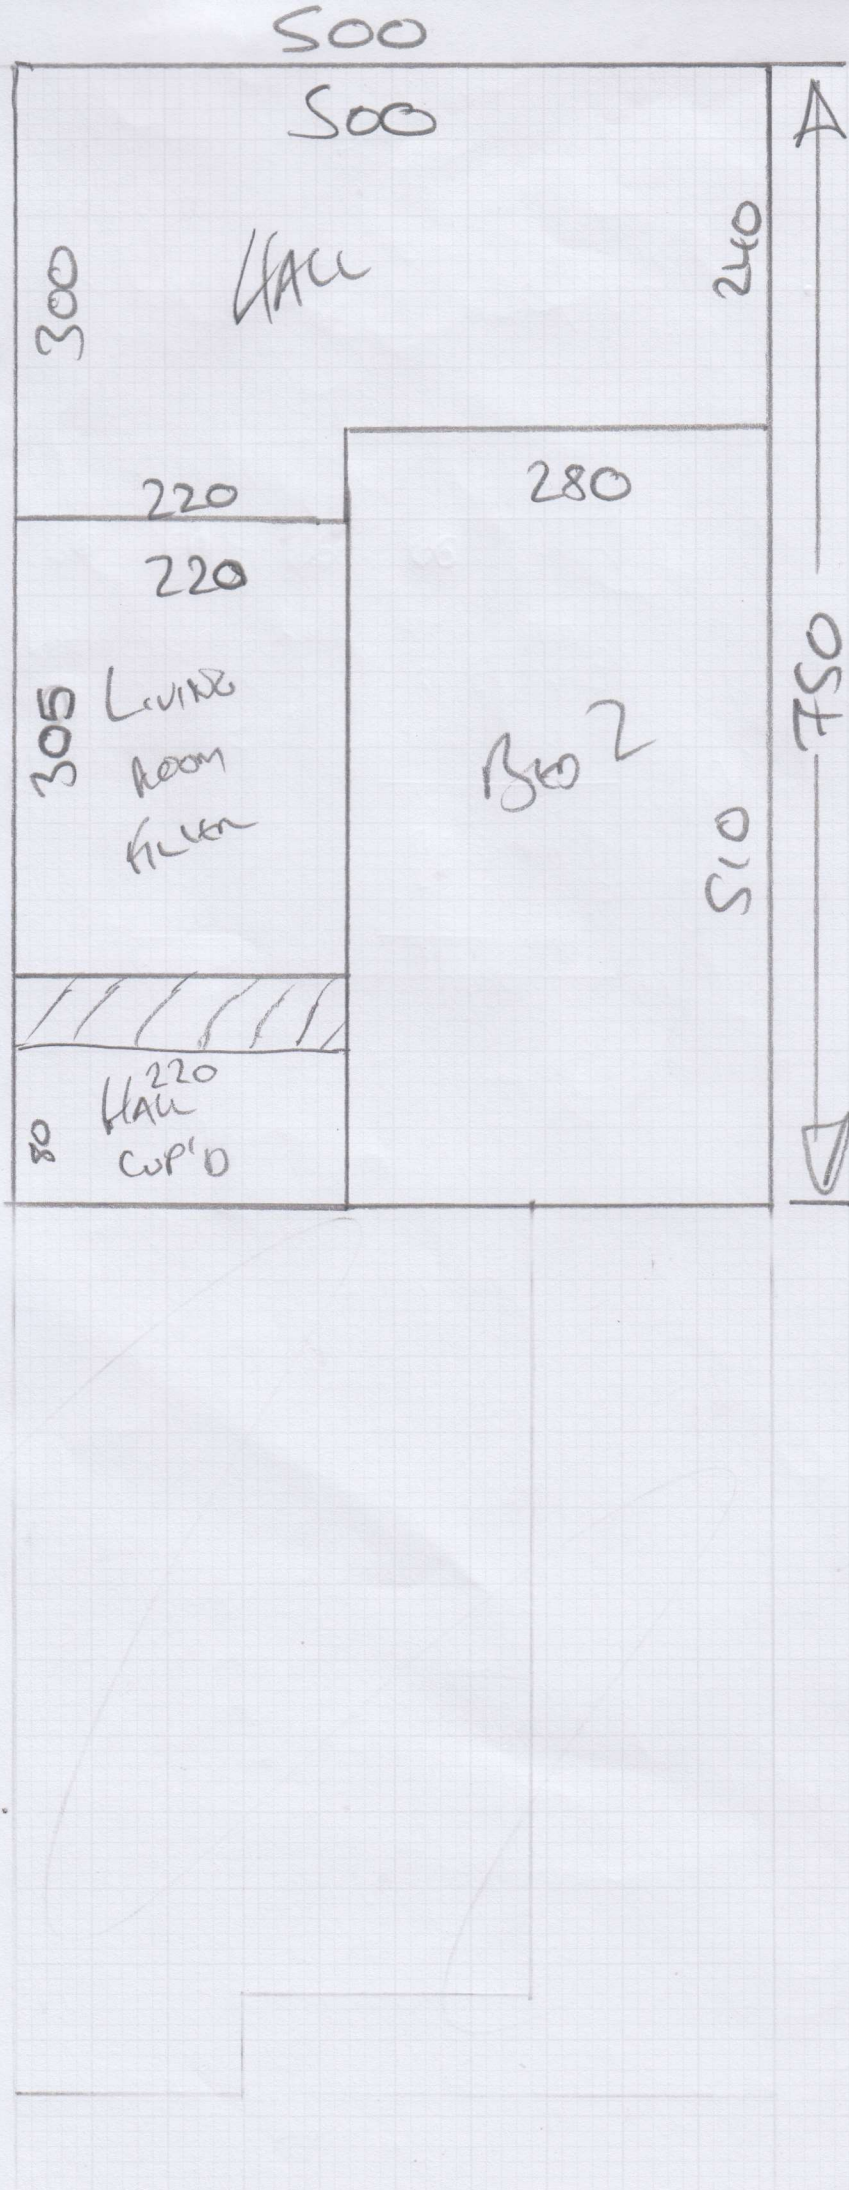

mrcarpets

Job No: P28573

Name: VENSLOOT

Address: (Loft 4)

Tel: (Loft 4)

Sheet: or

GRANITE HEARLAND 50

- OMBERSLEY

1215 x 500

750 x 500

1965 x 500

(= 98.25m<sup>2</sup>)

COIL MATTING

- Grey

115 x 100

(To ENTRANCE)

DESIGNATEX VINYL

- 2150 BALSIA LIMESTONE

370 x 300

(To KITCHEN)

mrcarpets  
 Job No: P25573  
 Name: VERSLAOF  
 Address:  
 Tel: 2 of 4  
 Sheet: ..... of .....

Job No: P28573

Name: VERSLOOT

Address: VERSLOOT

Tel: 3074

Sheet: 3074

FIT IN ROSE  
 SCREWS DOWN TRAIL  
 FOR MALDONADO DOORS

F/O

Area  
 Col R 106  
 x 95

POUSHGO ALI  
 DOORWAY HERE  
 ONLY

As per Cust's  
 own sizes

No