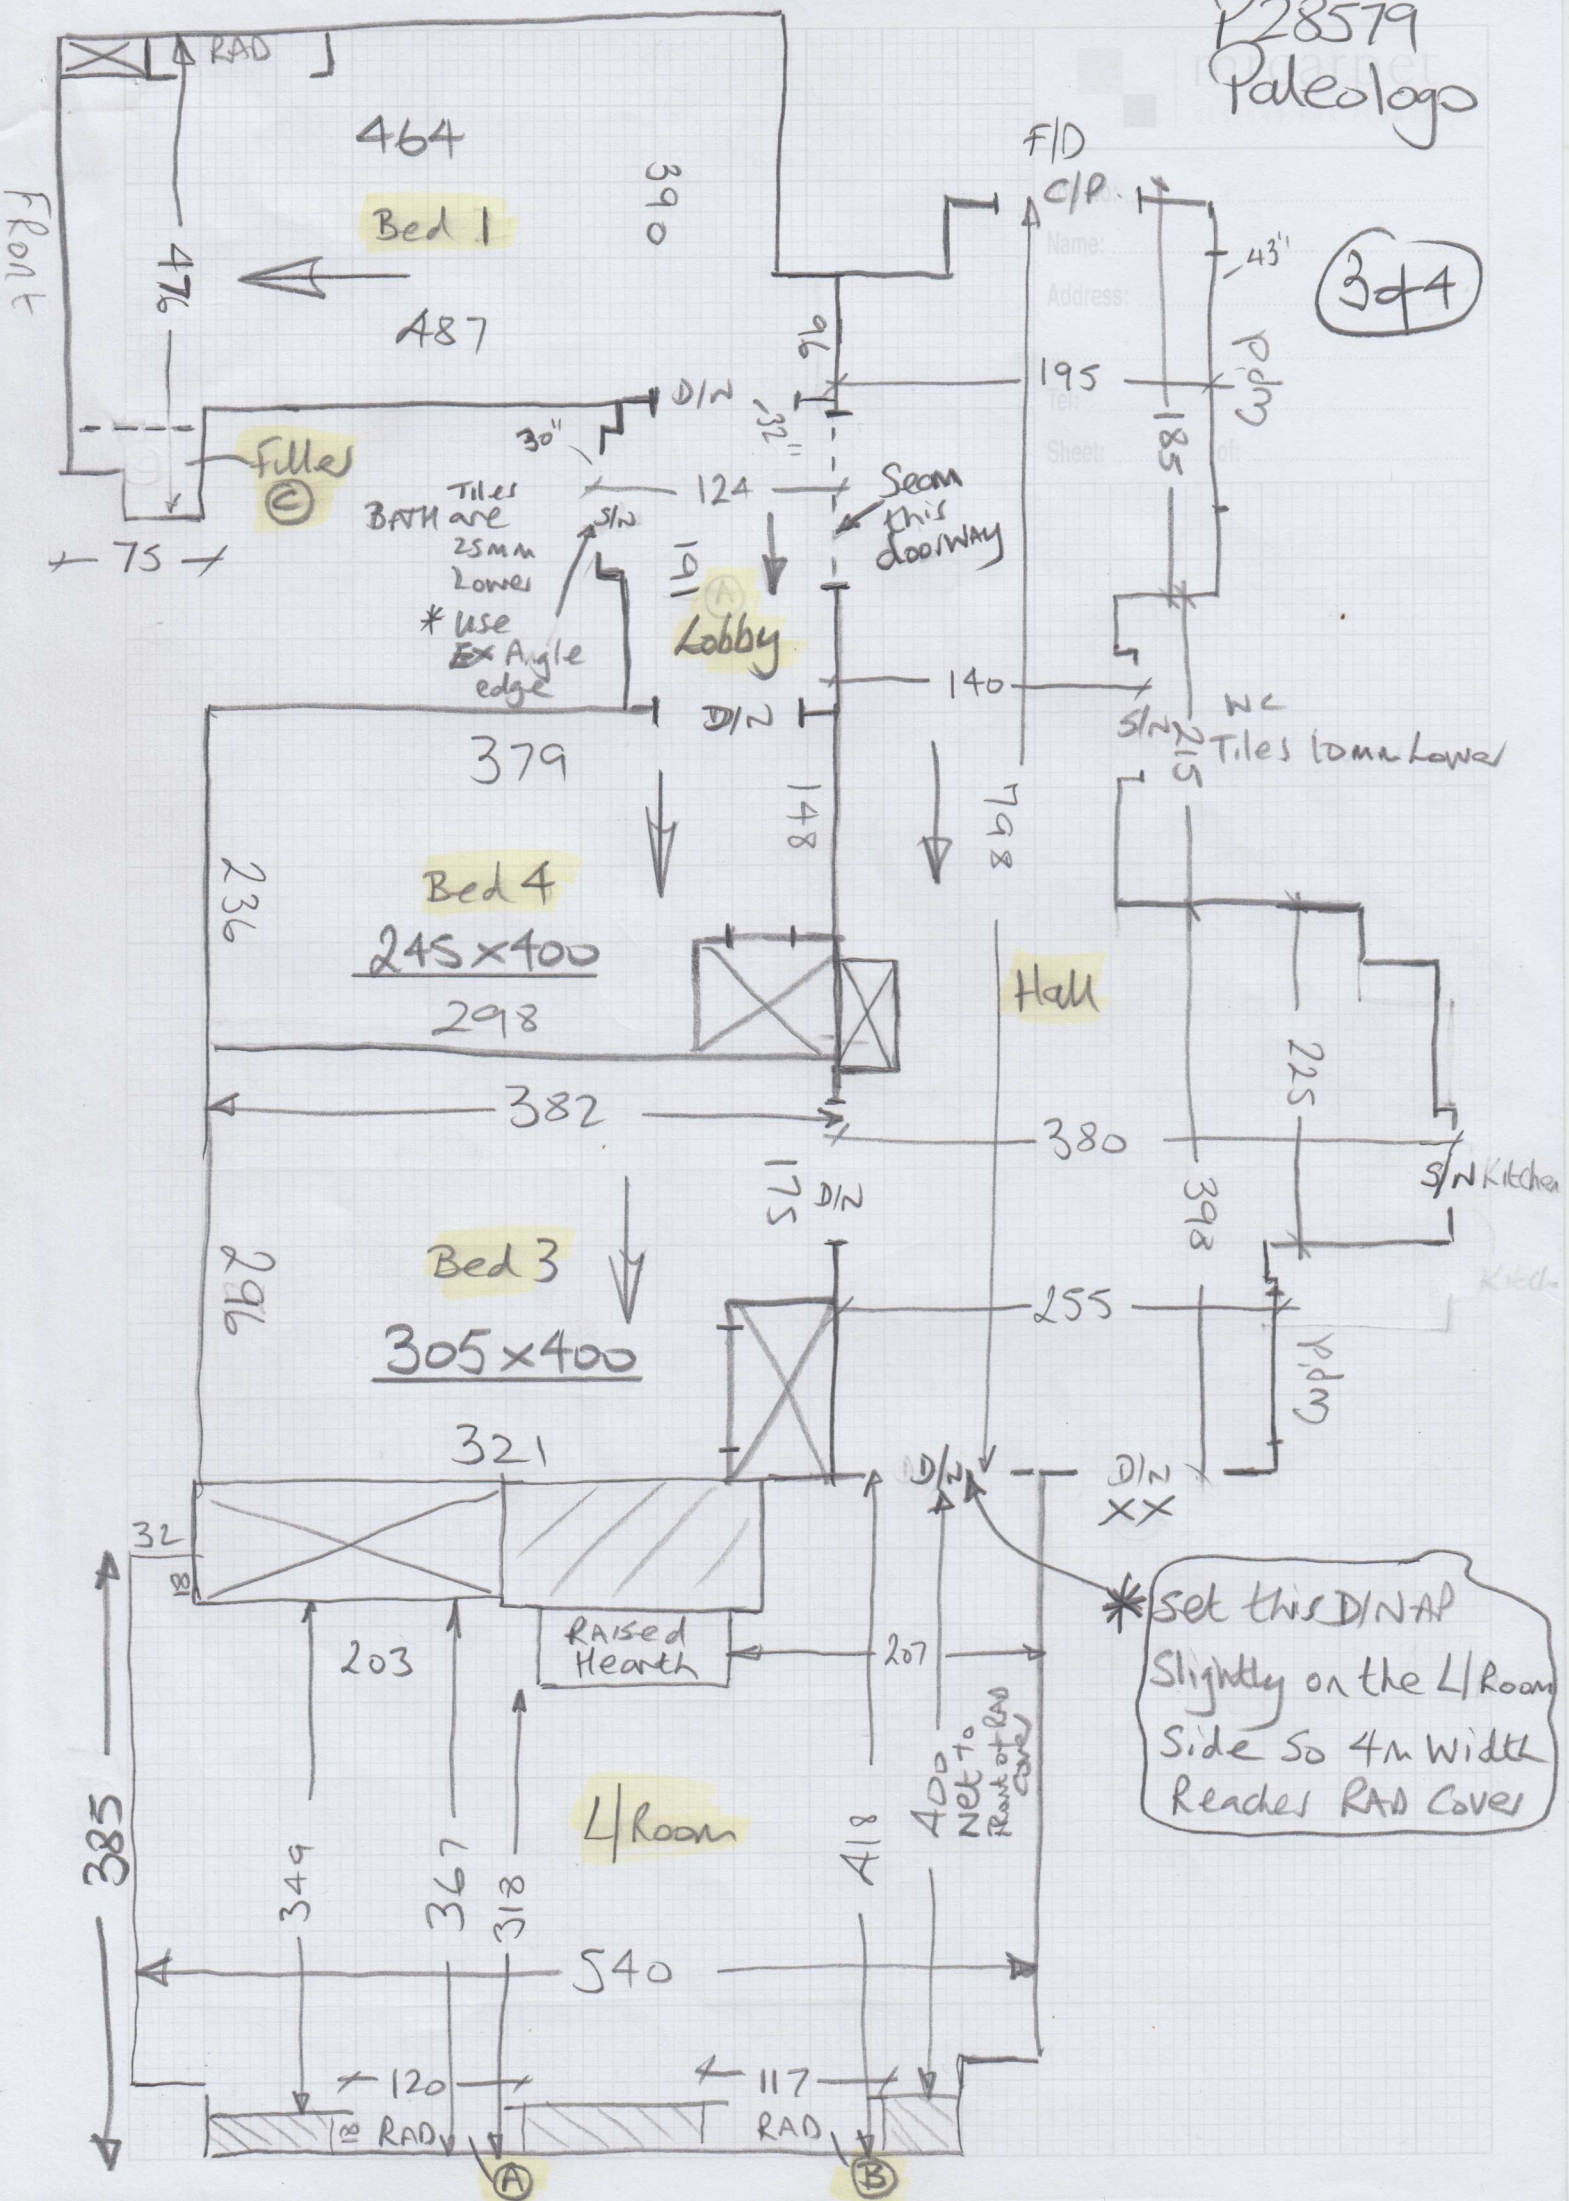

①

Job No: P28579
 Name: paleologo
 Address:

Tel:
 Sheet: 1 of 4

Andorra
 Col 601/33.

- Bed 3 305 x 400
- Bed 4 245 x 400
- Cut Plan ① 1295 x 400
- Cut Plan ② 550 x 400
- Cut Plan ③ 425 x 400

$28.20 \times 400 = 112.80m^2$

ordered 1 roll
 @ 2890m

* Can only work between
 8.30am - 5pm

* Must floor flat &
 communal areas on
 completion.

* Key from Porters Lodge if no one at flat.

mrcarpet

Job No: P28579
 Name: Paleologo
 Address:

Tel:
 Sheet: 2 of 4

MAKE up, wrap in plastic

& leave on site for future use.

P28579
Paleologo

Job No: P28579
Name: Paleologo
Address:

Tel:
Sheet: of 4

Hall

Floor Plan