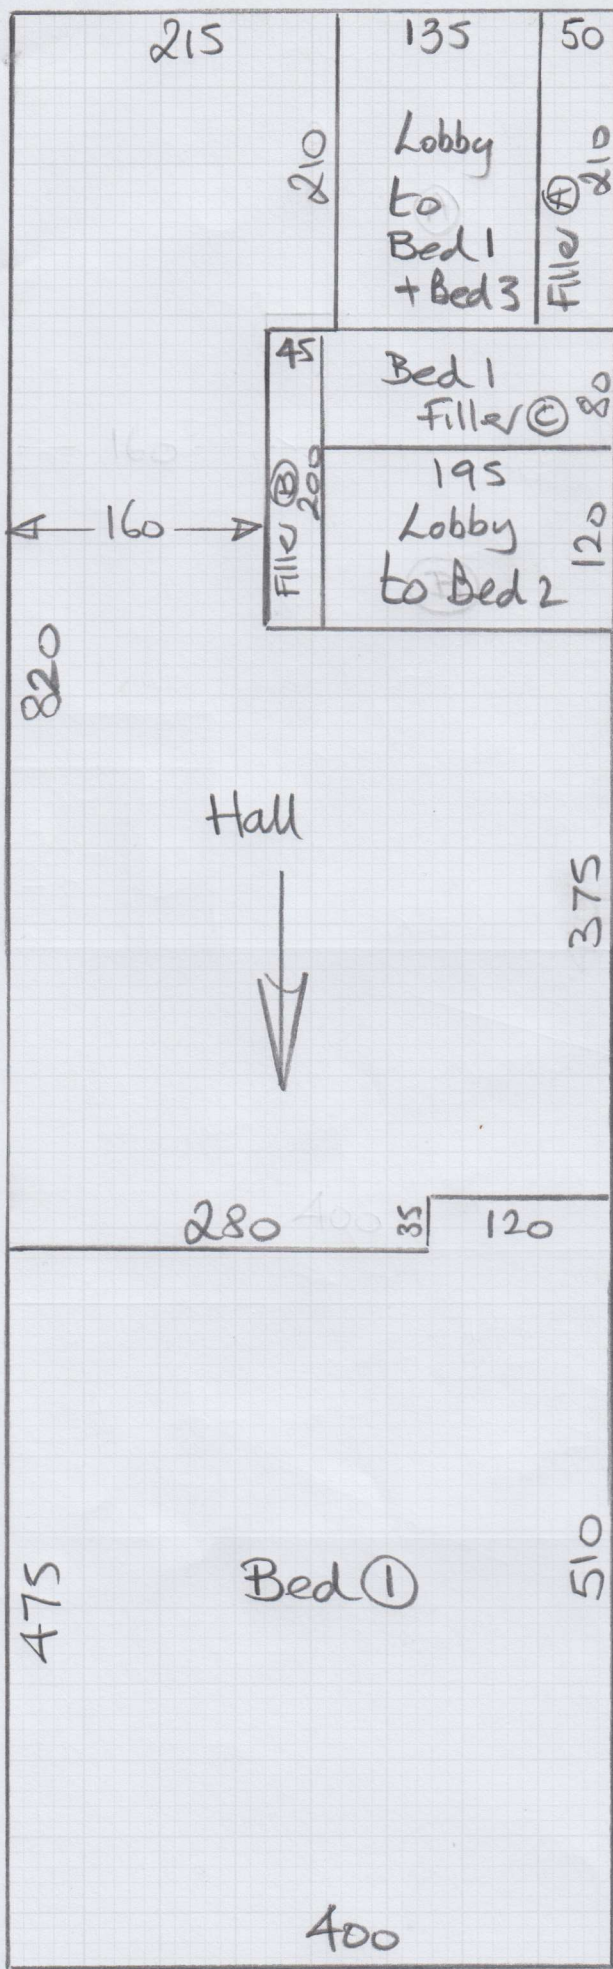

①

Job No: P28579
 Name: paleologo
 Address:

Tel:
 Sheet: 1 of 4

Andorra
 Col 601/33.

- Bed 3 305 x 400
- Bed 4 245 x 400
- Cut Plan ① 1295 x 400
- Cut Plan ② 550 x 400
- Cut Plan ③ 425 x 400

$28.20 \times 400 = 112.80m^2$

ordered 1 roll
 @ 2890m

* Can only work between
 8.30am - 5pm

* Must floor flat &
 communal areas on
 completion.

* Key from Porters Lodge if no one at flat.

mrcarpet

Job No: P28579
 Name: Paleologo
 Address:

Tel:
 Sheet: 2 of 4

MAKE up, wrap in plastic

& leave on site for future use.

P28579
Paleologo

Job No: P28579
Name: Paleologo
Address:

Tel:
Sheet: of 4

Hall

Floor Plan