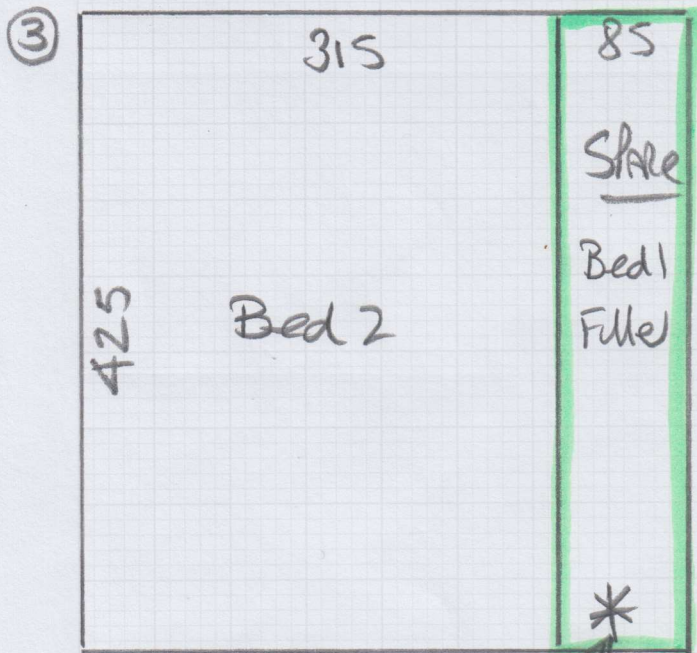

①

Job No: P28579
 Name: paleologo
 Address:

Tel:
 Sheet: 1 of 4

Andorra
 Col 601/33.

- Bed 3 305 x 400
- Bed 4 245 x 400
- Cut Plan ① 1295 x 400
- Cut Plan ② 550 x 400
- Cut Plan ③ 425 x 400

$28.20 \times 400 = 112.80m^2$

ordered 1 roll
 @ 2890m

* Can only work between
 8.30am - 5pm

* Must floor flat &
 communal areas on
 completion.

* Key from Porters Lodge if no one at flat.

mrcarpet

Job No: P28579
 Name: Paleologo
 Address:

Tel:
 Sheet: 2 of 4

MAKE up, wrap in plastic

& leave on site for future use.

P28579
Paleologo

Job No: P28579
Name: Paleologo
Address:

Tel:
Sheet: of 4

Hall

Floor Plan