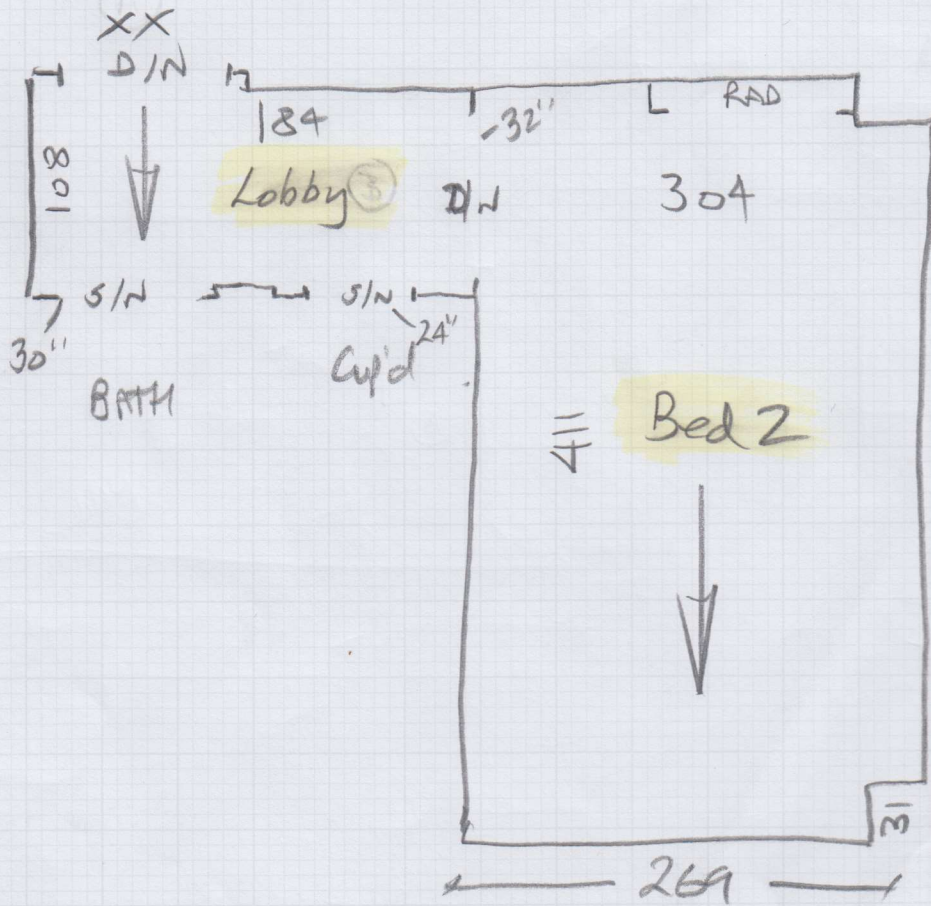

①

Job No: P28579
 Name: paleologo
 Address:

Tel:
 Sheet: 1 of 4

Andorra
 Col 601/33.

- Bed 3 305 x 400
- Bed 4 245 x 400
- Cut Plan ① 1295 x 400
- Cut Plan ② 550 x 400
- Cut Plan ③ 425 x 400

$28.20 \times 400 = 112.80m^2$

ordered 1 roll
 @ 2890m

* Can only work between
 8.30am - 5pm

* Must floor flat &
 communal areas on
 completion.

* Key from Porters Lodge if no one at flat.

mrcarpet

Job No: P28579
 Name: Paleologo
 Address:

Tel:
 Sheet: 2 of 4

MAKE up, wrap in plastic

& leave on site for future use.

P28579
Paleologo

Job No: P28579
Name: Paleologo
Address:

Tel:
Sheet: of 4

Hall

Floor Plan