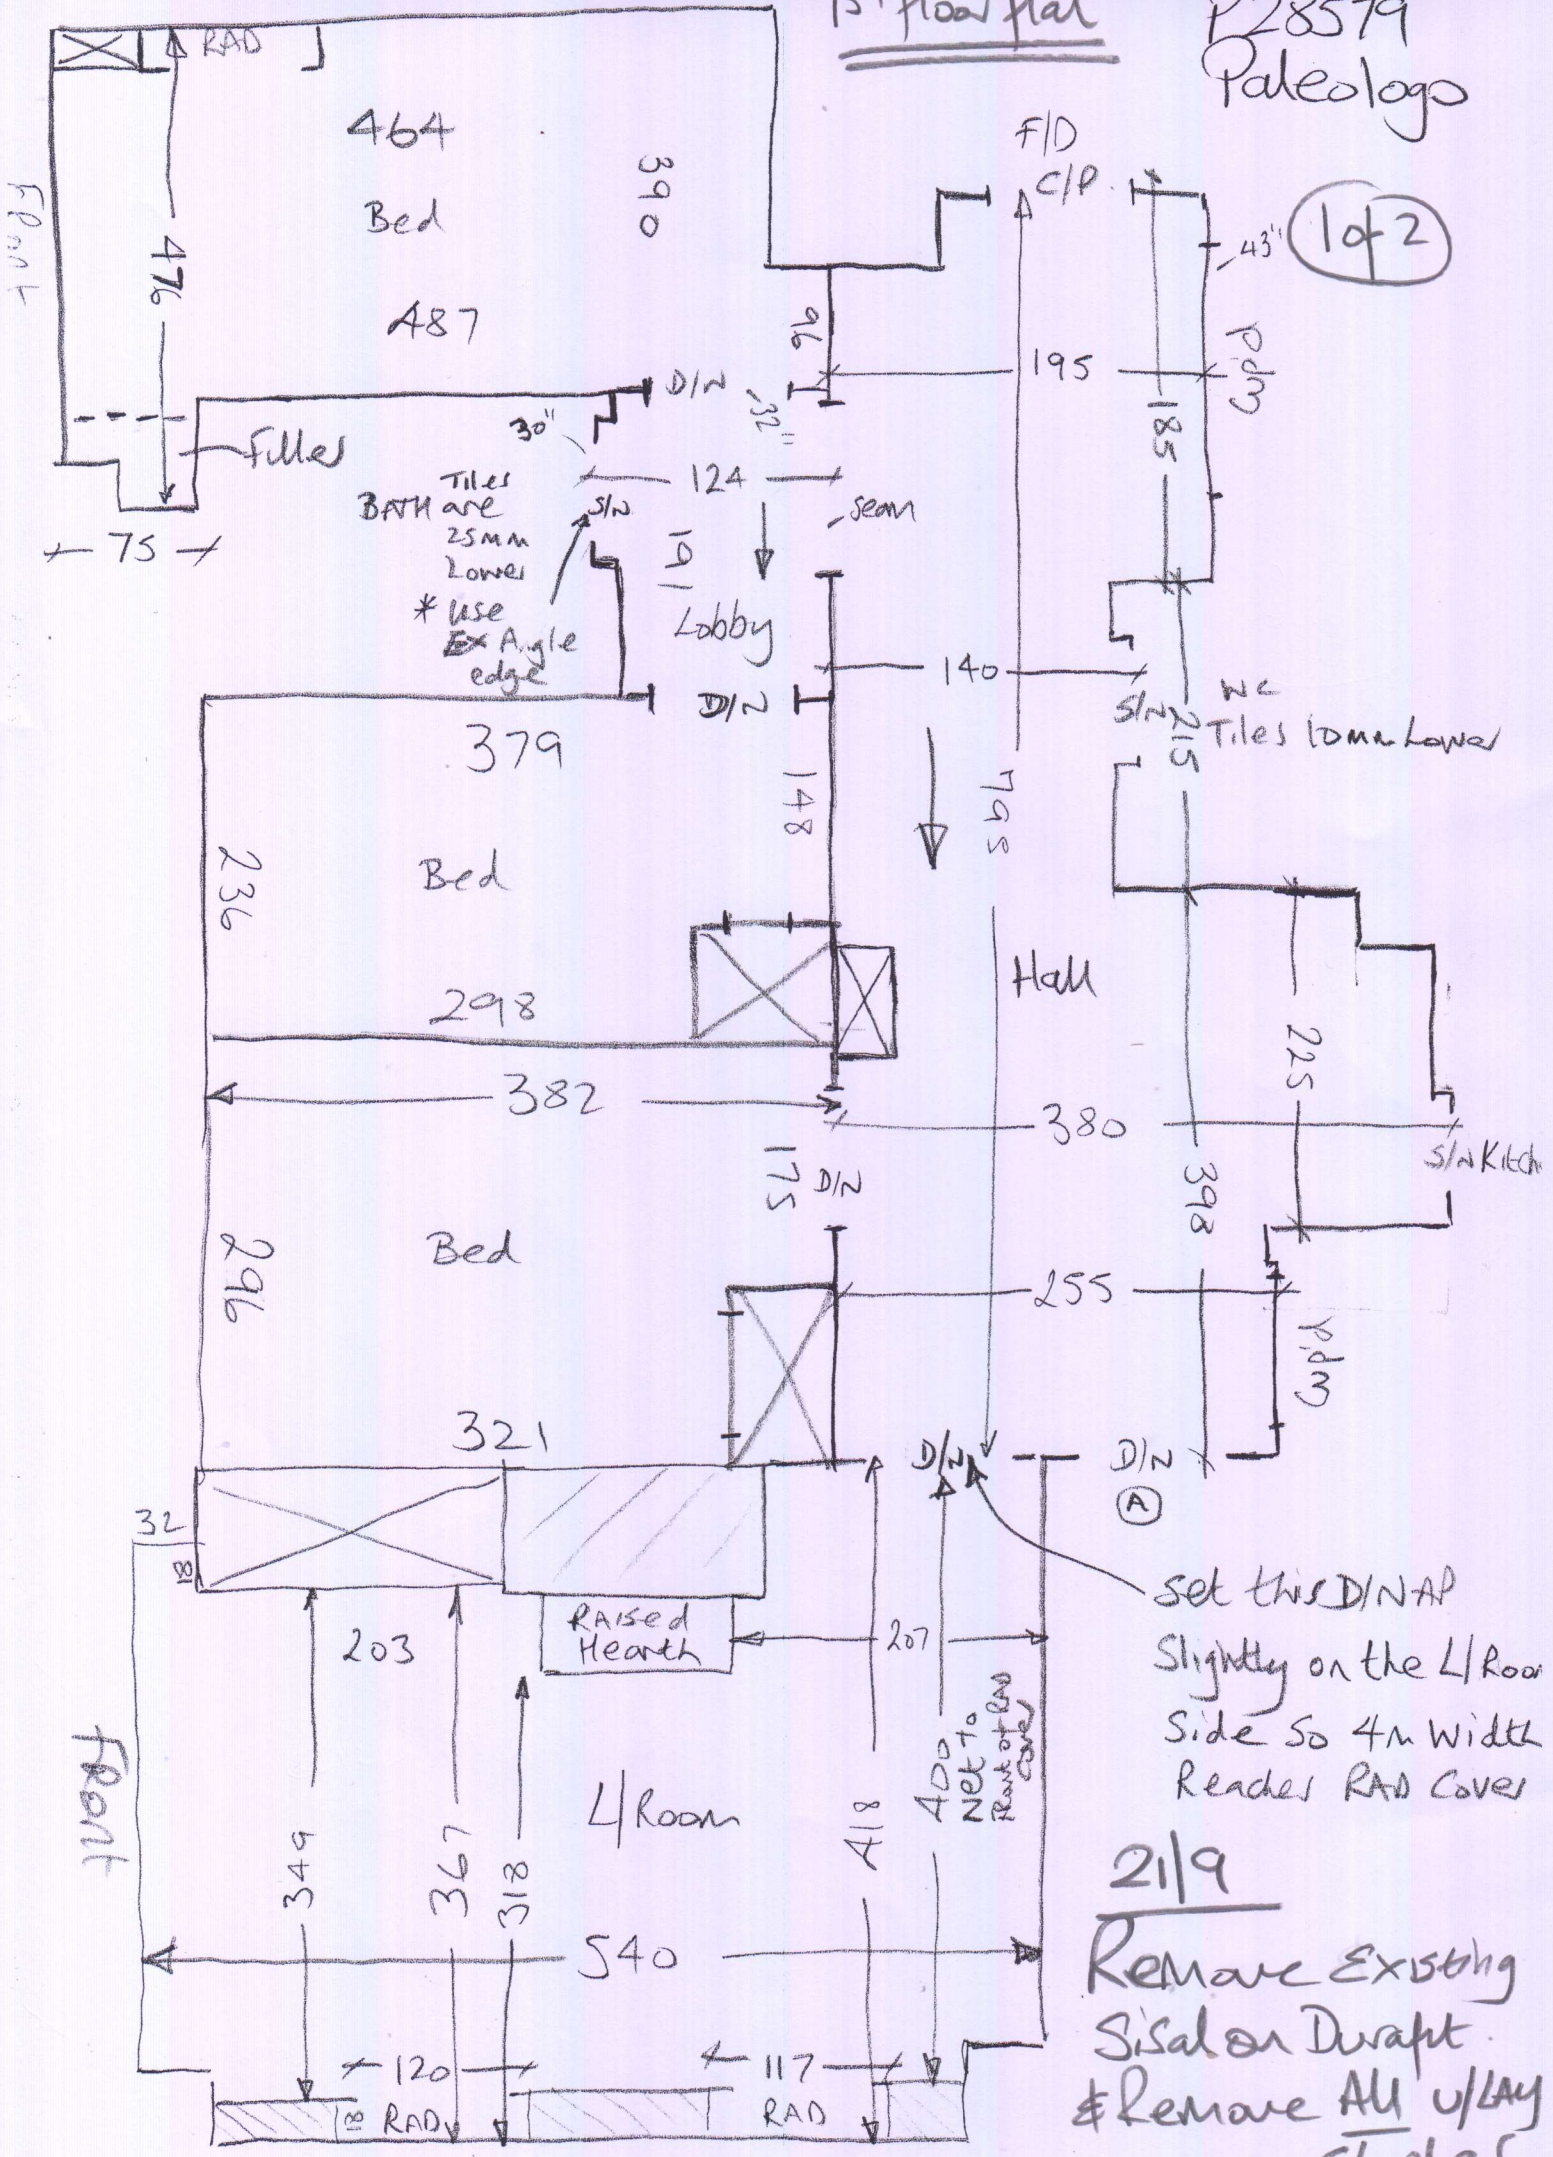

1st floor flat

28579  
Paleologo

1 of 2

21/9  
 Remove Existing  
 Sisal on Draught  
 & Remove ALL u/LAY  
 Staples

P28579  
Paleologo

2 of 2

\* leave waste from this  
room on site for  
future use.

\* Can only work Between  
8:30 - 5pm.

\* Leave ex Ali Angle edge trims at  
Bathroom doorways.