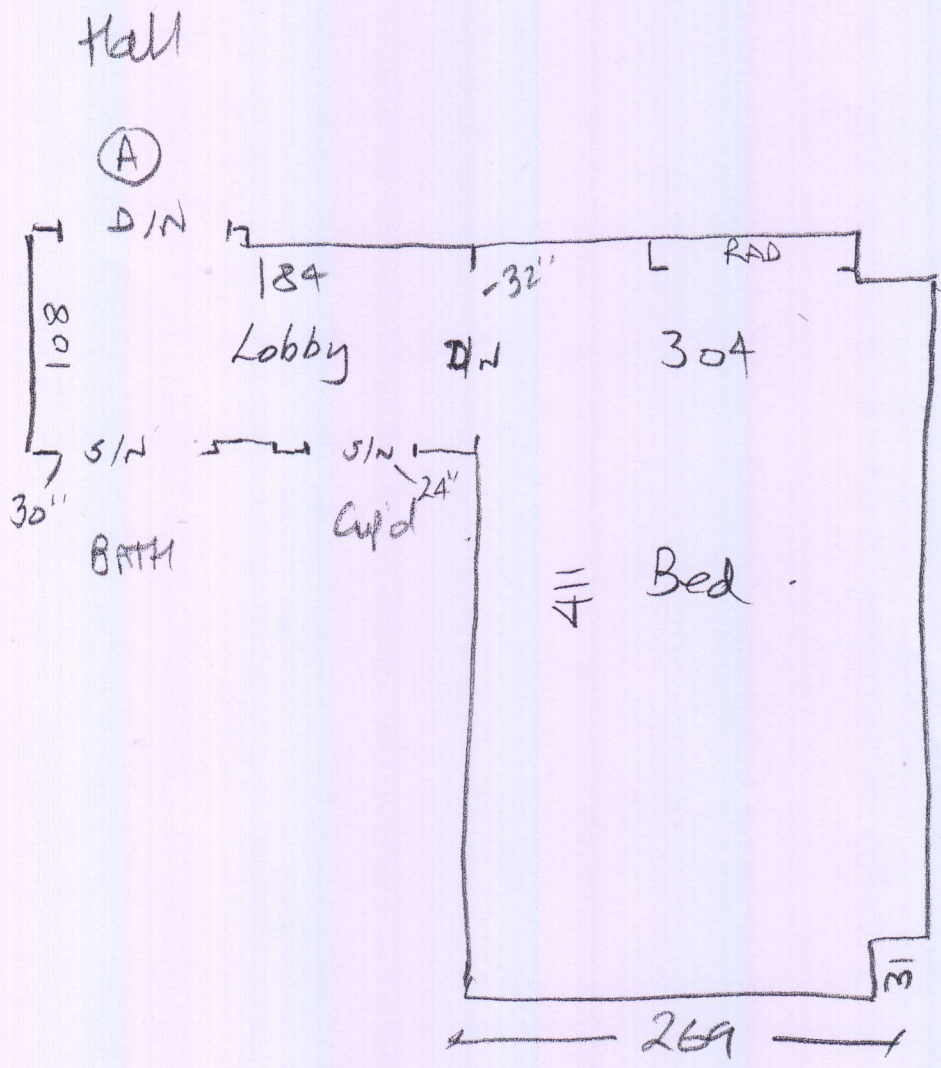

1st floor flat

28579  
Paleologo

1 of 2

21/9  
 Remove Existing  
 Sisal on Draught  
 & Remove ALL u/LAY  
 Staples

P28579  
Paleologo

2 of 2

\* leave waste from this  
room on site for  
future use.

\* Can only work Between  
8:30 - 5pm.

\* Leave ex Ali Angle edge trims at  
Bathroom doorways.