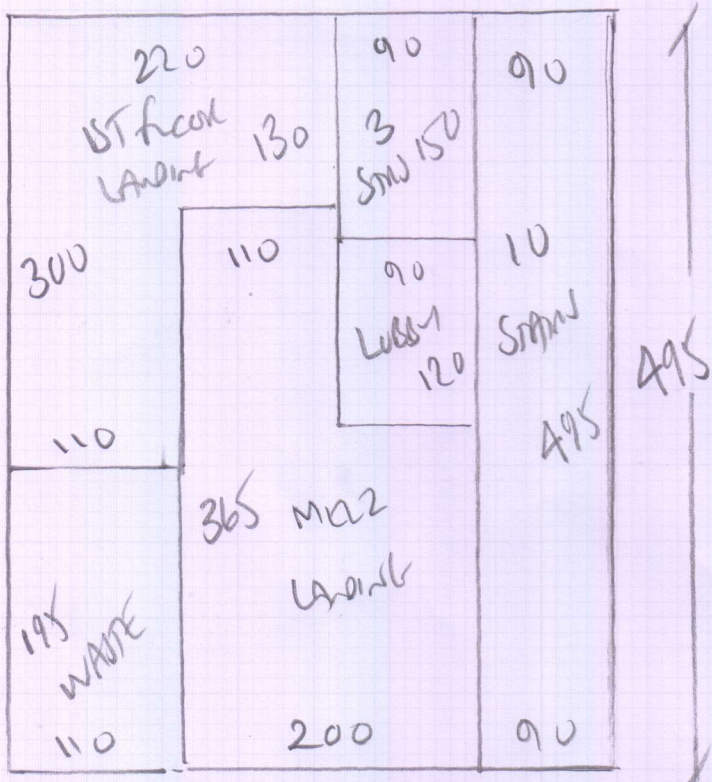

Job No: P28582
 Name: Wood & Lion
 Address: 107 Twiney St
 SW8 4NW
 Tel:
 Sheet: **1 of 2**

MACEGONIA

Colour 609/21

Plan 495 x 400

19.80m²

SLANE Twist Super 50'

Colour SL0-5043

Living Room 450 x 400

Bedroom 315 x 400

765 x 400

30.60m²

Fit Rubber to 1st flight only & Lux in elsewhere

Job No: P25582
Name: HUGO WOOD/JESS LIND
Address: 107 TWINERY STREET
SW18 4NL
Tel:
Sheet: 2 of 2

BOOKCASE/CURTAINS
NOT IN YET

285 x 95cm
COMMON TRAIL
£10

107
45 x 68

TRIE
all BUT TOWARD
NOT DOWN YET