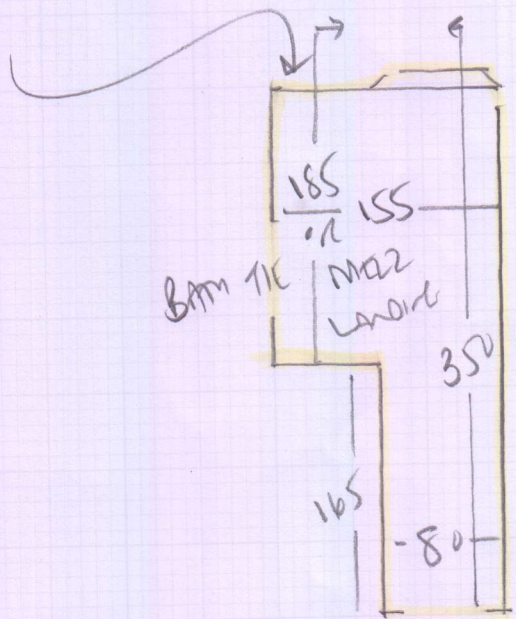

Job No: P28582
 Name: Wood & Lion
 Address: 107 Twiney St
 SW8 4NW
 Tel:
 Sheet: **1 of 2**

MACEGONIA

Colour 609/21

Plan 495 x 400

19.80m²

SLANE Twist Super 50'

Colour SL0-5043

Living Room 450 x 400

Bedroom 315 x 400

765 x 400

30.60m²

Fit Rubber to 1st flight only & Lux in elsewhere

Job No: P25582
Name: HUGO WOOD/JESS LIND
Address: 107 TWINERY STREET
SW18 4NL
Tel:
Sheet: 2 of 2

BOOKCASE/CURTAINS
NOT IN YET

285 x 95cm
COMMON TRAIL
£10

107
45 x 68

TRIE
all BUT TOWARD
NOT DOWN YET