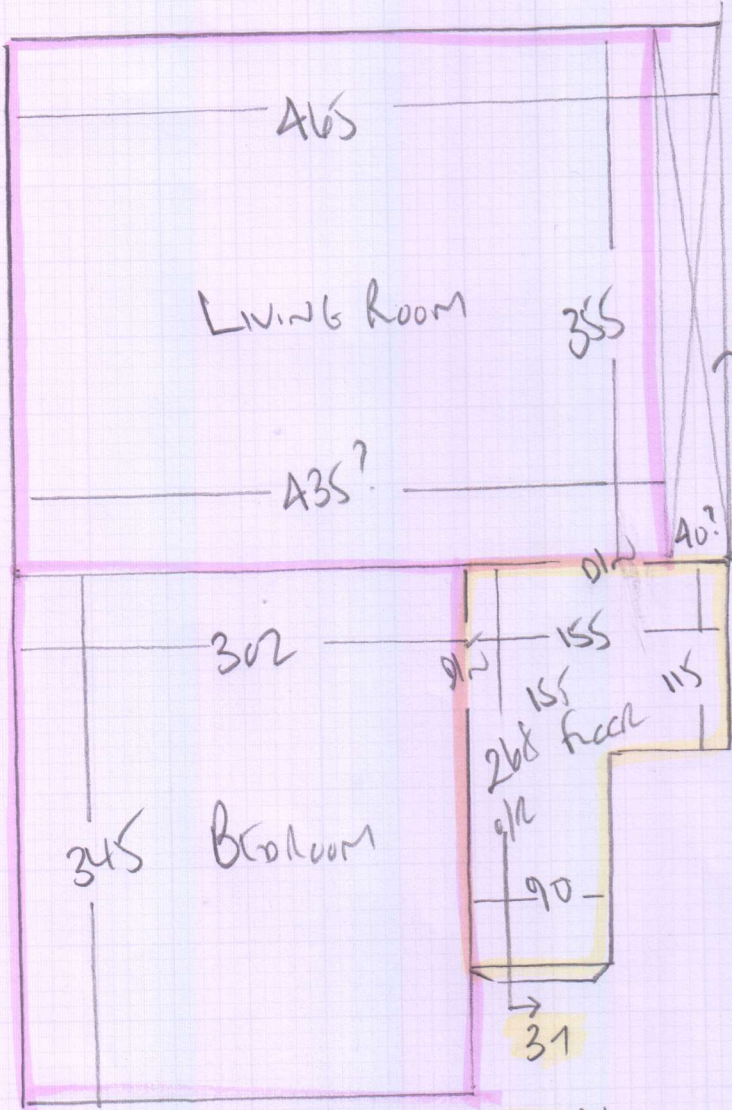

Job No: P28582
 Name: Wood & Lion
 Address: 107 Twiney St
 SW8 4NW
 Tel:
 Sheet: **1 of 2**

MACEGONIA

Colour 609/21

Plan 495 x 400

19.80m²

SLANE Twist Super 50'

Colour SL0-5043

Living Room 450 x 400

Bedroom 315 x 400

765 x 400

30.60m²

Fit Rubber to 1st flight only & Lux in elsewhere

Job No: P25582
Name: HUGO WOOD/JESS LIND
Address: 107 TWINERY STREET
SW18 4NL
Tel:
Sheet: 2 of 2

BOOKCASE/CURTAINS
NOT IN YET

285 x 95cm
COMMON TRAIL
£10

107
45 x 68

TRIE
all BUT TOWARD
NOT DOWN YET