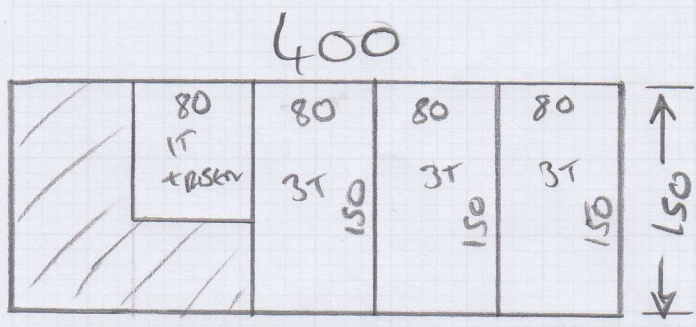

Job No: P28886  
Name: WANNFORD - DAVIS

Address: lor 1

Tel: \_\_\_\_\_  
Sheet: \_\_\_\_\_ of \_\_\_\_\_

WEST VILLAGE CLEANING

- WV-195

150 x 400

= 6m<sup>2</sup>

10T + RISEN @ CUSTOMER'S OWN SIZES  
OF 46cm x 50cm EACH