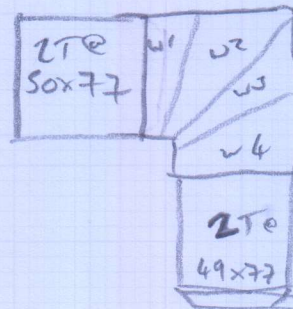

Job No: P28599  
Name: Warren & Co.  
Address:

2 of 2

Last Three 82+T/6

- W1 = 60x85
- W2 = 70x108
- W3 = 95x105
- W4 = 65x77

Loose Step!

COIN NATURAL  
(110x100)