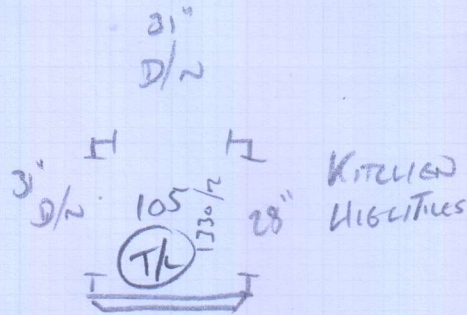

Job No: P28599  
Name: Warren & Co.  
Address:

2 of 2

Last Three 82+T/6

- W1 = 60x85
- W2 = 70x108
- W3 = 95x105
- W4 = 65x77

Loose Step!

COIN NATURAL  
(110x100)