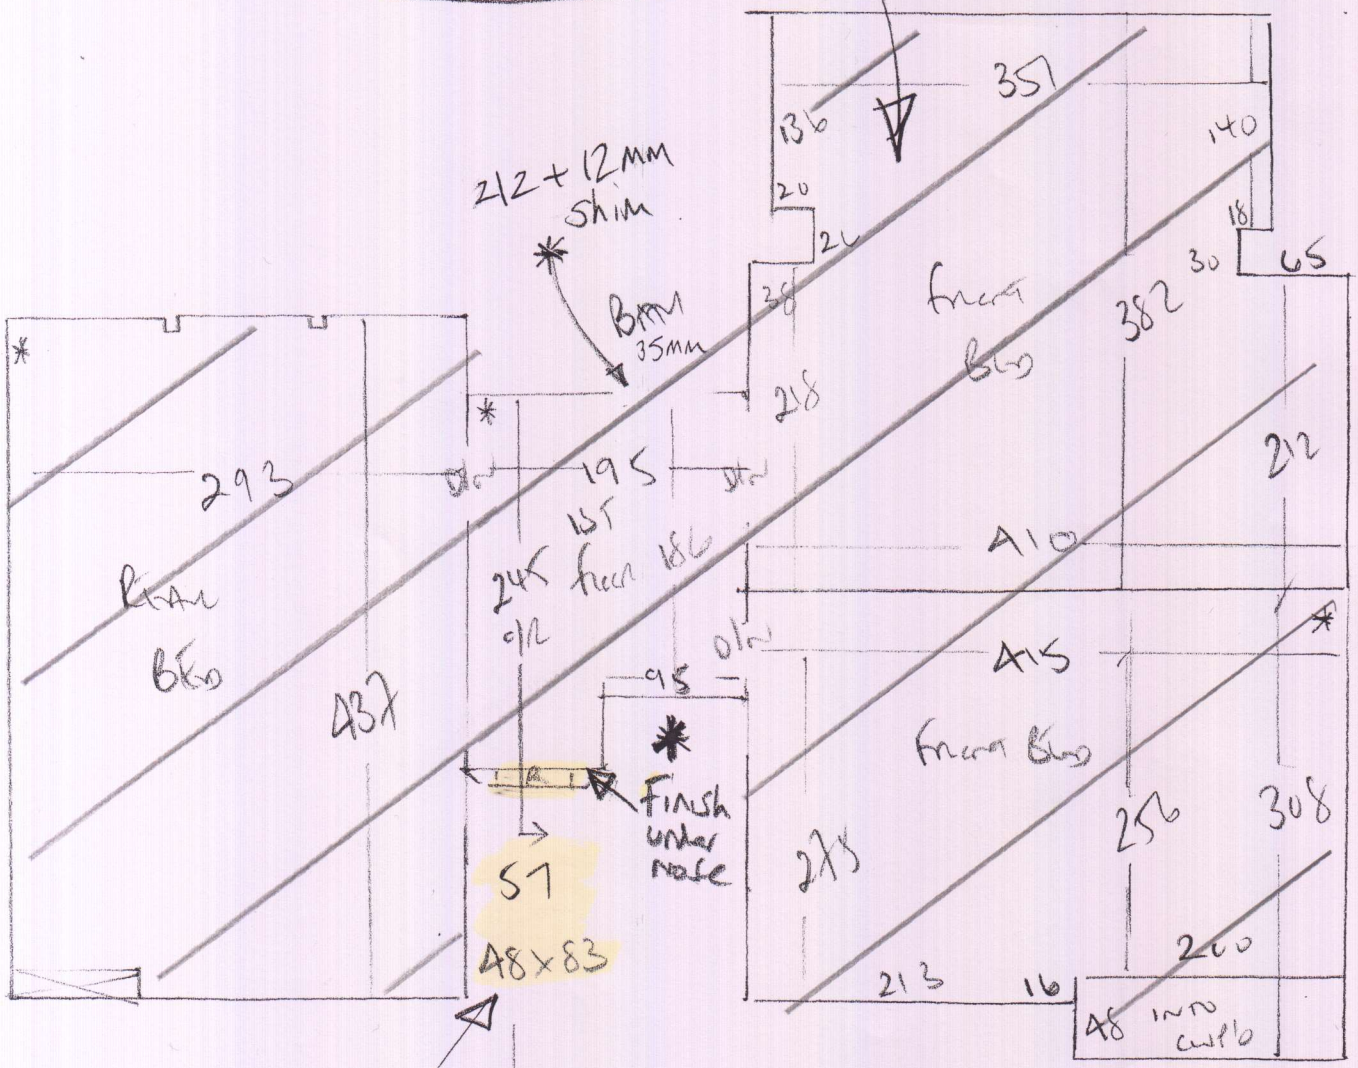

Phase 2 - 12/12
 Fit Runners
 P28606
 Burn
 5 STENCEN WALL
 SWIS 1PL

Builders to replace
 Missing Sections of
 6mm ply in this room

1 of 1

taped
 Runner *

- To HALL
- 8T
- 45 x 83
- w6 68 x 80
- w5 75 x 115
- w4 65 x 94

Taped
 Runner
 11.5ocm
 gap at side