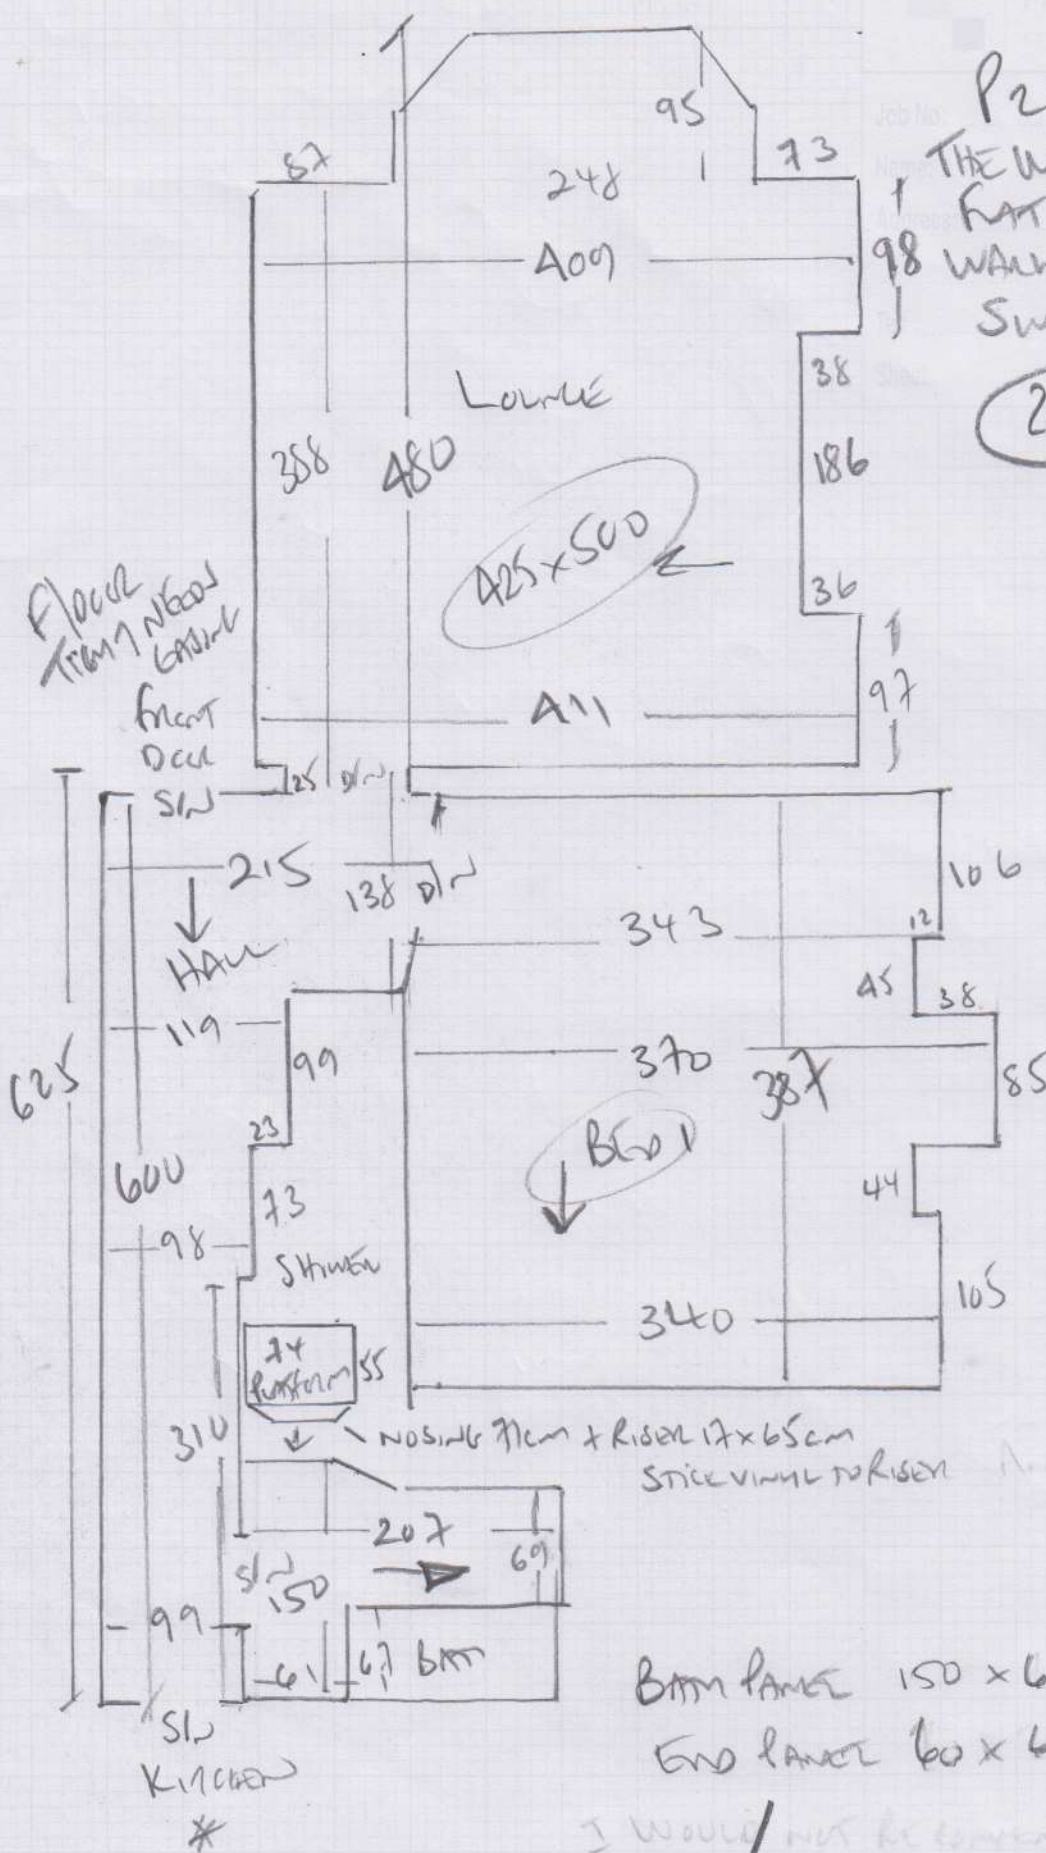

P28602  
 THE WILLIAMS Trust  
 has 1  
 WARWICK MANSIONS  
 SWISIES  
 10F3

Lounge 2 Beds + Hall

640 BASICARE  
 HARTLAND 'A0'  
 Colour options

- Plan 640 x 500
- Lounge 425 x 500
- Bed 2 360 x 500
- 125 x 500

7125m<sup>2</sup>

Kitchen + Bathroom  
 GALAXY TIFFANY VINYL  
 Colour 9006

Kitchen 450 x 400 (18m<sup>2</sup>)

Bathroom 220 x 300 (66m<sup>2</sup>)  
 + Restroom

220 x 300

P28602  
THE WILLIAMS TRUST  
FAT 1  
WARWICK MANAGED  
SWIS IES

2023

Job No: P28602  
Name: THE WILLIAMS TRUST  
Address: Flat 1  
WALWICK MANSIONS  
SWIS 1ES.

30F3