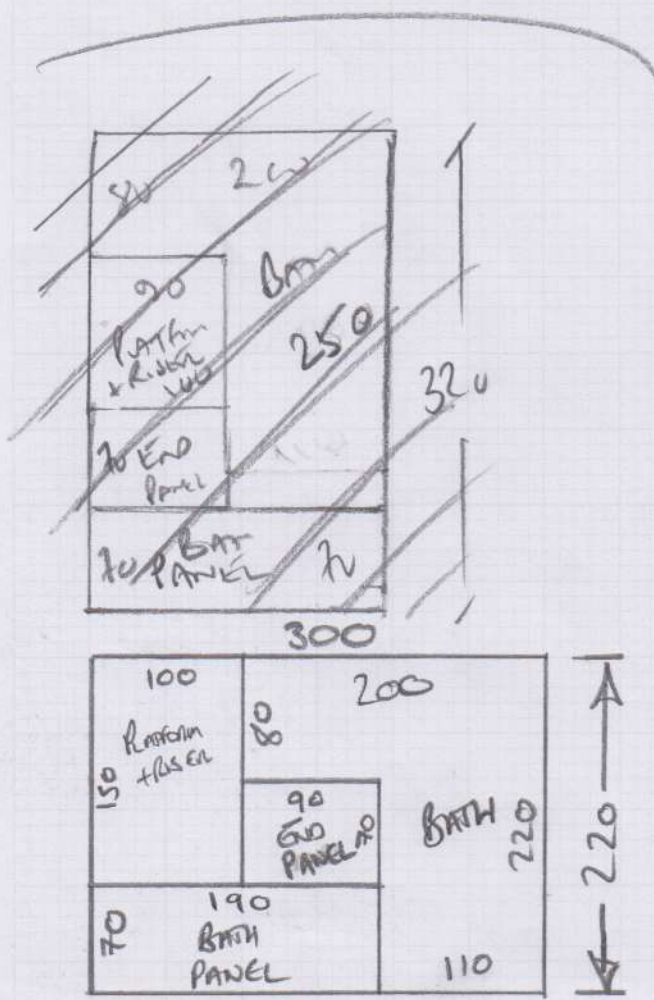

P28602  
 THE WILLIAMS Trust  
 has 1  
 WARWICK MANSIONS  
 SWISIES  
 10F3

Lounge 2 Beds + Hall

640 BASICARE  
 HARTLAND 'A0'  
 Colour options

- Plan 640 x 500
- Lounge 425 x 500
- Bed 2 360 x 500
- 125 x 500

7125m<sup>2</sup>

Kitchen + Bathroom  
 GALAXY TIFFANY VINYL  
 Colour 9006

Kitchen 450 x 400 (18m<sup>2</sup>)

Bathroom 220 x 300 (66m<sup>2</sup>)  
 + Restroom

220 x 300

P28602  
THE WILLIAMS TRUST  
FAT 1  
WARWICK MANAGED  
SWIS IES

2023

Job No: P28602  
Name: THE WILLIAMS TRUST  
Address: Flat 1  
WALWICK MANSIONS  
SWIS 1ES.

30F3