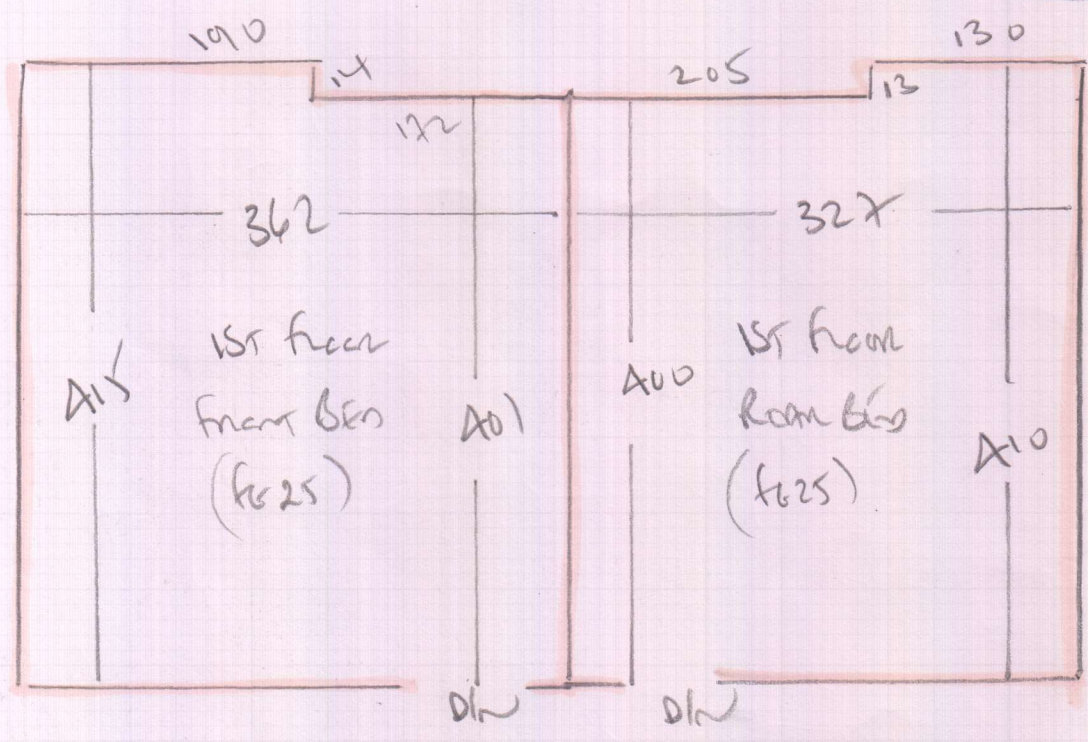

1st fl front Bed 430 x 366
 1st fl Rear Bed 425 x 366
 855 x 366
 = 3129m²

Westend Prestige - Marshmallow

Job No: P28606
 Name: AVI'S / CATHERINE
 Address: 22 Oxford Way
 SWIS 2LF

2 of 3

2x Towel Rails
 A LEGS to W1 Around

Job No: P28606
 Name: AUS/ CAROLAN
 Address: 220xtwo (LAD)
 SWIS 2LF
 Tel:
 Sheet: 3 of 3

WEST END 'PRESTIGE'
 1st floor
 front Ben (to 25)
 Room Ben (to 25)
 SWIS 2LF

WEST END 'PRESTIGE'
Color Mushroom