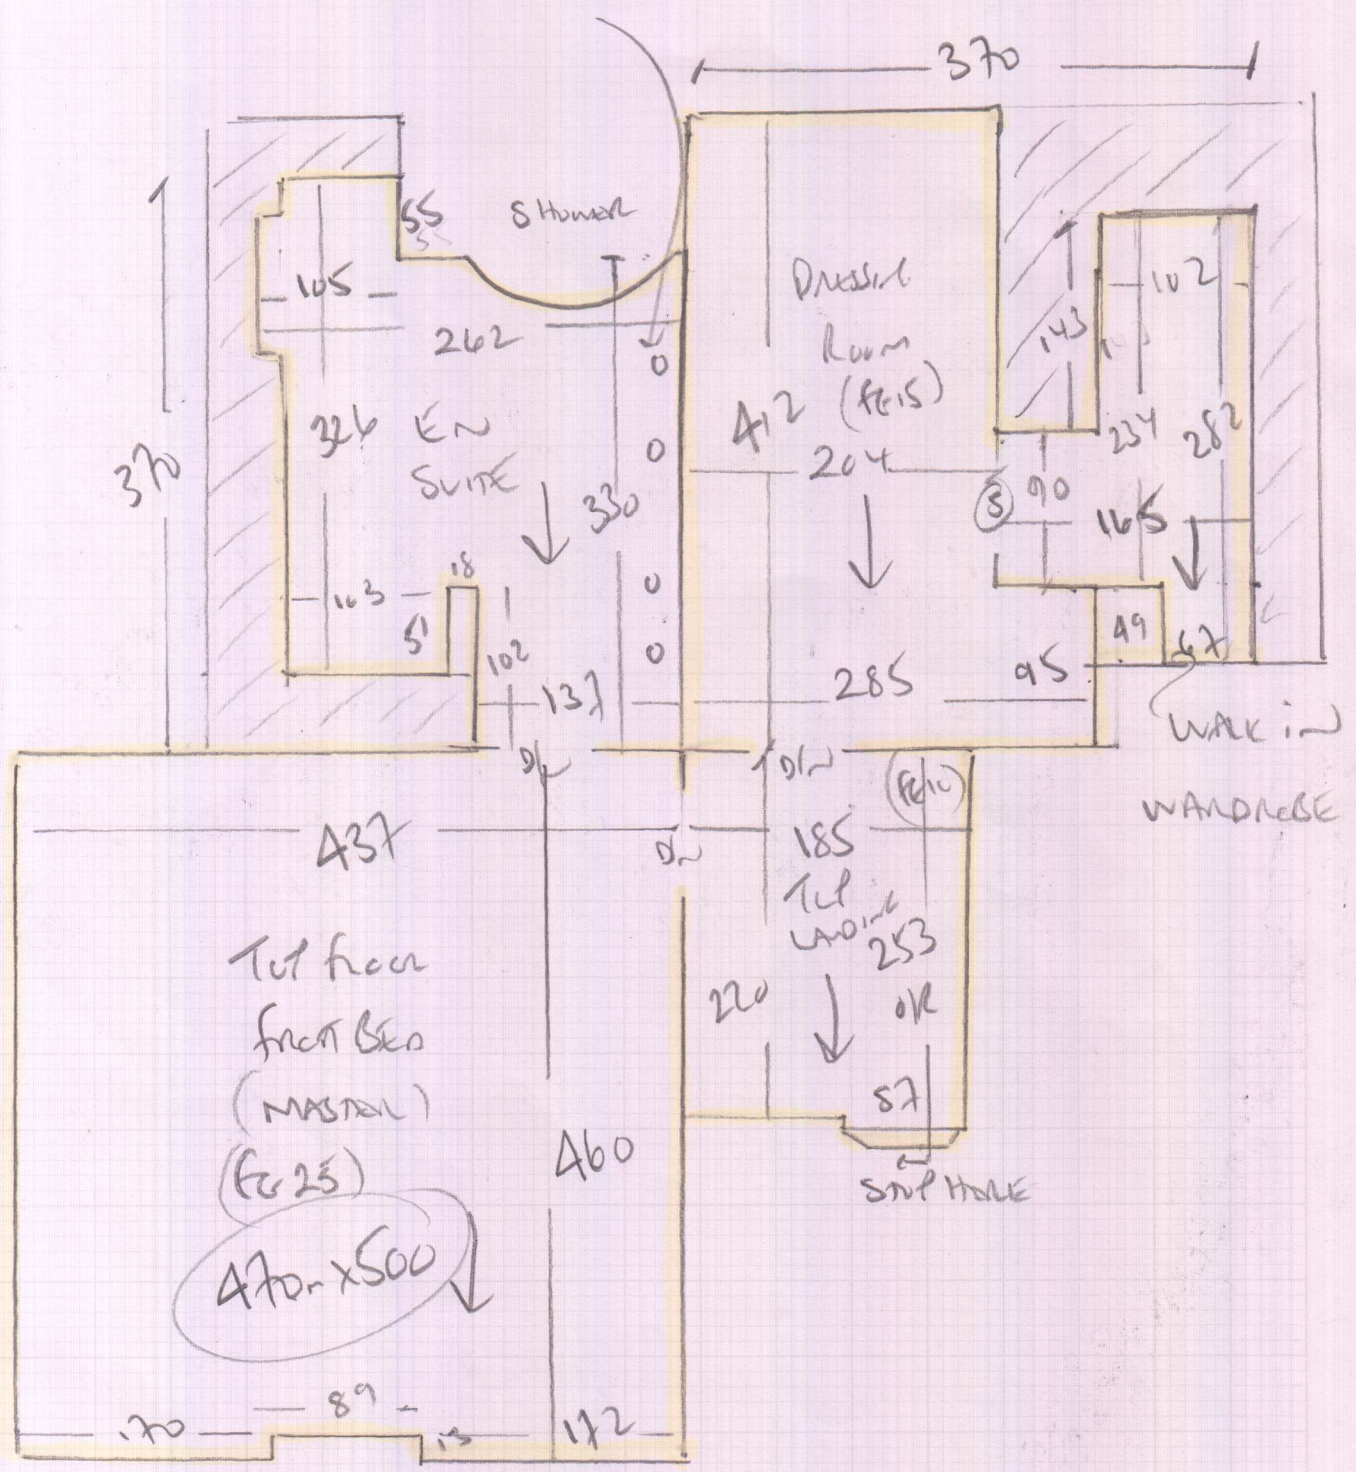

mrcarpet
 Job No: P28606
 Name: AUIS / CATERAL
 Address: 22 Oxford Road
 SW15 2LF
 Tel:
 Sheet:

1 of 3

West End 'Prestige'
Colour Marsh Mallow

Room 700 x 500
 Masterbed 470 x 500
 11.70 x 500

5850m²

Westend 'Prestige'
Col. Mushroom

1st fl front Bed 430 x 366
 1st fl Rear Bed 425 x 366
 855 x 366
 = 3129m²

Westend Prestige - Marshmallow

Job No: P28606
 Name: AVI'S / CATHERINE
 Address: 22 Oxford Way
 SWIS 2LF

2 of 3

2x Towel Rails
 A LEGS to W1 Around

Job No: P28606
 Name: AUS/ CAROLAN
 Address: 220xtwo (LAD)
 SWIS 2LF
 Tel:
 Sheet: 3 of 3

WEST END 'PRESTIGE'
 1st floor
 front Ben (to 25)
 Room Ben (to 25)
 SWIS 2LF

WEST END 'PRESTIGE'
Color Mushroom