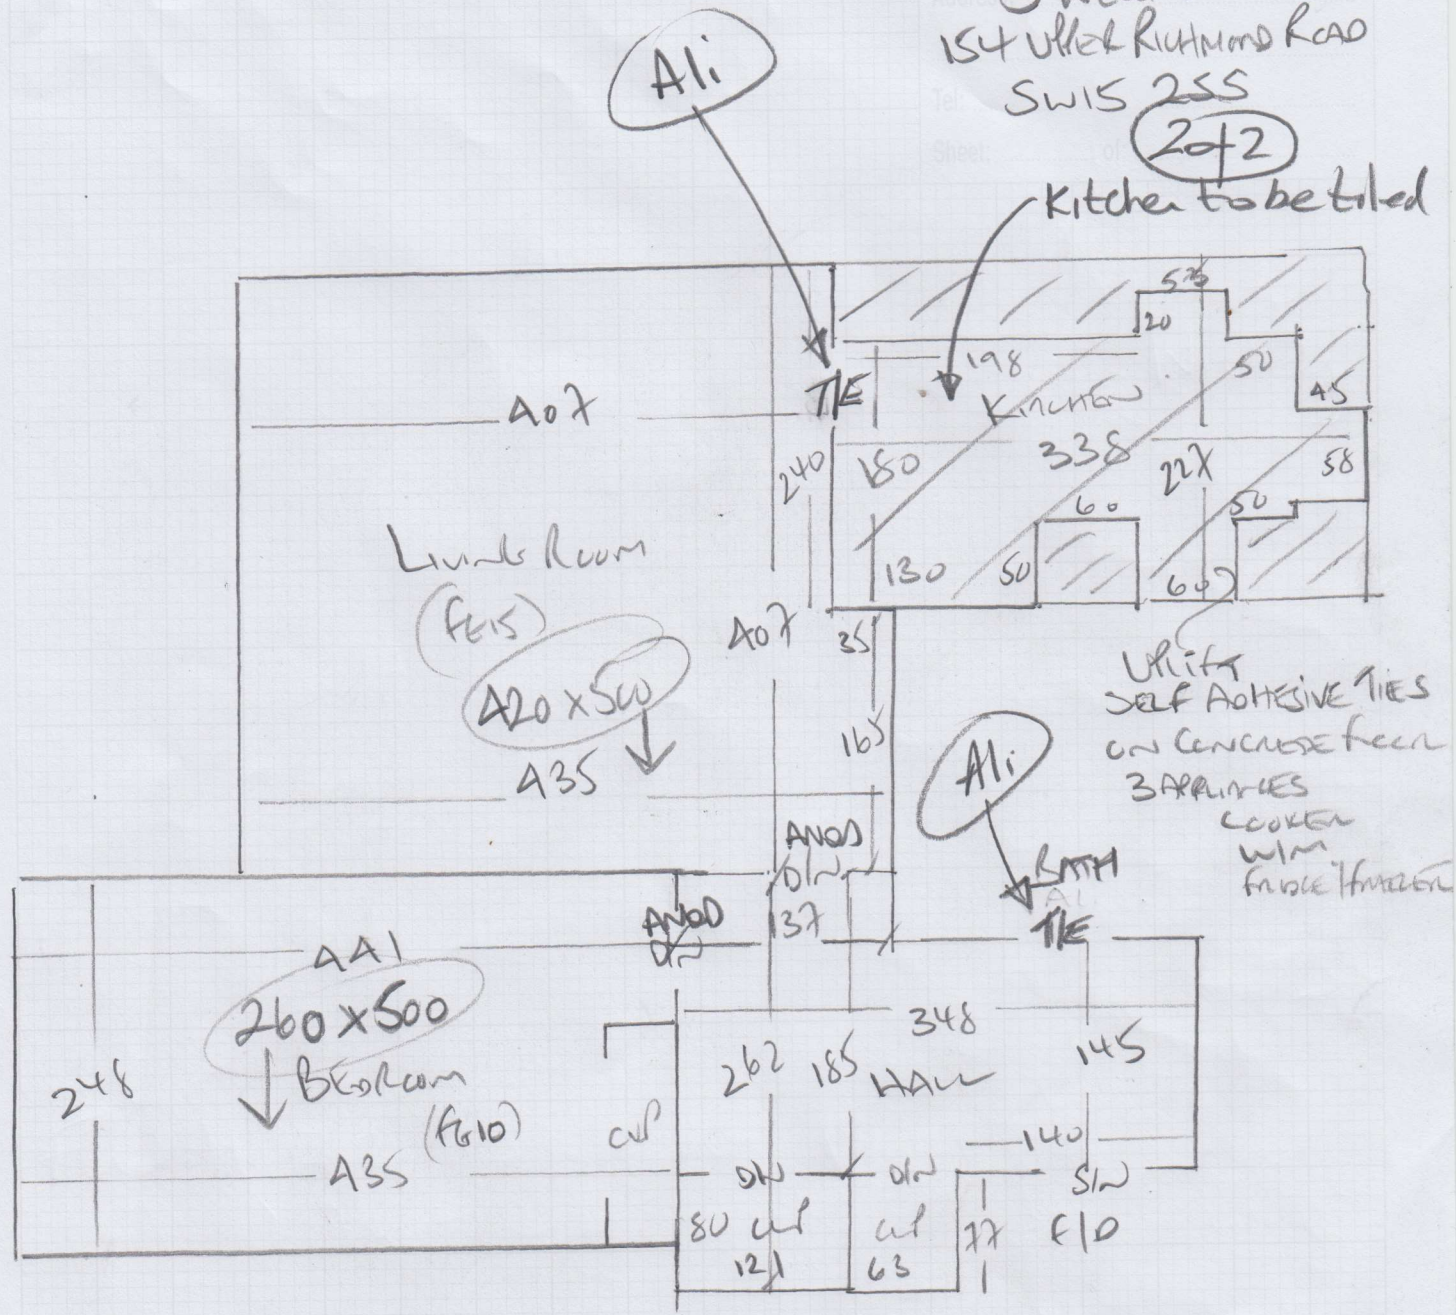

mrcarpet  
 Job No: P28608  
 Name: SARA Levy Designs  
 Address: 5 Wellington Hill  
 154 Villa Richmond Road  
 Tel: SWIS 255  
 Sheet: (1 of 2)

Plan 200 x 500  
 Living 420 x 500  
 Bedroom 260 x 500  
8.80 x 500

(4xM2)

Fit All 2/2 to Kitchen & bathroom doors  
 & ANOD BARS elsewhere

P 28608  
SARA LEVY DESIGNS  
5 WELLINGTON HOUSE  
154 UPPER RICHMOND ROAD  
SWIS 255  
2 of 2

Kitchen to be tiled

CONCRETE FORMS

UPRITS LAST LINE ON FORMS RUBBER

FORM FE25 TOTAL

ANOD BARS - QUOTE ALL NEW (ALI TO KITCHEN & BATH)