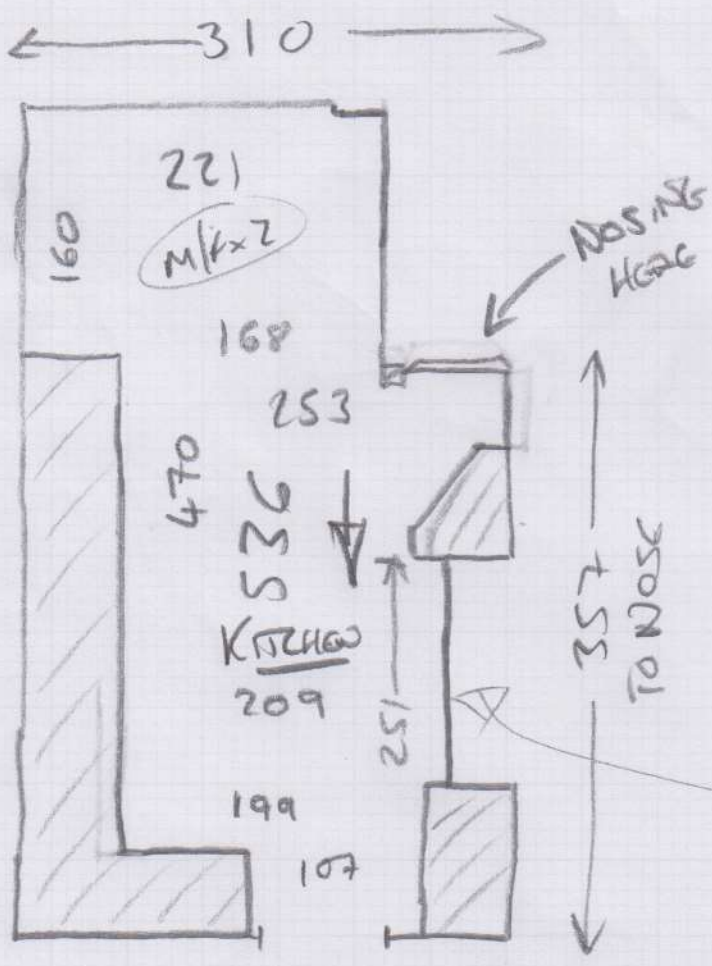

500

mrcarpet
 Job No: P28618
 Name: BANKEN
 Address:
 Tel: (1 of 3)
 Sheet:

BONNE Deluxe
BOU-D26
 605 x 500
 335 x 500
110 x 500
 1050 x 500
 - 110 x 500

= 52.5 m²

* Cut Rug Out @
 W/H & Saw for
 Wrapping ASAP

500

← Addition for
 Common Hall

Job No: P28618

Name: BANKER

Address: 3cr 3

Tel: _____

Sheet: _____ of _____

ULTIMATE STYLE

CUSHION VINYL

NOBLESSE 08

550 x 400

= 22m²

Handboard

SLIGHT DIP TO CONC. PATCH HERE

- UPLIFT EX VINYL & HANDBOARD (LOOSE/UNEVEN)
- LAY NEW HANDBOARD & VINYL