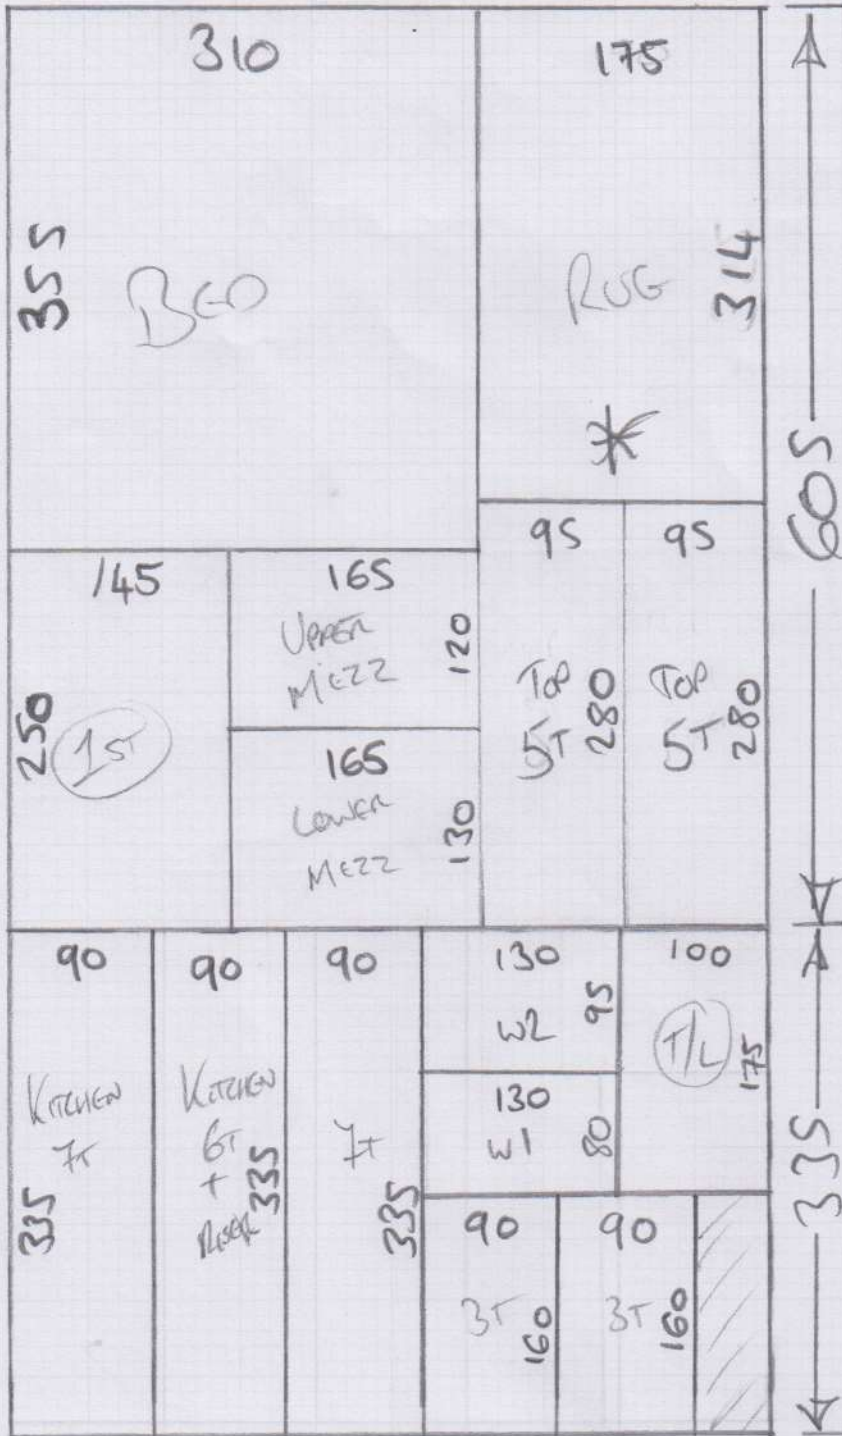

500

mrcarpet
 Job No: P28618
 Name: BANKEN
 Address:
 Tel: (1 of 3)
 Sheet:

BONNE Deluxe
BOU-D26
 605 x 500
 335 x 500
110 x 500
 1050 x 500
 - 110 x 500

= 52.5 m²

* Cut Rug Out @
 W/H & Saw for
 Wrapping ASAP

500

← Addition for
 Common Hall

Job No: P28618

Name: BANKER

Address: 3cr 3

Tel: _____

Sheet: _____ of _____

ULTIMATE STYLE

CUSHION VINYL

NOBLESSE 08

550 x 400

= 22m²

Handboard

SLIGHT DIP TO CONC. PATCH HERE

- UPLIFT EX VINYL & HANDBOARD (LOOSE/UNEVEN)
- LAY NEW HANDBOARD & VINYL