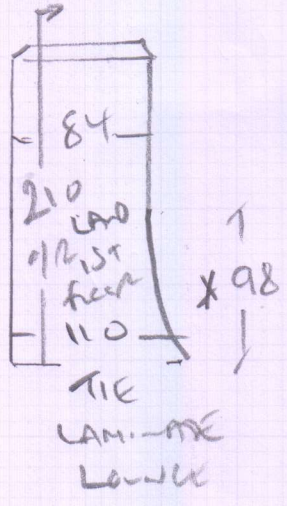

Job No: P28625  
 Name: OLALINDE  
 Address: 1362 WILLOW ROAD  
 SW17 7QH  
 Tel:  
 Sheet: 1 OF 2

400

STAIRS + LANDINGS

EXCLUDES HALLWAY

DECONAIN - GALLANT GREY

350 x 400

14m<sup>2</sup>

Job No: P28625  
 Name: OLIVINE  
 Address: 13B Tunney Road  
 SW17 7QH  
 Tel:  
 Sheet: 2 of 2

NOT HALL

- w1 68x100
- w2 72x118
- w3 70x90

WOOD floors  
 white first back on old wooden  
 EXISTING STROKE + Allow some NEW (5 sticks)  
 All bars to relate An EXISTING Coordinates.  
 RIDGE in HALLWAY floor JUST in front of 3 STAIRS