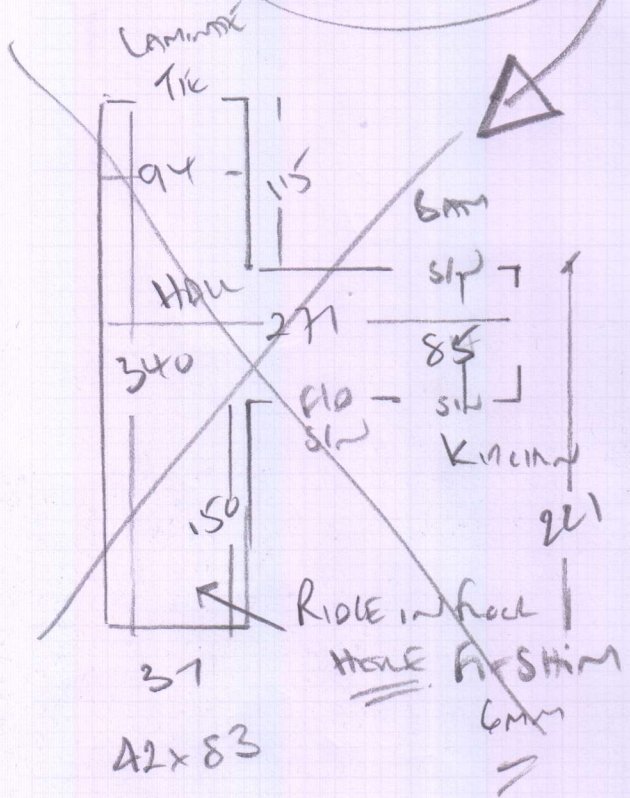

Job No: P28625  
 Name: OLALINDE  
 Address: 1362 WILLOW ROAD  
 SW17 7QH  
 Tel:  
 Sheet: 1 OF 2

400

STAIRS + LANDINGS

EXCLUDES HALLWAY

DECONAIN - GALLANT GREY

350 x 400

14m<sup>2</sup>

Job No: P28625  
 Name: OLIVINE  
 Address: 13B Tunney Road  
 SW17 7QH  
 Tel:  
 Sheet: 2 of 2

NOT HALL

- w1 68x100
- w2 72x118
- w3 70x90

WOOD floors  
 white first back on old wooden  
 EXISTING STROKE + Allow some NEW (5 sticks)  
 All bars to relate An EXISTING Coordinates.  
 RIDGE in HALLWAY floor JUST in front of 3 STAIRS