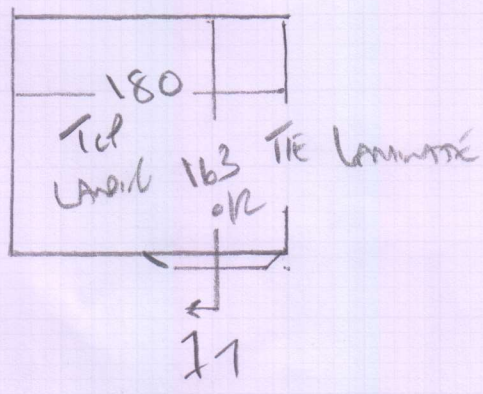

Job No: P28625  
 Name: OLALINDE  
 Address: 1362 WILLOW ROAD  
 SW17 7QH  
 Tel:  
 Sheet: 1 OF 2

400

STAIRS + LANDINGS

EXCLUDES HALLWAY

DECONAIN - GALLANT GREY

350 x 400

14m<sup>2</sup>

Job No: P28625  
 Name: OLIVINE  
 Address: 13B Tunney Road  
 SW17 7QH  
 Tel:  
 Sheet: 2 of 2

NOT HALL

- w1 68x100
- w2 72x118
- w3 70x90

WOOD floors  
 white first back on old wooden  
 EXISTING STROKE + Allow some NEW (5 sticks)  
 All bars to relate An EXISTING Coordinates.  
 RIDGE in HALLWAY floor JUST in front of 3 STAIRS