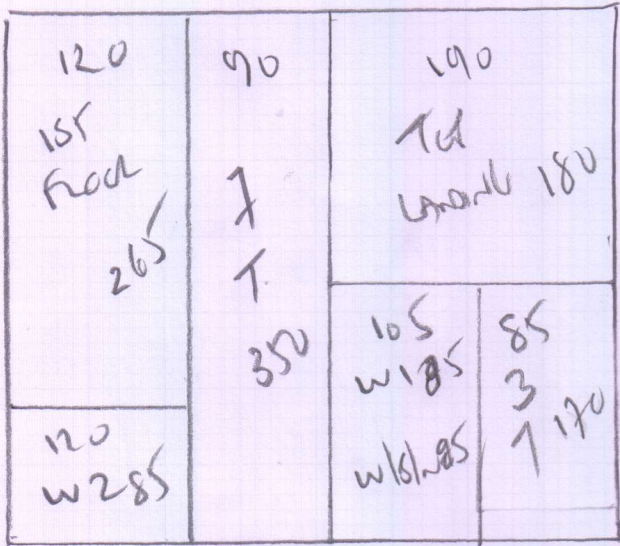

Job No: P28625  
 Name: OLALINDE  
 Address: 1362 WILLOW ROAD  
 SW17 7QH  
 Tel:  
 Sheet: 1 OF 2

400

STAIRS + LANDINGS

EXCLUDES HALLWAY

DECONAIN - GALLANT GREY

350 x 400

14m<sup>2</sup>

Job No: P28625  
 Name: OLIVINE  
 Address: 13B Tunney Road  
 SW17 7QH  
 Tel:  
 Sheet: 2 of 2

NOT HALL

- w1 68x100
- w2 72x118
- w3 70x90

WOOD floors  
 white first back on old wooden  
 EXISTING STROKE + Allow some NEW (5 sticks)  
 All bars to relate An EXISTING Coordinates.  
 RIDGE in HALLWAY floor JUST in front of 3 STAIRS