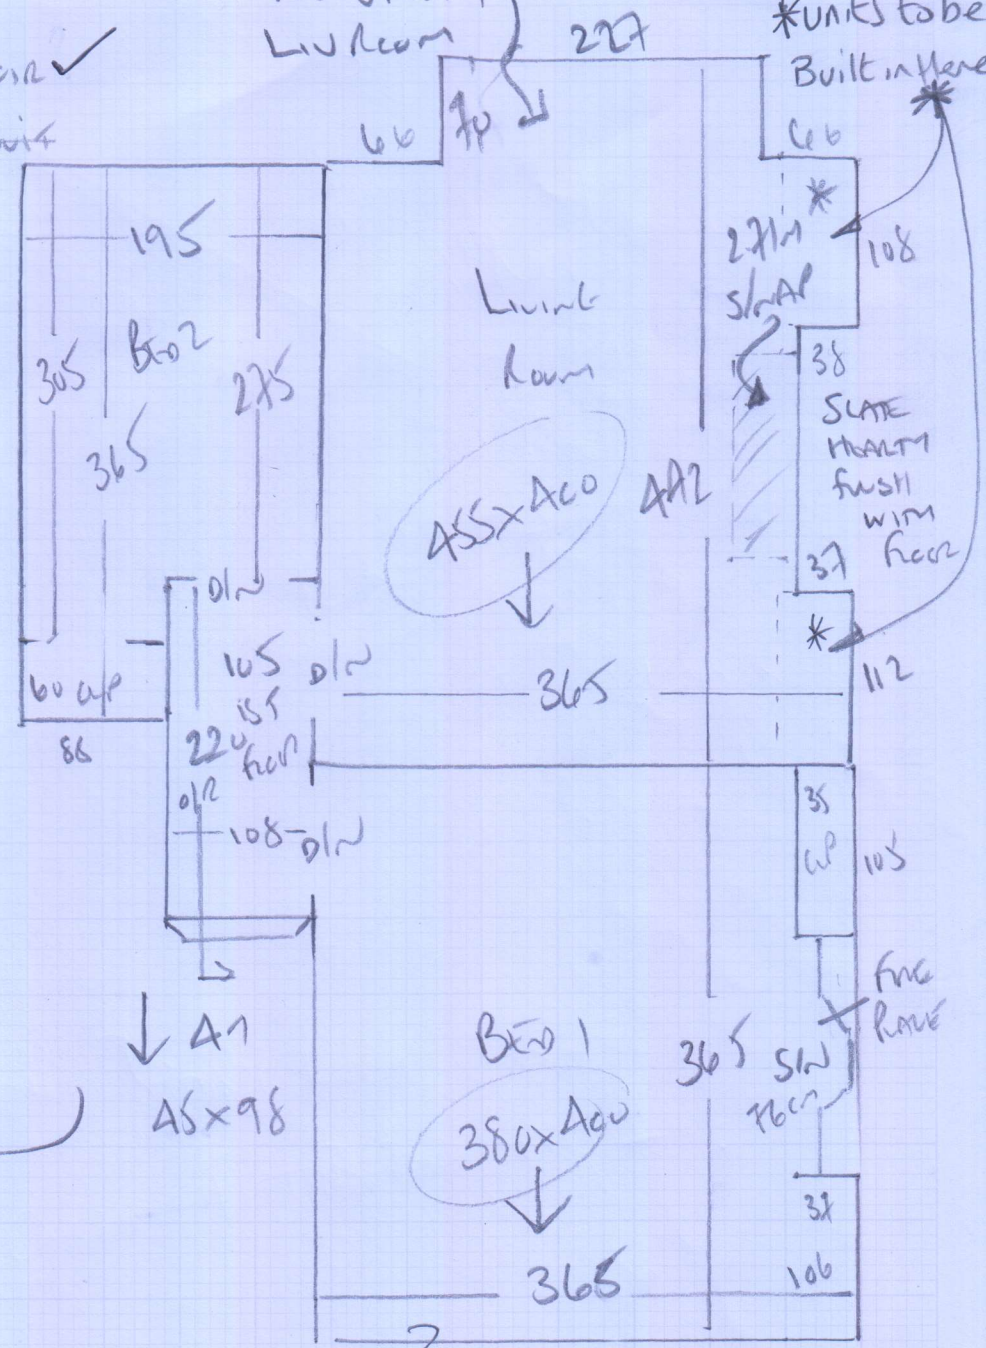

Job No: P28628  
Name: Auren  
Address: 52A Calcutta Road  
Swiss BBS

10P2

Living Room 2 beds SL

NEPAL - PATNA

- PAT-324

PLAN 615 x 400

Living Room 455 x 400

BEO 1 380 x 400

1450 x 400

58m<sup>2</sup>

\* LAY HAARDBOARD TO SITTING ROOM, 2 BEDS & LANDINGS.

\* START CARPET FITTING IN BEOROOM 1.

**\* Prep With Handboard \***

Job No: P28628  
 Name: Avern  
 Address: 52A CANGU ROAD  
 SW18 3ES  
 (20F2)

BASE floor  
 NO UPST  
 Liv Room

\*Units to be Built in Here

Hallway All in Case ✓  
~~at 85cm x 100cm to suit~~  
~~Swing of Door?~~

↑ 11 T  
 45 x 98

CANON Utilities  
 ONLY FELT Remnants