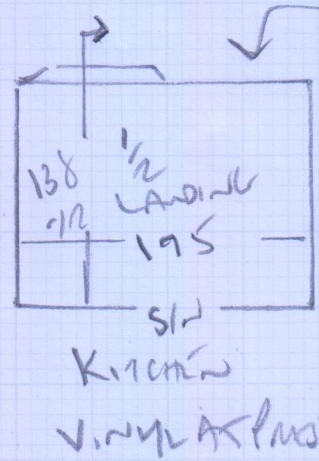

Job No: P28628  
Name: Auren  
Address: 52A Calcutta Road  
Swiss BBS

10P2

Living Room 2 beds SL

NEPAL - PATNA

- PAT-324

PLAN 615 x 400

Living Room 455 x 400

BEO 1 380 x 400

1450 x 400

58m<sup>2</sup>

\* LAY HAARDBOARD TO SITTING ROOM, 2 BEDS & LANDINGS.

\* START CARPET FITTING IN BEOROOM 1.

**\* Prep With Handboard \***

Job No: P28628  
 Name: Avern  
 Address: 52A CANGU ROAD  
 SW18 3ES  
 (20F2)

BASE floor  
 NO UPST  
 Liv Room

\*Units to be Built in Here

Hallway All in Case ✓  
~~at 85cm x 100cm to suit~~  
~~Swing of Door?~~

↑ 11 T  
 45 x 98

CANON Utilities  
 ONLY FELT Remnants