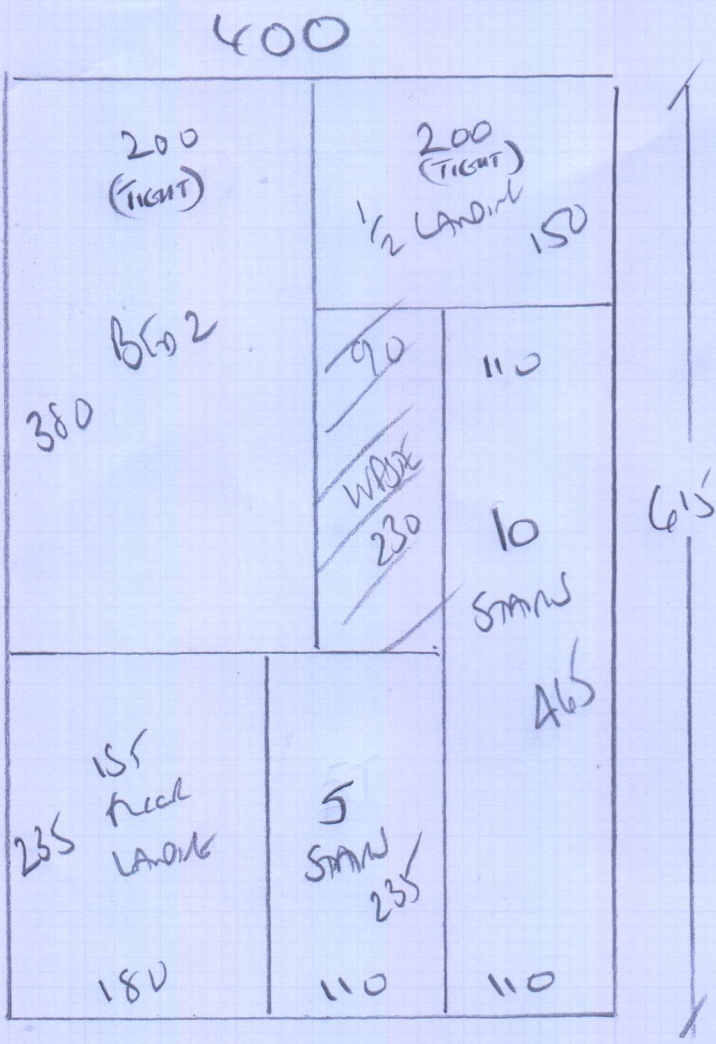

Job No: P28628  
Name: Auren  
Address: 52A Calcutta Road  
Swiss BBS

10P2

Living Room 2 beds SL

NEPAL - PATNA

- PAT-324

PLAN 615 x 400

Living Room 455 x 400

BEO 1 380 x 400

1450 x 400

58m<sup>2</sup>

\* LAY HAARDBOARD TO SITTING ROOM, 2 BEDS & LANDINGS.

\* START CARPET FITTING IN BEOROOM 1.

**\* Prep With Handboard \***

Job No: P28628  
 Name: Avern  
 Address: 52A CANGU ROAD  
 SW18 3ES  
 (20F2)

BASE floor  
 NO UPST  
 Liv Room

\*Units to be Built in Here

Hallway All in Case ✓  
~~at 85cm x 100cm to suit~~  
~~Swing of Door?~~

↑ 11 T  
 45 x 98

CANON Utilities  
 ONLY FELT Remnants