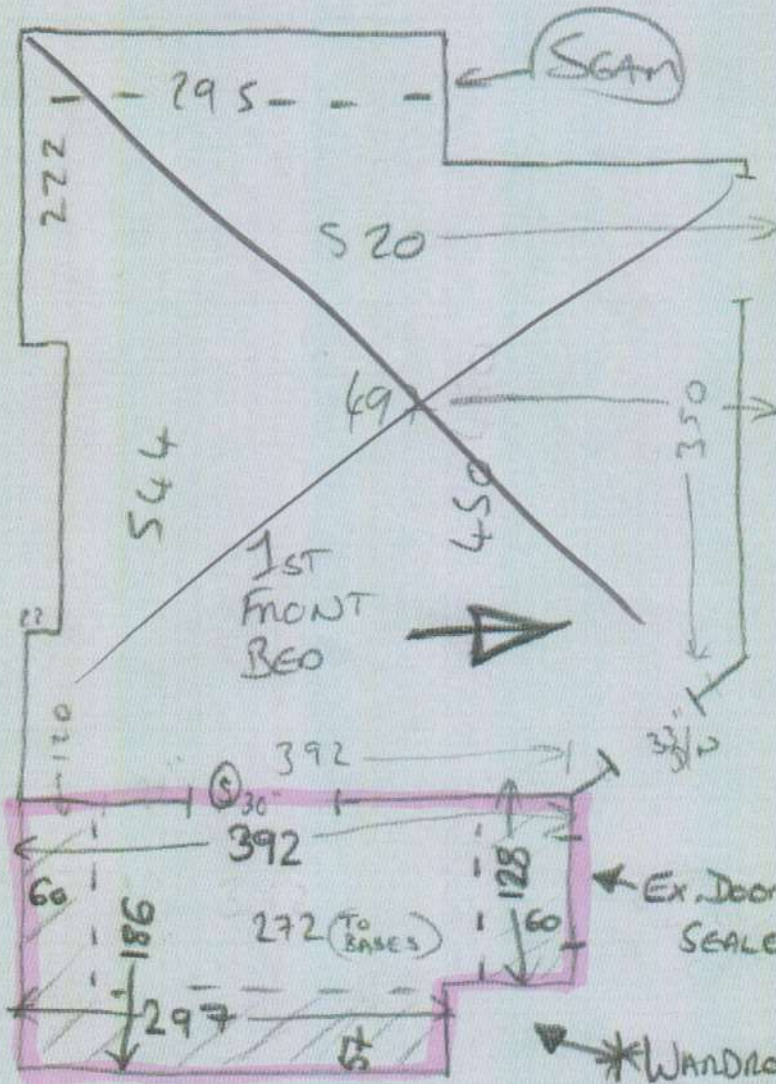

~~+ FIT COIL MAT TO ENTRANCE  
MATWELL (250x175cm AS  
PER CUSTOMER'S MEASUREMENTS).~~

P28634  
~~PROCES~~  
PRICE

1 of 1

• SEAM CARPET TO ~~BAY WINDOW RECESS~~  
AT DRESSING ROOM DOORWAY

GUINEA-DELS

-GDE-11

405x400

= 16.2m<sup>2</sup>

~~B-SUITE  
DOOR  
MOVED  
TO HERE  
(BUTT TO TILES)~~

\*LEAVE SPACE  
WITH CUST.

\*WANDROBES TO BE BUILT IN  
IN DRESSING ROOM AS  
MARKED ~~BUT NOT TO BE~~  
FIXED FROM LEVEL BASES.  
WILL BE FITTED  
ON TOP OF CARPET!