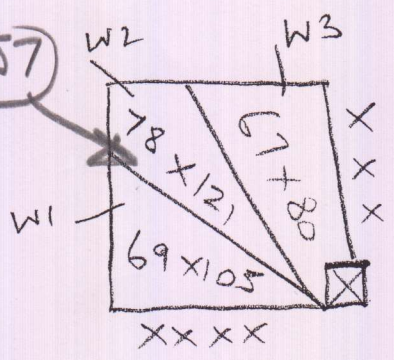

Cots Wold
Buckland

Front Bed 350 x 400
Back Bed 345 x 400
Upper Mezz
Back Bed 245 x 400

940 x 400
= 37.60m²

P28457