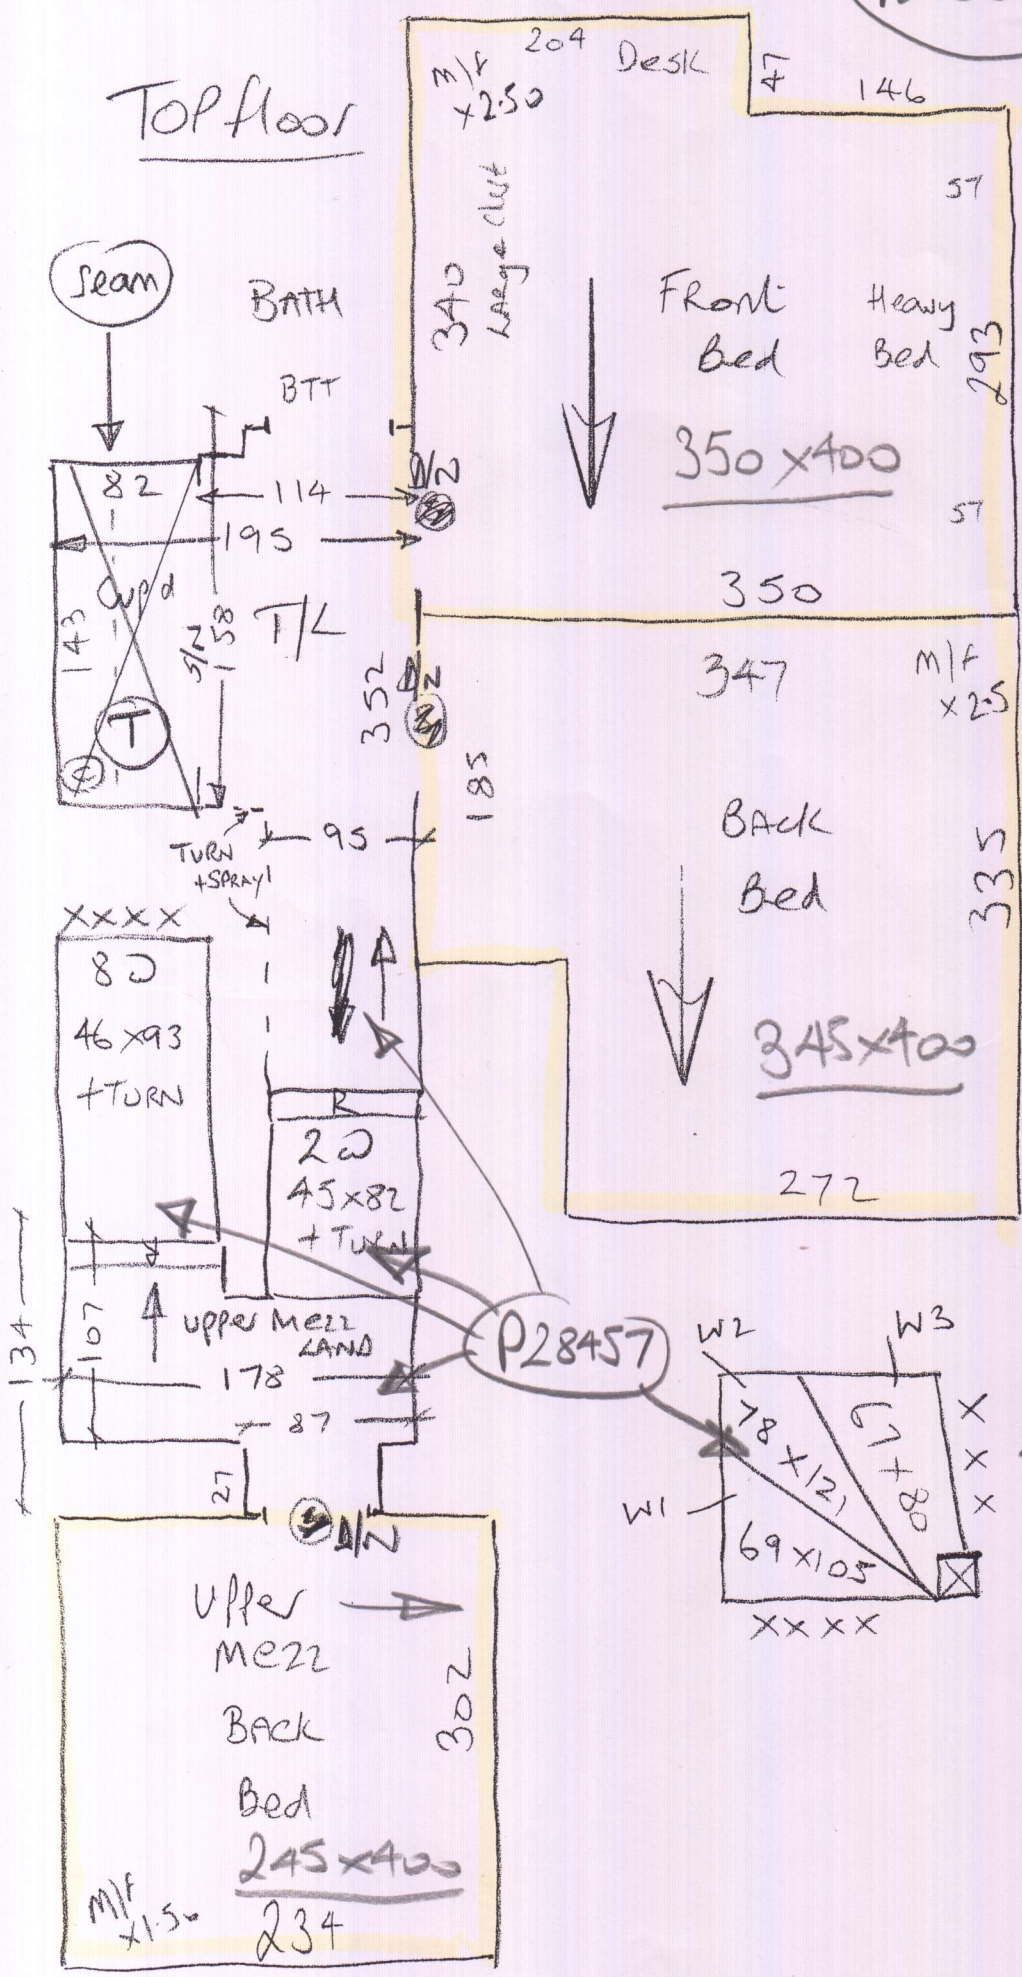

~~Phase 2 - Robert Tran~~

P28635

~~P28157~~
~~P27978~~

TOP floor

Robert Tran
36 Overenden St
SW6

Cots Wold
Buckland

Front Bed 350 x 400
Back Bed 345 x 400
Upper Mezz
Back Bed 245 x 400

940 x 400
= 37.60m²

P28457

* Ring Jane
When on Way