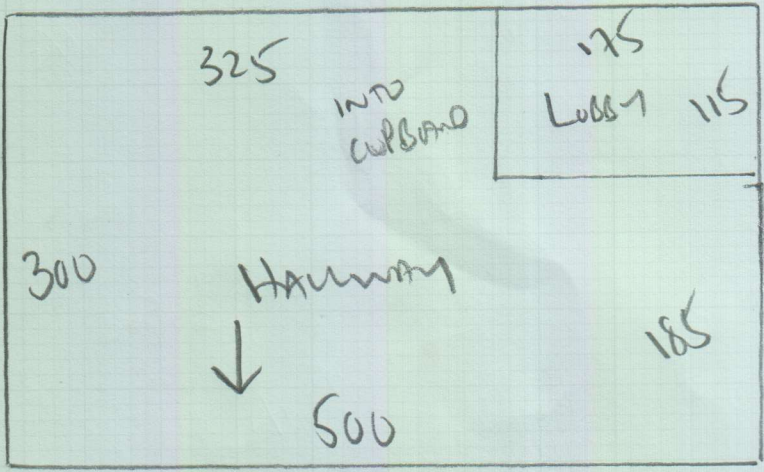

mrcarpet
 Job No: P28637
 Name: REND
 Address: 35A HALLWAY CT
 KANAWHA COOKS
 SWB 30W
 Sheet: of

LOUNGE BED + HALL
 FREEDOM TRUST
 COOK Faux Pearl 451
 Plan: 300 x 500
 LOUNGE 490 x 500
 Bedroom 410 x 500
 1200 x 500

600m²

P28637
RE10

35A HULLINGHAM CT
RANELAGH GARDENS
SW6 3UW

front Door + Lobby Doors
Both Rubbing on Existing
CARPET - NEED GRADING

✓ DAVE HANSEN
Doing This