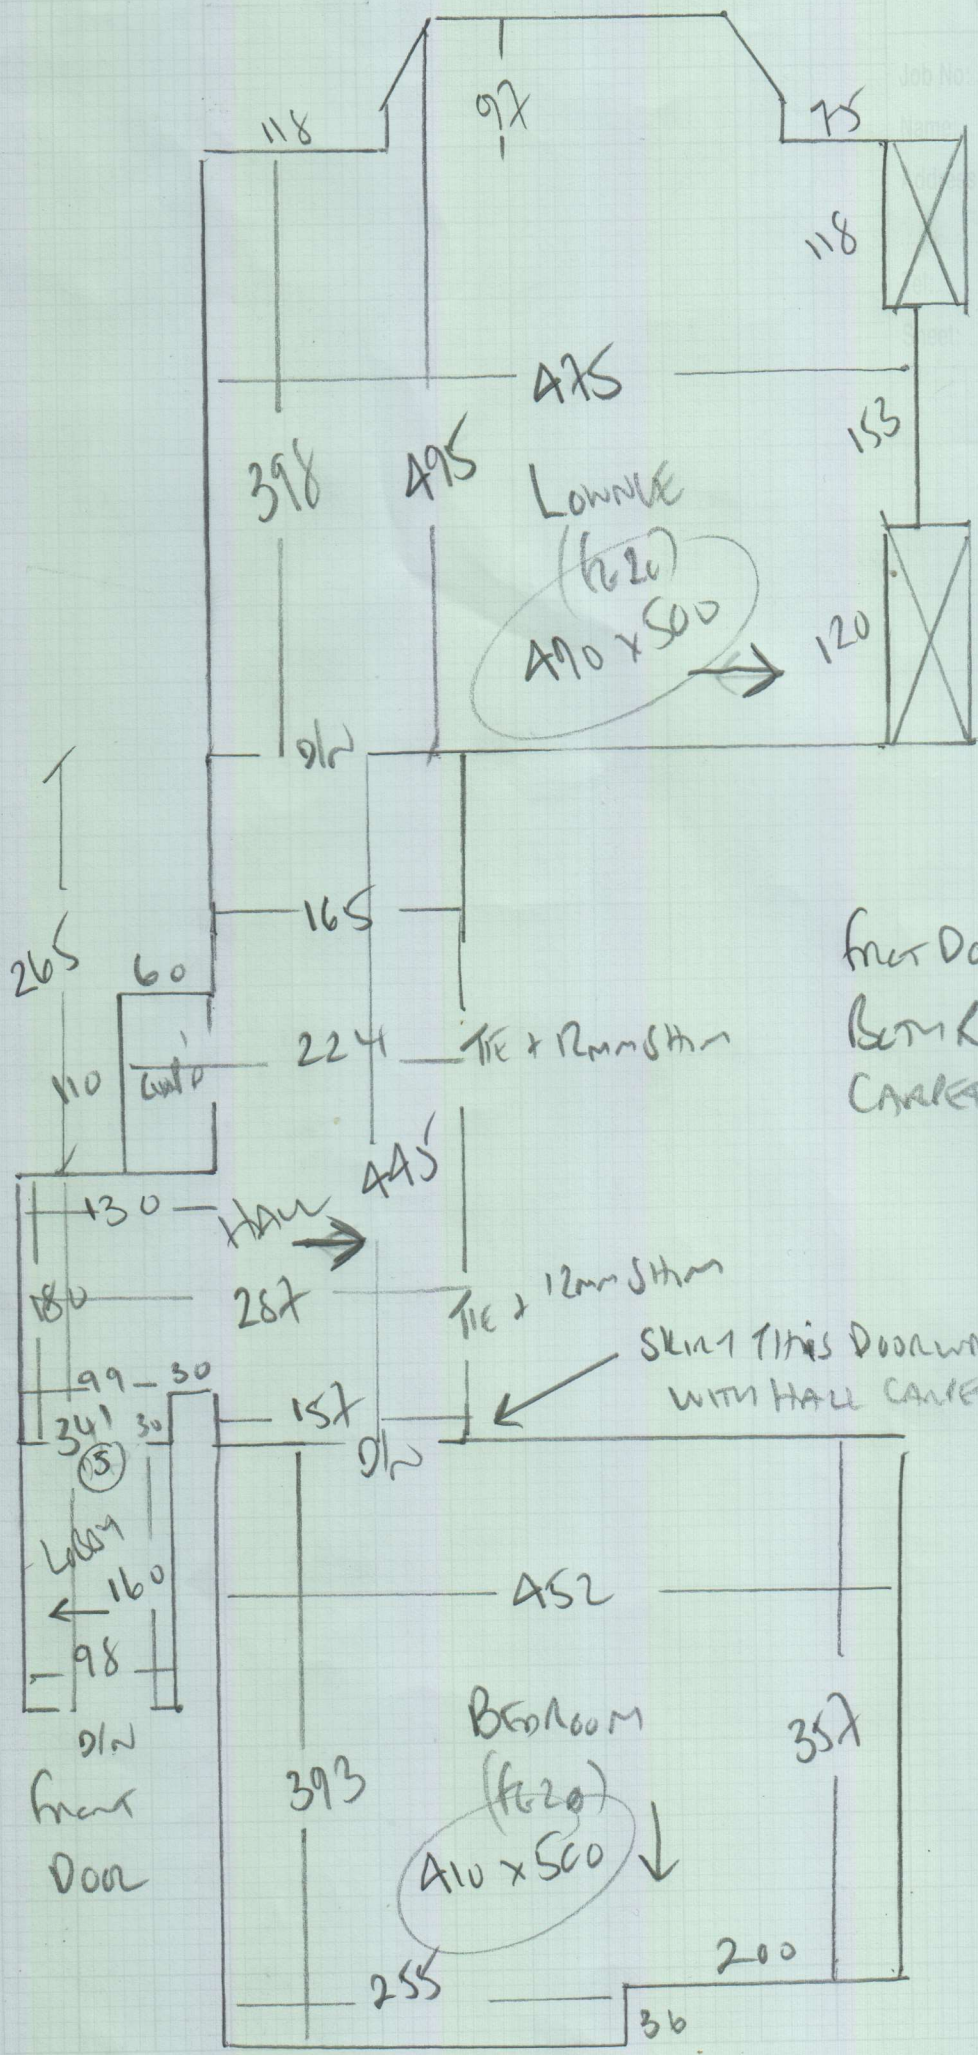

mrcarpet
 Job No: P28637
 Name: REND
 Address: 35A HALLWAY CT
 KANAWHA COOKS
 SWB 30W
 Sheet: of

LOUNGE BED + HALL
 FREEDOM TRUST
 COOK Faux Pearl 451
 Plan: 300 x 500
 LOUNGE 490 x 500
 Bedroom 410 x 500
 1200 x 500

600m²

P28637
RE10

35A HULLINGHAM CT
RANELAGH GARDENS
SW6 3UW

front Door + Lobby Doors
Both Rubbing on Existing
CARPET - NEED GRADING

✓ DAVE HANSEN
Doing This