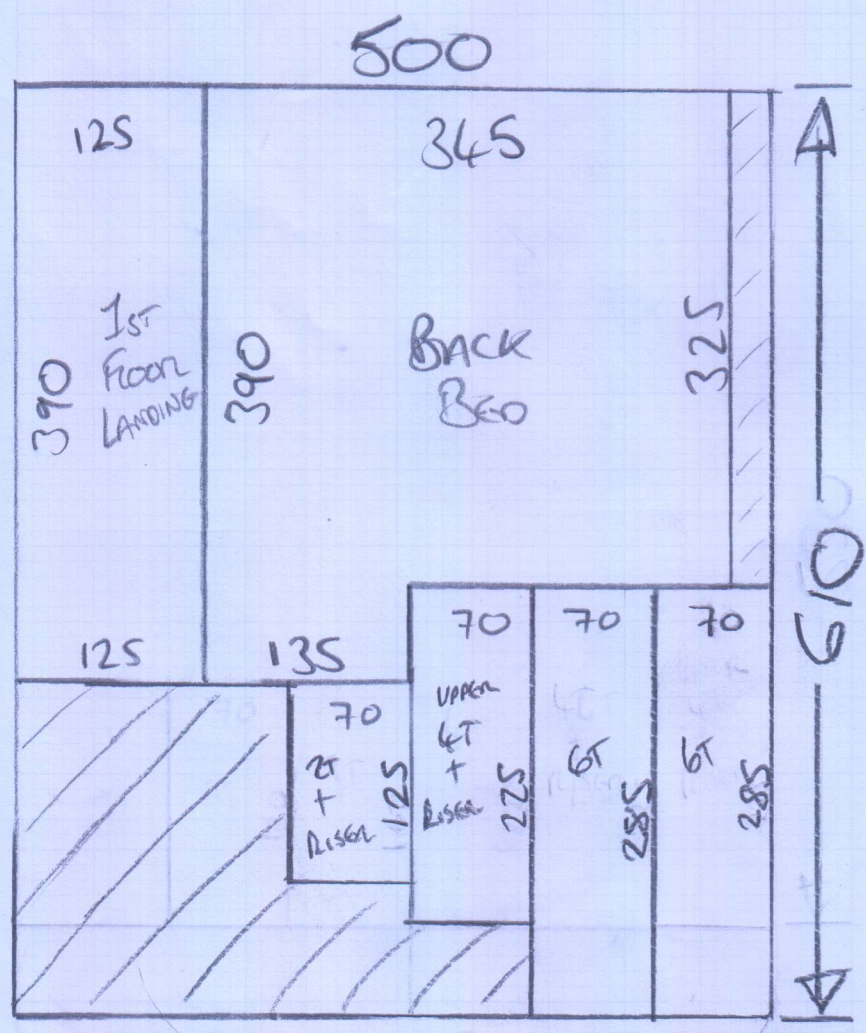

Job No: P28660
Name: PLAMFOOT
Address: 10F2
Tel:
Sheet: of:

BOSTON
- B08014
610 x 500

2A 5m

* FROM 610 x 500 REMNANT

* CUT 70cm WIDE
RUNNERS AT WAREHOUSE
& SEND TO KASIA ASAP

Sally 020 8780 0033
Work.

~~Handwritten scribbles~~

P28640

~~Handwritten scribbles~~
Playbook

Bed
Sanded
BOARDS

L/Rm
Sanded
S/N BOARDS

2 of 2

Sanded
BOARDS