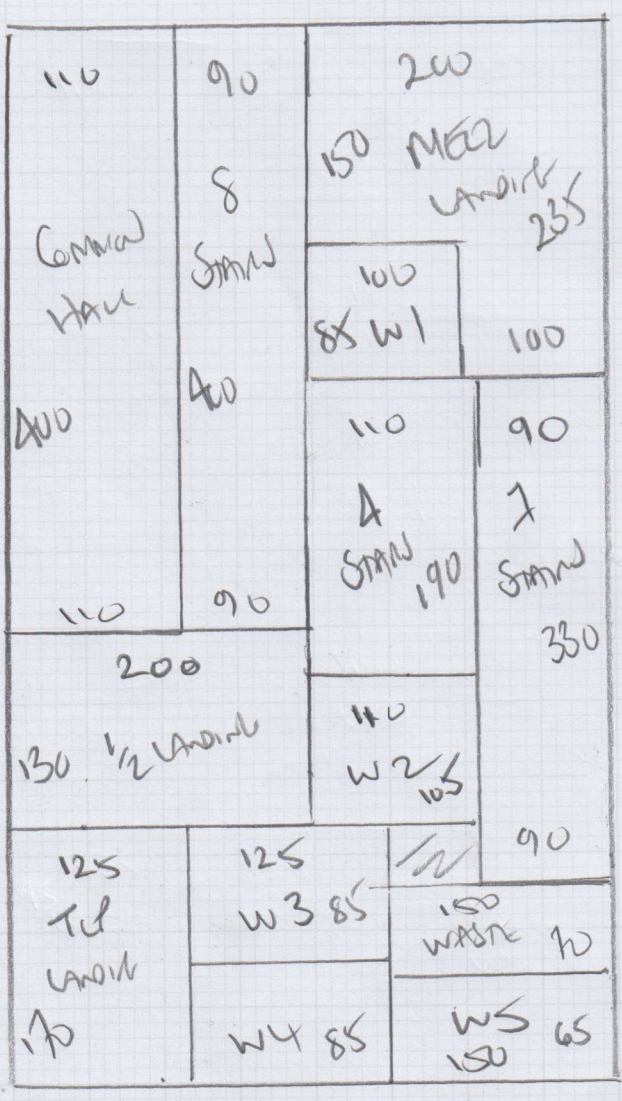

mrcarpet  
 Job No: P286AS  
 Name: KYLE-LAWREN  
 Address: A Smith Street  
 SW8 3SL  
 Tel:  
 Sheet: 1 of 2

Milestone  
Col. 157 Cast / Red

Plan 700 x 700

28m<sup>2</sup>

Coil Matting  
Col. Natural

$$= 115 \times 200 = \underline{2.30m^2}$$

Job No: P28645  
 Name: KYIE-LANREN  
 Address: 41 SITHUL STREET  
 SW8 3SL

Sheet: 01  
 2 of 2

- \*X
- w5 52 x 110
  - w4 75 x 110
  - w3 70 x 125
  - w2 60 x 102
  - w1 50 x 85