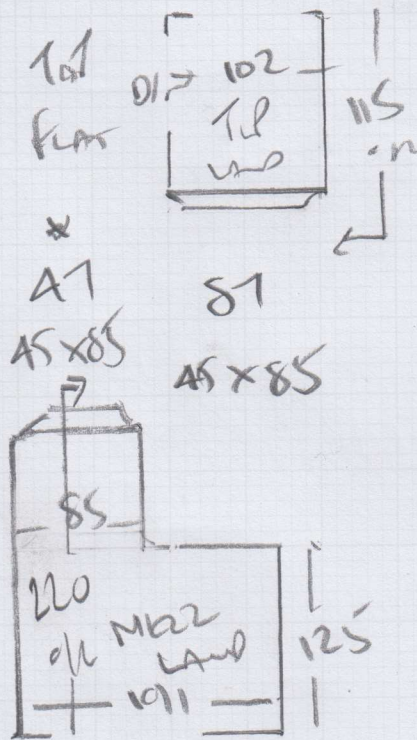

mrcarpet  
 Job No: P286AS  
 Name: KYLE-LAWREN  
 Address: A Smith Street  
 SW8 3SL  
 Tel:  
 Sheet: 1 of 2

Milestone  
Col. 157 Cast / Red

Plan 700 x 700

28m<sup>2</sup>

Coil Matting  
Col. Natural

$$= 115 \times 200 = \underline{2.30m^2}$$

Job No: P28645  
 Name: KYIE-LANREN  
 Address: 41 SITHUL STREET  
 SW8 3SL

Sheet: 01  
 2 of 2

- \*X
- w5 52 x 110
  - w4 75 x 110
  - w3 70 x 125
  - w2 60 x 102
  - w1 50 x 85