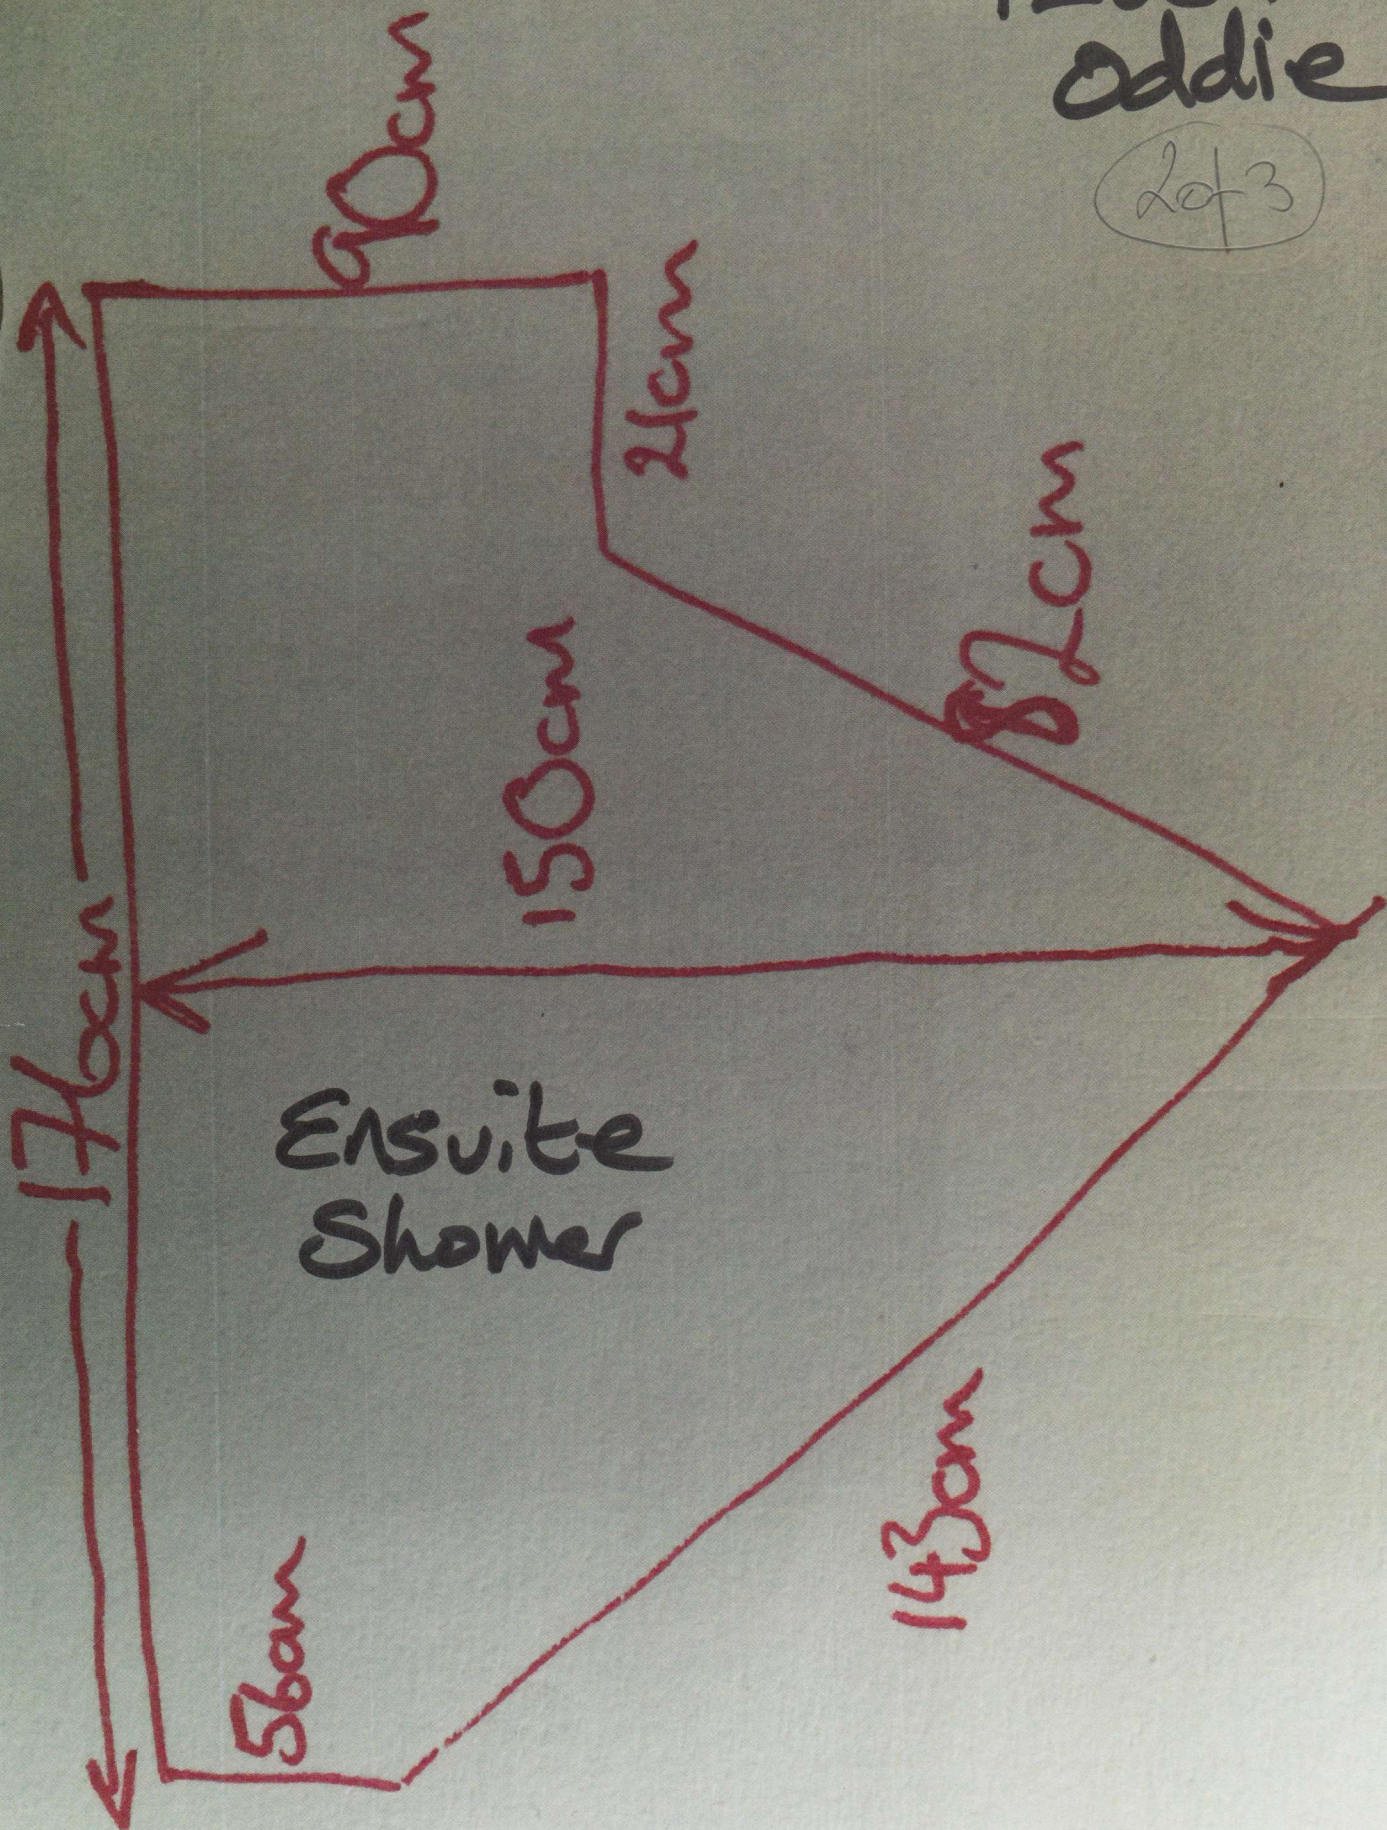

Bubblegum & Liquorice
Col. 91 Magali

Shower = 170x200
= 3.40 M²

EXT S/E

* Meet Simon Oddie
on site.

STAINLESS STEEL STAG006.

07775-943087.

P28649
Oddie

2 of 3