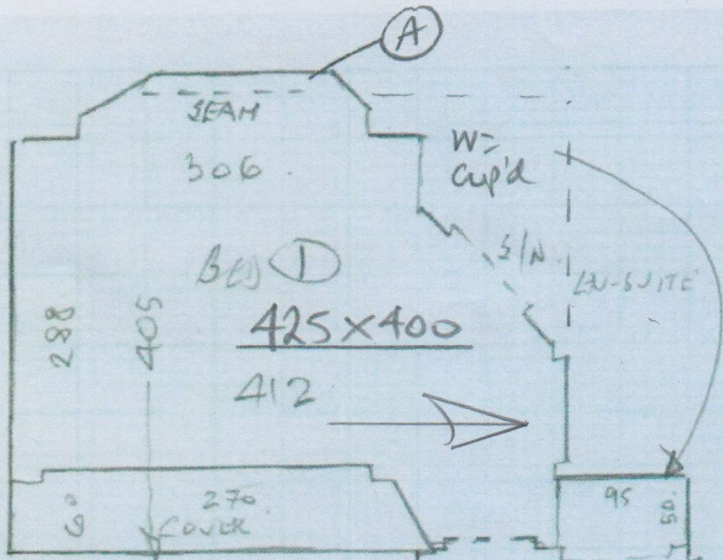

P28649

~~P28649~~

ODDIE

1 of 3

TRAMORE - TP513
~~STAINLESS STEEL STAG006~~

- L/R 615 x 400
- B2 275 x 400
- F.D. Hall 200 x 400
- B1 425 x 400 INC D/B.
- 1515 x 400

= 60.6 M²

340
60
266

Bubblegum & Liquorice
Col. 91 Magali

Shower = 170x200
= 3.40 M²

EXT S/E

* Meet Simon Oddie
on site.

STAINLESS STEEL STAG006.

07775-943087.

P28649
Oddie

2 of 3