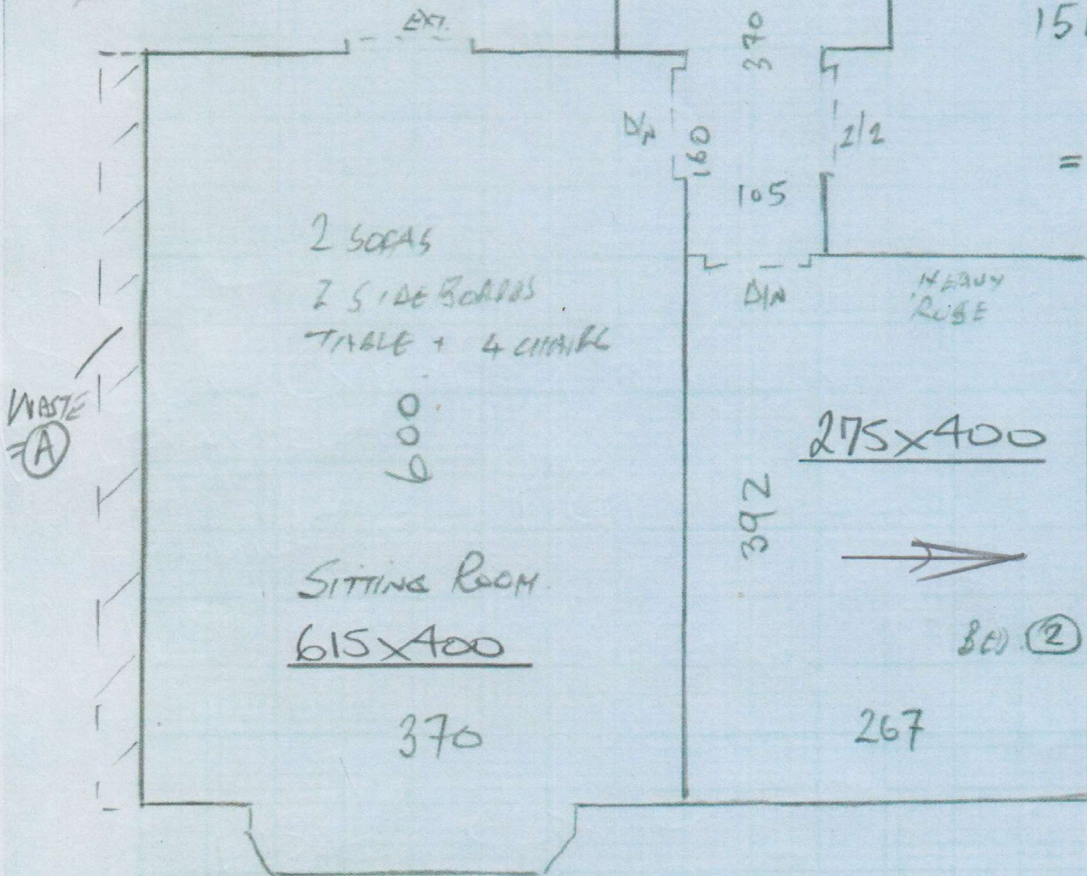

P28649

~~P28649~~

ODDIE

1 of 3

TRAMORE - TP513
~~STAINLESS STEEL STAG006~~

- L/R 615 x 400
- B2 275 x 400
- F.D. Hall 200 x 400
- B1 425 x 400 INC D/B.
- 1515 x 400

= 60.6 M²

340
60
266

Bubblegum & Liquorice
Col. 91 Magali

Shower = 170x200
= 3.40 M²

EXT S/E

* Meet Simon Oddie
on site.

STAINLESS STEEL STAG006.

07775-943087.

P28649
Oddie

2 of 3