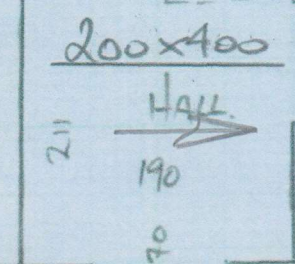

P28649

~~P28649~~

ODDIE

1 of 3

TRAMORE - TP513
~~STAINLESS STEEL STAG006~~

- L/R 615 x 400
- B2 275 x 400
- F.D. Hall 200 x 400
- B1 425 x 400 INC D/B.
- 1515 x 400

= 60.6 M²

340
60
266

Bubblegum & Liquorice
Col. 91 Magali

Shower = 170x200
= 3.40 M²

EXT S/E

* Meet Simon Oddie
on site.

STAINLESS STEEL STAG006.

07775-943087.

P28649
Oddie

2 of 3