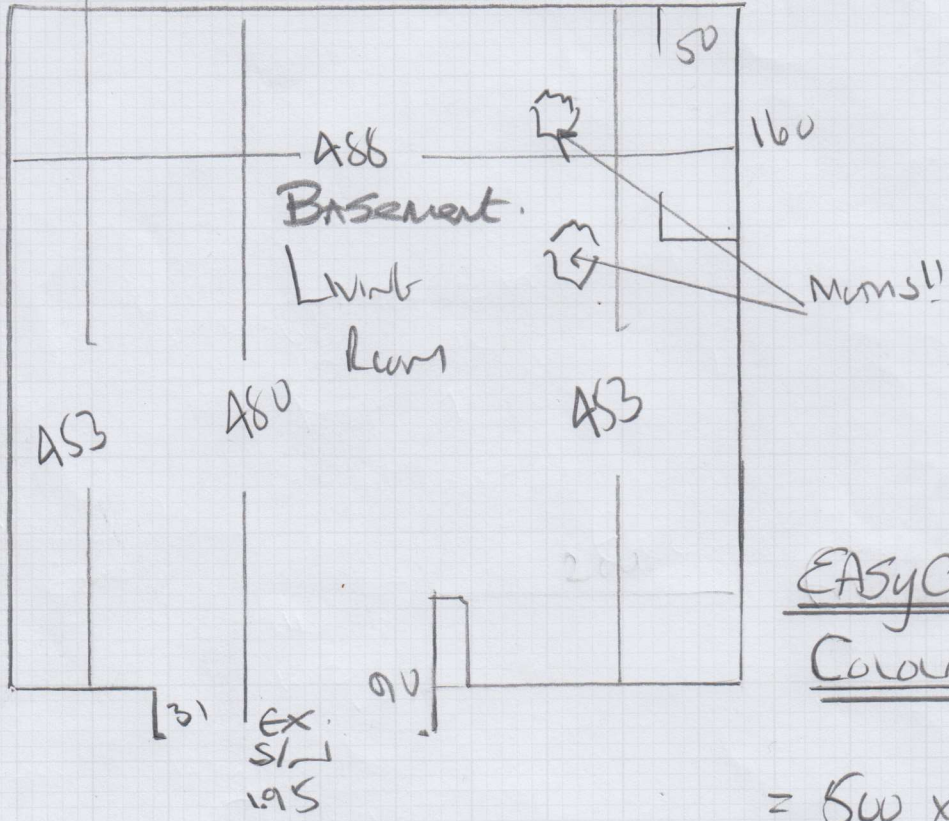

* Access via Tenants or Keys from Shop?

Chantal Feeney 07941-284557
Stephen Feeney 07976-907788

mrcarpet
Job No: P28653
Name: R+S Blair LTD
Address: 85A FRESHAM LD
SW15 1BA
Tel:
Sheet: of 1

EASYCARE TWISE
COLOUR EASY-24

= 500 x 500
25m²

CONCRETE FLOORS
EXISTING CARPET IS 80/20 TWISE ON FELT + STITCH
BAD MOM PROBLEM IN EXISTING CARPET

* Uplift existing Carpet & U/LAY and Roll up neatly & leave outside the property for collection by the Council