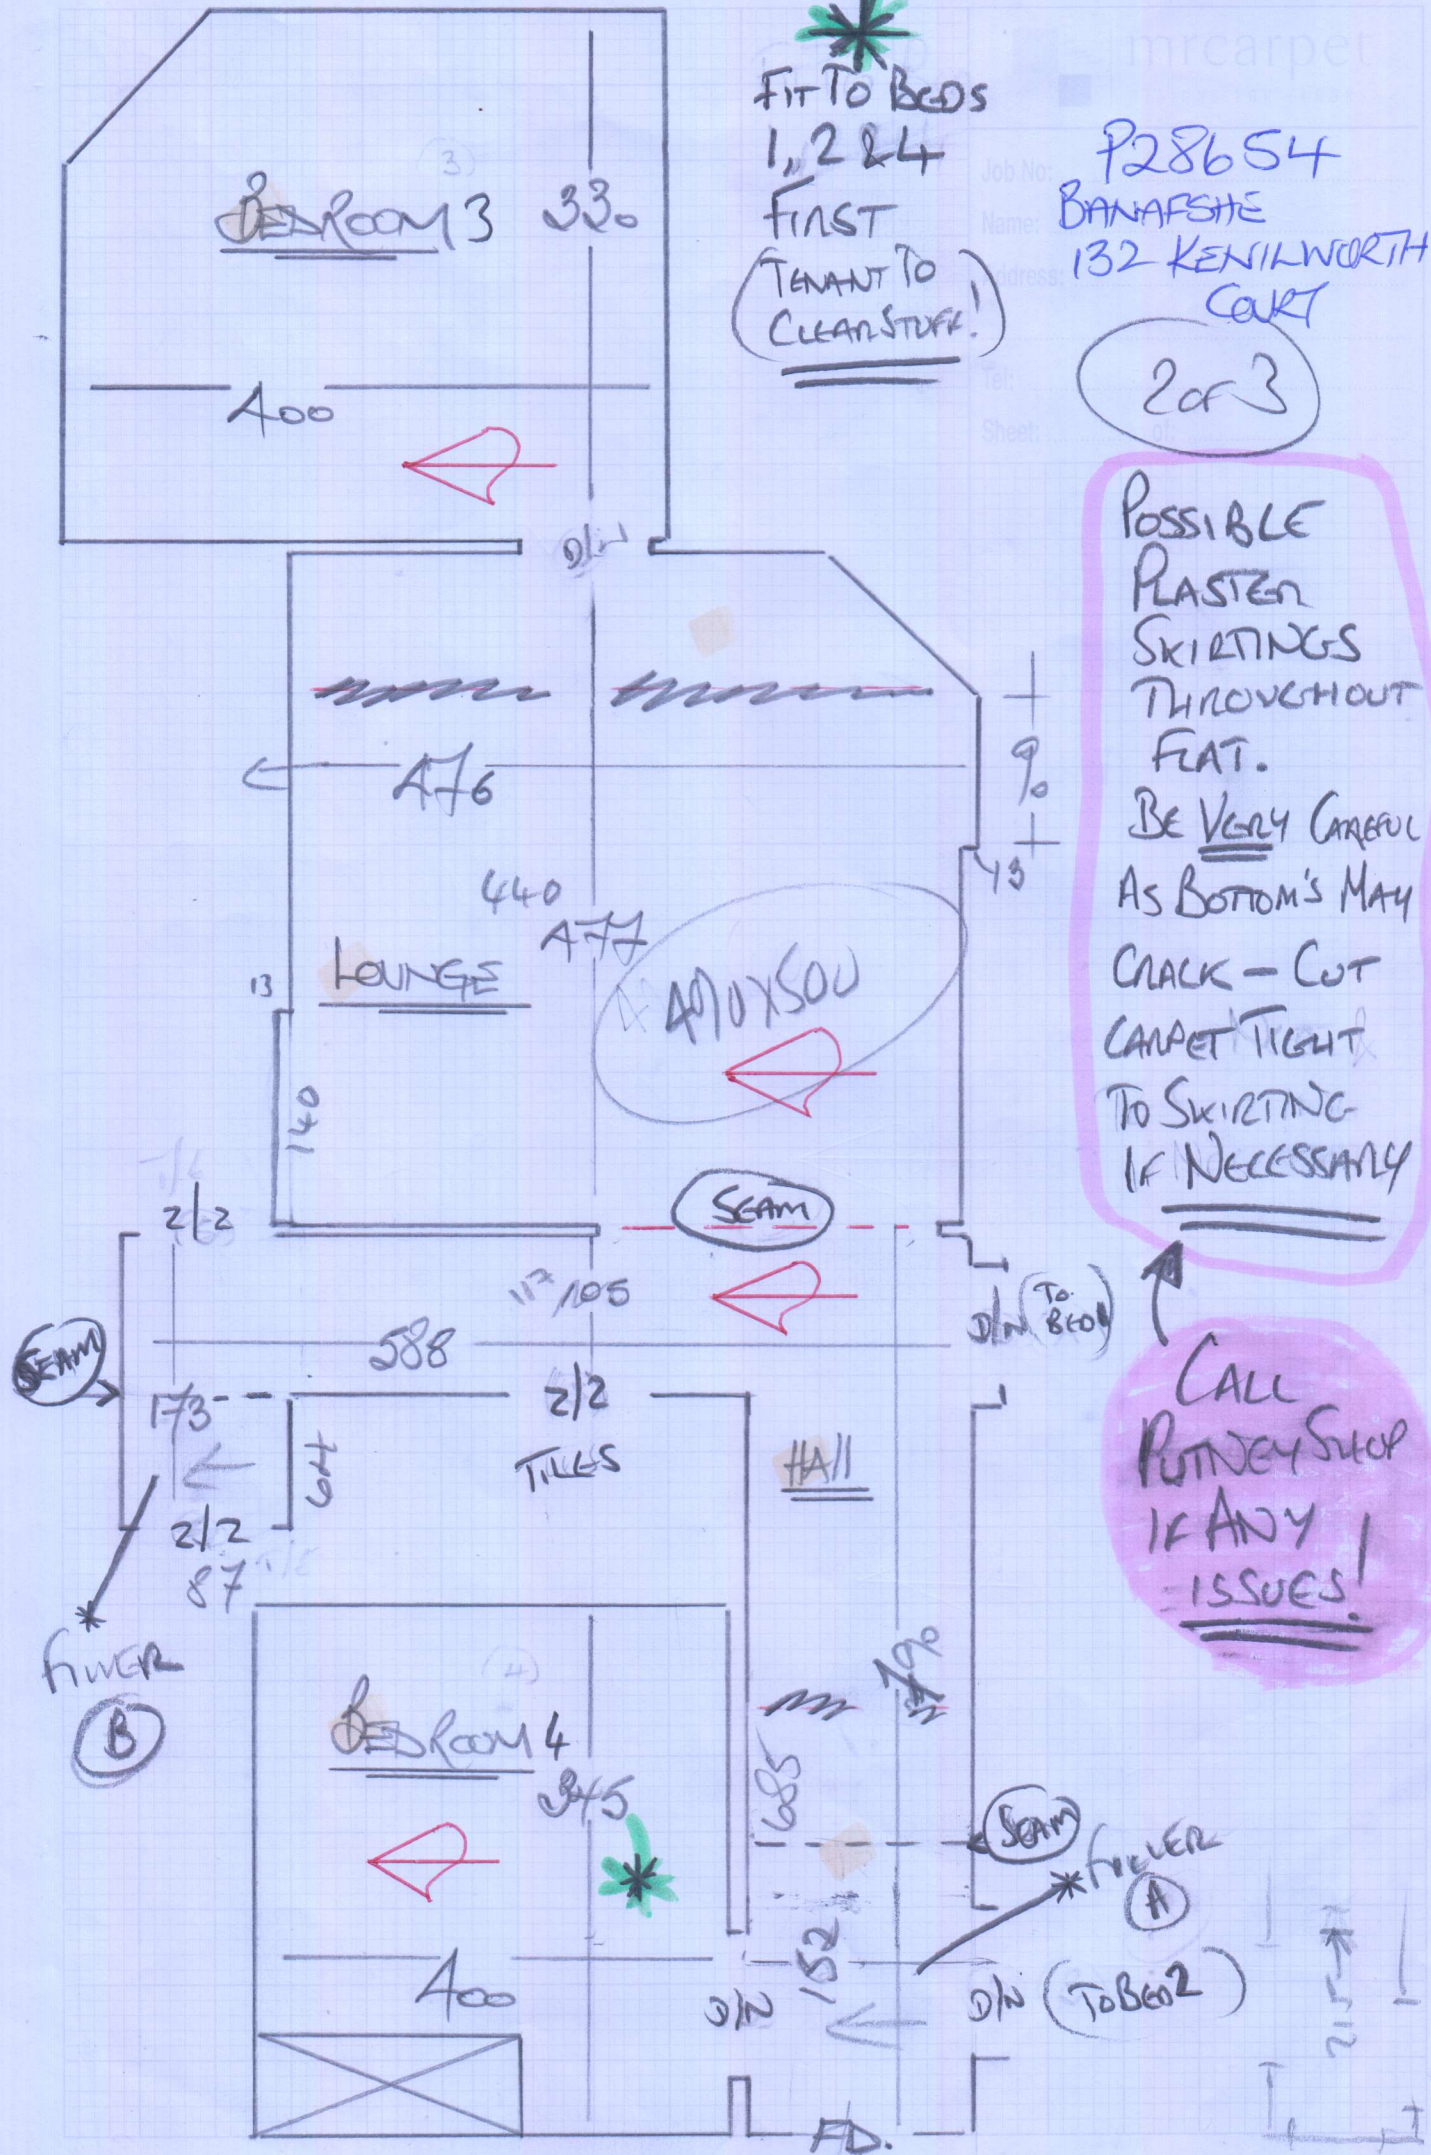

Job No: P28654
 Name: BANAF STE
 Address: 132 KENILWORTH CT
 Lower Richmond CO
 Tel: SWIS 3113
 Sheet: (1 of 3)

DANUBE
Colour DAN/752P

- Row 1 755 x 500
- Row 2 415 x 500
- Living 490 x 500
- Bed 1 515 x 500
- Bed 2 515 x 500
- 2690 x 500

415 (134.50m²)

All CUTS
 EXCEPT 'PLAN 2'
 FROM 25.00m
ROLL

Fit To Beds
1, 2 & 4
FIRST
TENANT TO
CLEAN STUFF!

Job No: P28654
Name: BANARSHI
Address: 132 KENILWORTH
COURT

2 of 3

POSSIBLE
PLASTER
SKIRTINGS
THROUGHOUT
FLAT.
BE VERY CAREFUL
AS BOTTOM'S MAY
CRACK - CUT
CARPET TIGHT
TO SKIRTING
IF NECESSARY

CALL
PUTNEY SHOP
IF ANY
ISSUES!

No Seams In These
Bedrooms

mrcarpets
Job No: P28654
Name: BANAPSHE
Address: 132 KENILWORTH
COURT
Tel: (307)
Sheet: