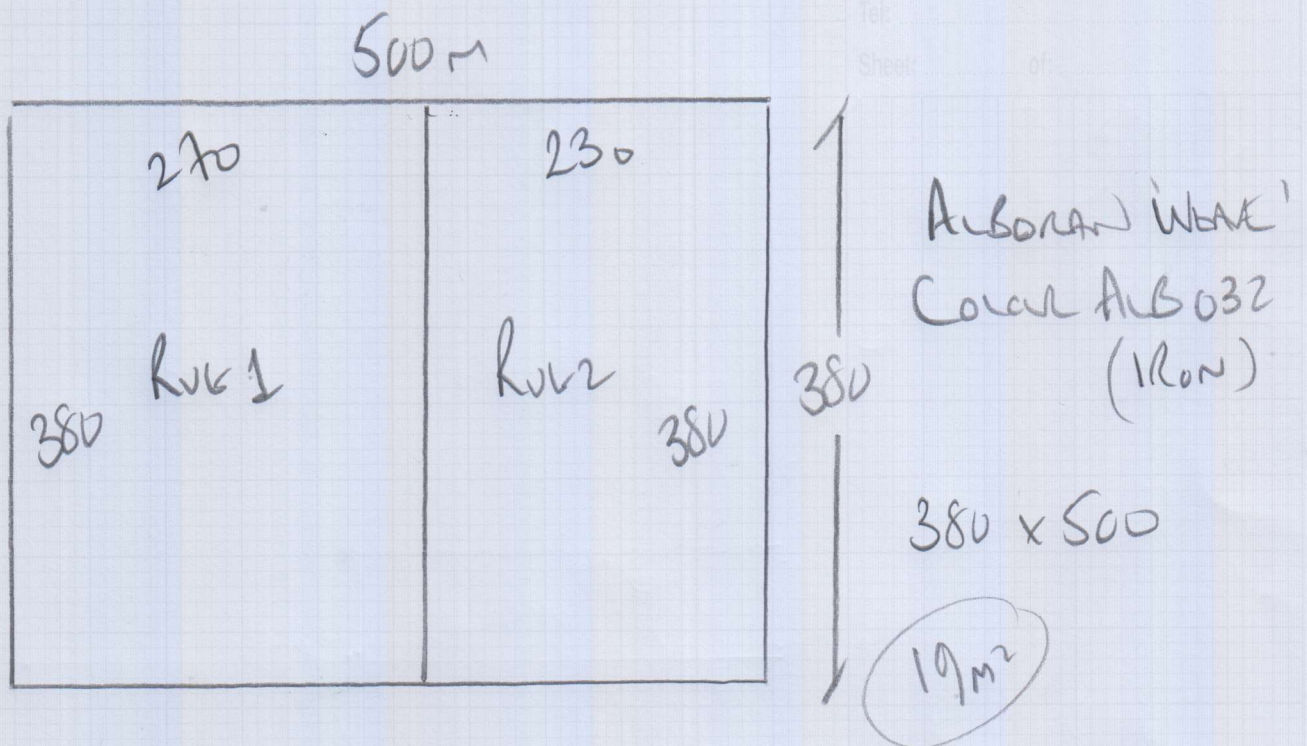

Job No: P28677  
 Name: 3451 Johns Ave  
 Address: SWIS LAN

Tel:

Sheet: of:

CUT DOWN INTO 2 RUGS + SEND FOR TABLE

Rug sizes      Rug 1    380 x 270  
                     Rug 2    380 x 230

TAKE Color HB 3235