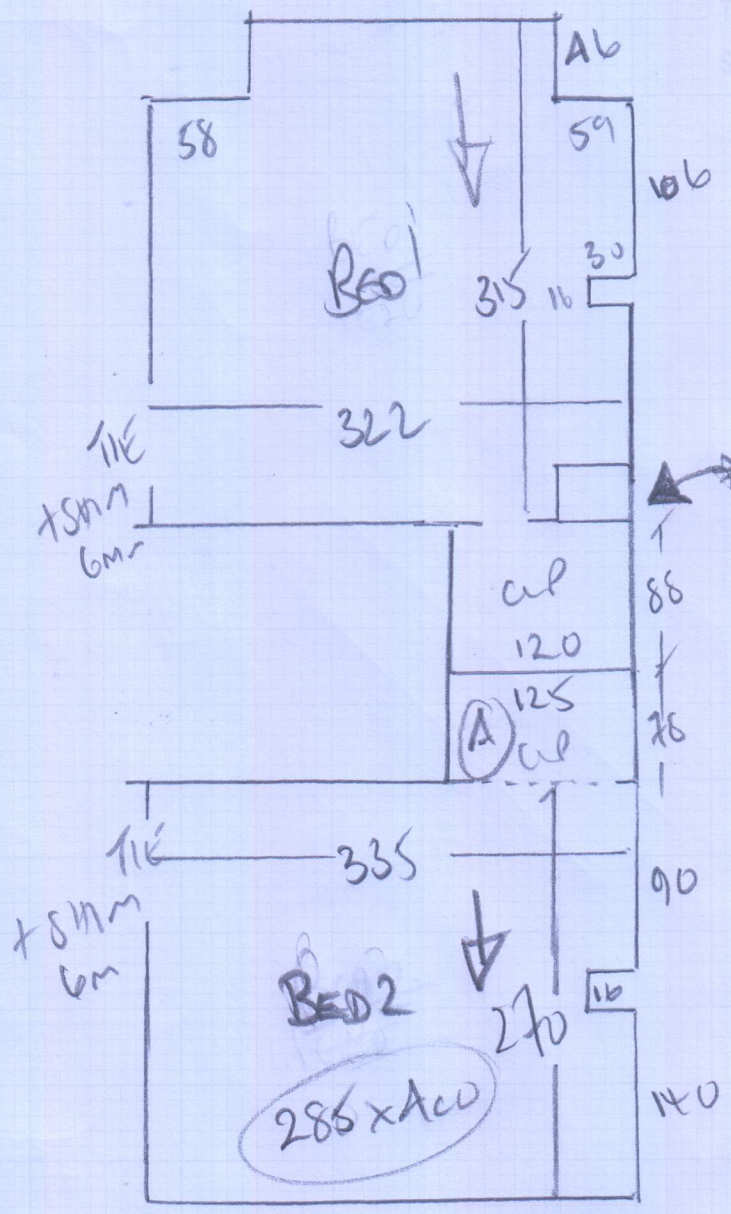

Job No: P28680
 Name: DUNCAN + GORDON
 Address: 29 MONMOUTH ST
 SW18 5AG
 Tel:
 Sheet: (1 of 2)

GALA

- ASH BROWN 82

Plan A15 x A00
 B60 2 285 x A00
700 x A00

28m²

Job No: P 28680
Name: DOUGLAS GONGON
Address: 29 TRUENMAN STREET
SW18 5AS

Ter:
Sheet: (2 of 2)

*CAY THRU INTO
CUP'S IN ONE
PIECE

285 x Acc