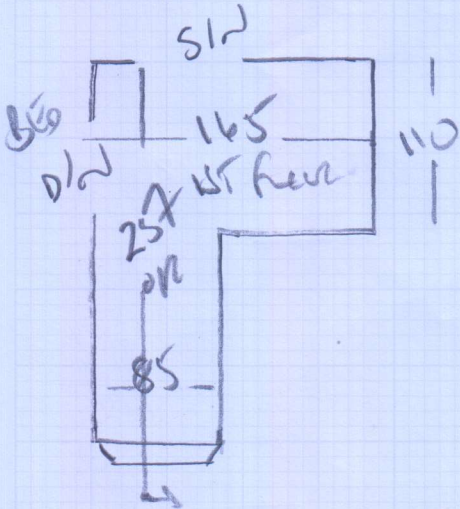

mrcarpet  
 Job No: P 28694  
 Name: SYMMONS  
 Address: 6 DUMAS LANE  
 SWIS BOR  
 Tel:  
 Sheet: LOF 2

BEST STRIPE  
Color 129 MENSEM

450 x 400m

DOOR 1 CLOSE COVER

\* MATCH STRIPES \*  
PLEASE

QUOTE 2 WAPPED RUNNING BURN  
 ALL AREAS X

USE SAME CUT RAY AN GUM AS  
 WAPPED DUE TO NO LAYON  
 MATCH ON BEST STRIPE !!

Job No: P28694  
Name: SYMMONS  
Address: 6 DUKES LANE  
SWIS BOR  
Tel:  
Sheet: 2 of 2

SAND TO BARRAS  
B60

37  
45 x 77 ↓

To Hall

B12  
45 x 90  
97  
42 x 76 ↑

MATCH STRIPES  
WHERE POSSIBLE  
PLEASE