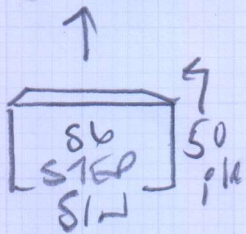

USE SAME CUT RAY AN GUM AS  
 WAPPED DUE TO NO LAYON  
 MATCH ON BEST STRIPE !!

Job No: P28694  
Name: SYMMONS  
Address: 6 DUKES LANE  
SWIS BOR  
Tel:  
Sheet: 2 of 2

SAND TO BARRAS  
B60

37  
45 x 77 ↓

To Hall

B12  
45 x 90  
97  
42 x 76 ↑

MATCH STRIPES  
WHERE POSSIBLE  
PLEASE