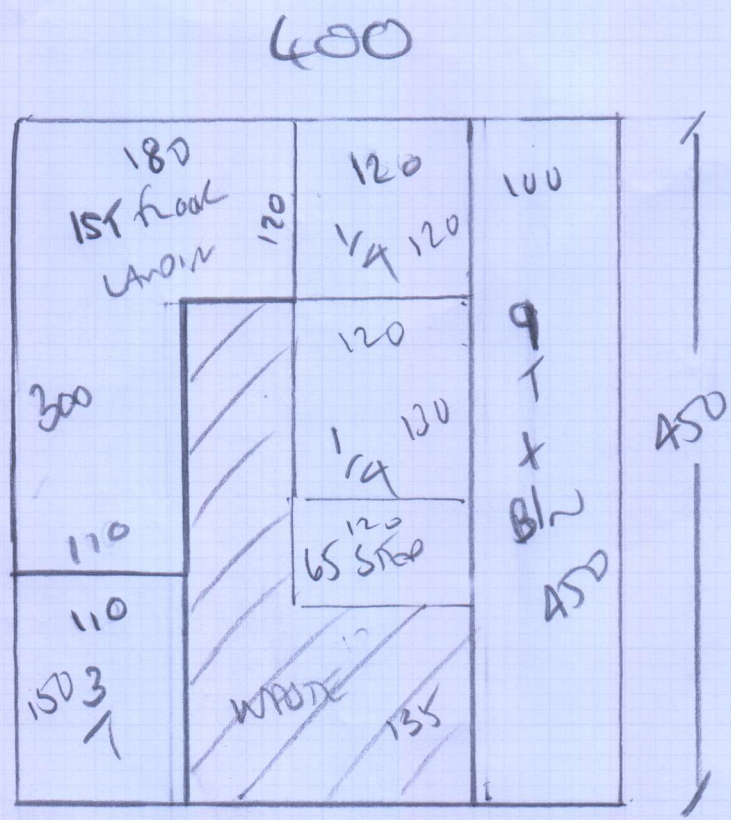

mrcarpet  
 Job No: P 28694  
 Name: SYMMONS  
 Address: 6 DUMAS LANE  
 SWIS BOR  
 Tel:  
 Sheet: LOF 2

BEST STRIPE  
Color 129 MENSEM

450 x 400m

DOOR 1 CLOSE COVER

\* MATCH STRIPES \*  
PLEASE

QUOTE 2 WAPPED RUNNING BURN  
 ALL AREAS X

USE SAME CUT RAY AN GUM AS  
 WAPPED DUE TO NO LAYON  
 MATCH ON BEST STRIPE !!

Job No: P28694  
Name: SYMMONS  
Address: 6 DUKES LANE  
SWIS BOR  
Tel:  
Sheet: 2 of 2

SAND TO BARRAS  
B60

37  
45 x 77 ↓

To Hall

B12  
45 x 90  
97  
42 x 76 ↑

MATCH STRIPES  
WHERE POSSIBLE  
PLEASE