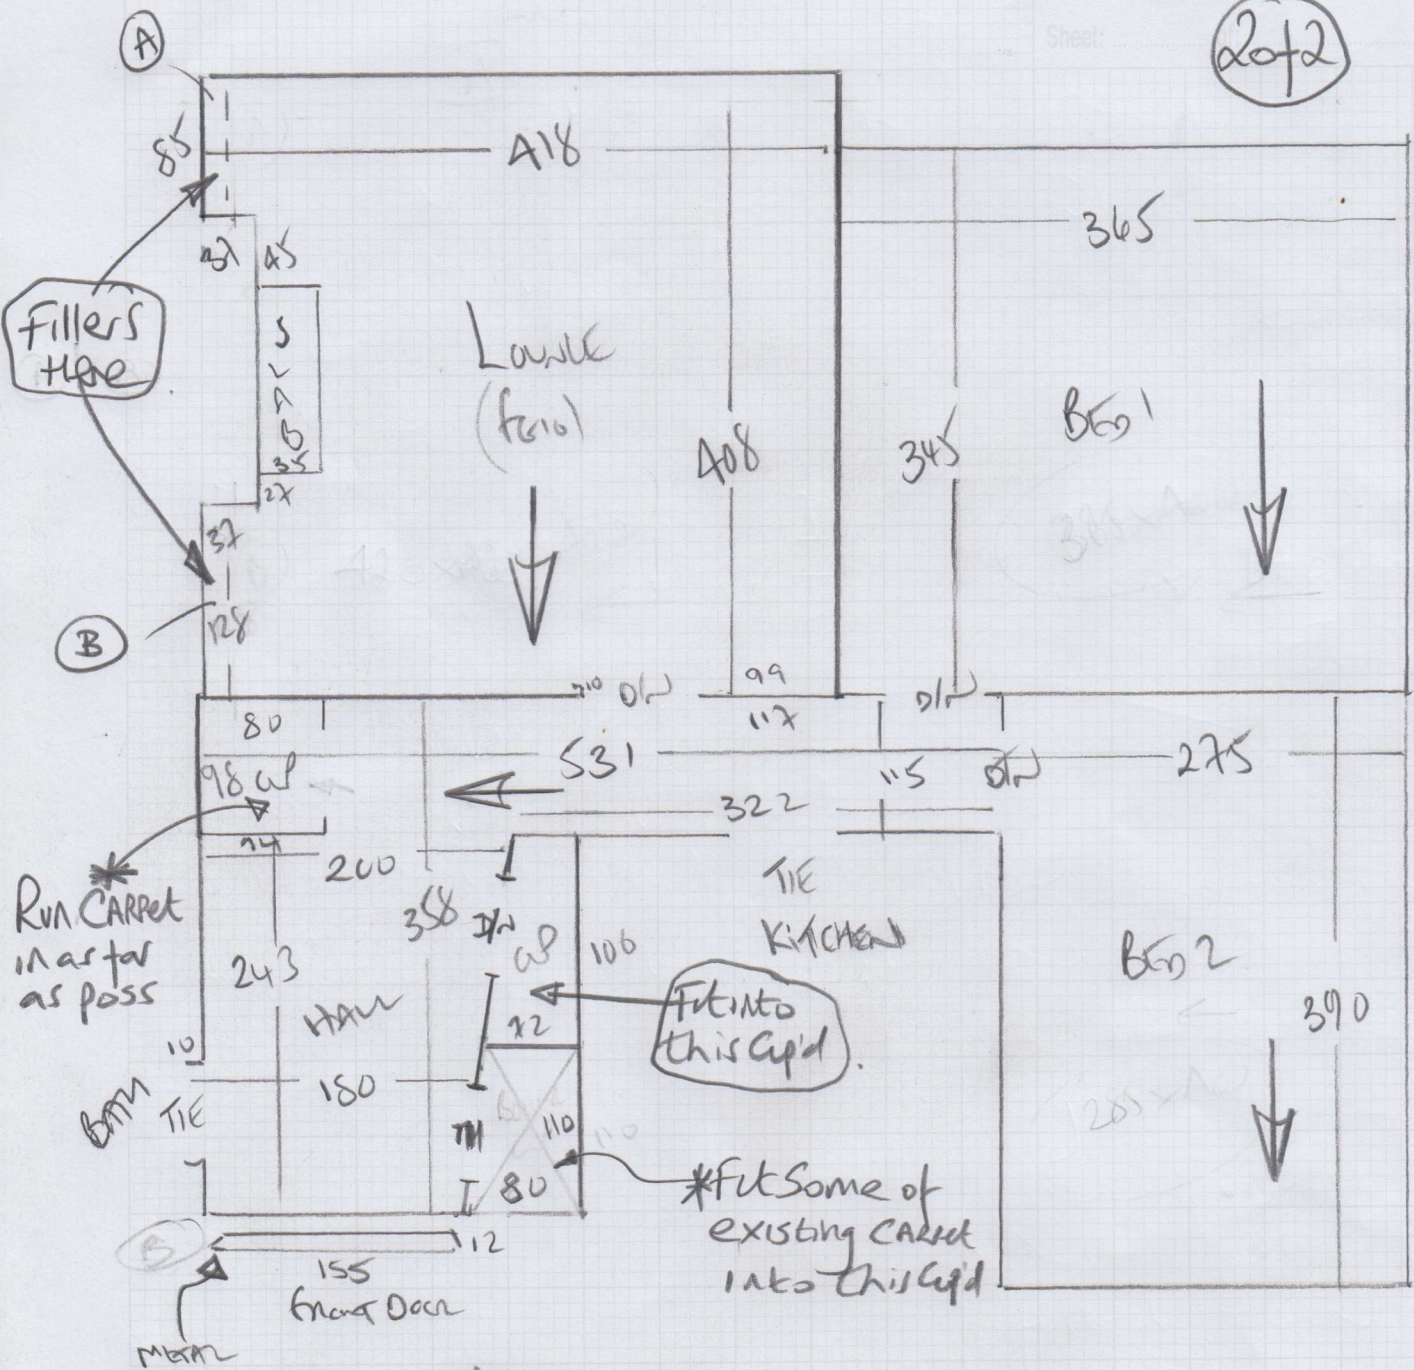

* Not much furniture, but lots of Boxes to move around.
 * Customer will be at home to assist.

mrcarpet
 Job No: P28733
 Name: HOWLAND
 Address: 13 TOLLAND HOUSE
 2 VERMONT ROAD
 TEL: SW18 2LQ
 Sheet: (2 of 2)

ANCHOR EDGE CORNING TILES IN LOBBY
 STRAIGHT CARPET 10 12 x 155 STRIP

CONCRETE FLOOR (CONCRETES)
 UPLIFT FLOOR BACK ON A0 RUBBER
 STICK STRIP - APPROX 10 STRIPS MISSING!