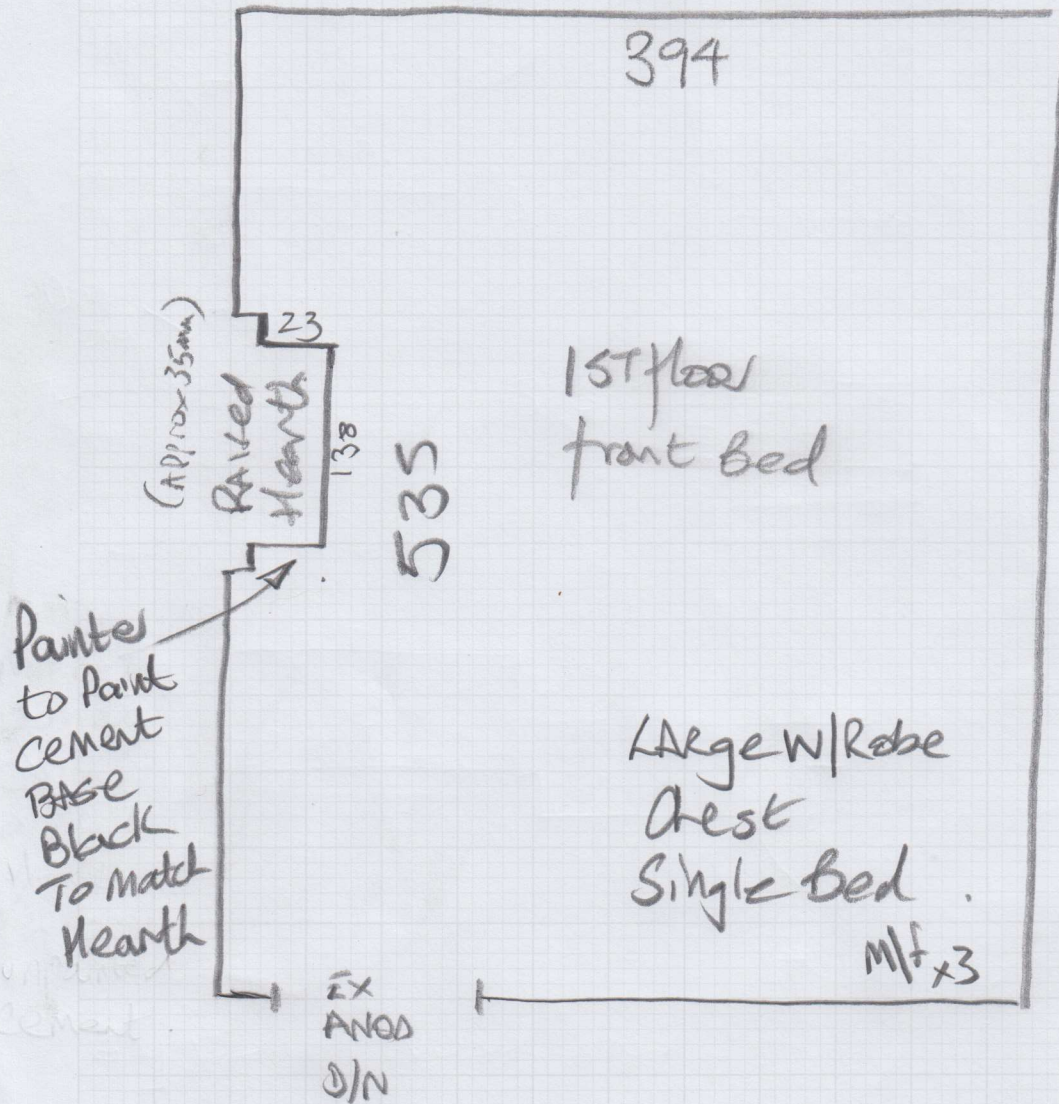

Cotswold - Col. Bounton

mrcarpet
Job No: P28735
Name: Mackinnon
Address:

Tel:
Sheet: 1 of 1

FRONT

$$= 555 \times 400$$
$$= \underline{22.20m^2}$$

Wood floors (with 1/2" boards over top)
Mostly ex site (fit new around the hearth)
EX ANOD D/SAL.

* Must be 2 Men / Heavy furniture.