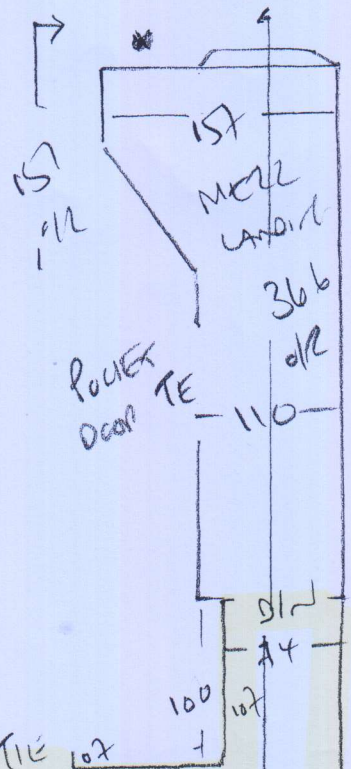

P28753
 L1010
 26 Alma Road
 SW18 1AG

LOF 2

705

WISSEX VELVET
Colour: Mushroom

Plan 1 705 x 500
 Plan 2 660 x 500
 MASTER 385 x 500
 LOK BED 330 x 500

$$2080 \times 500 = \underline{\underline{104M^2}}$$

660

P 28753
 LLOYD
 26 AMA KAD
 SW 18 IAG

20F 2

TO Hall SW
 40 x 93
 117
 42 x 77

PHASE 1

LOOSE HANGERS
 IN THIS ROOM