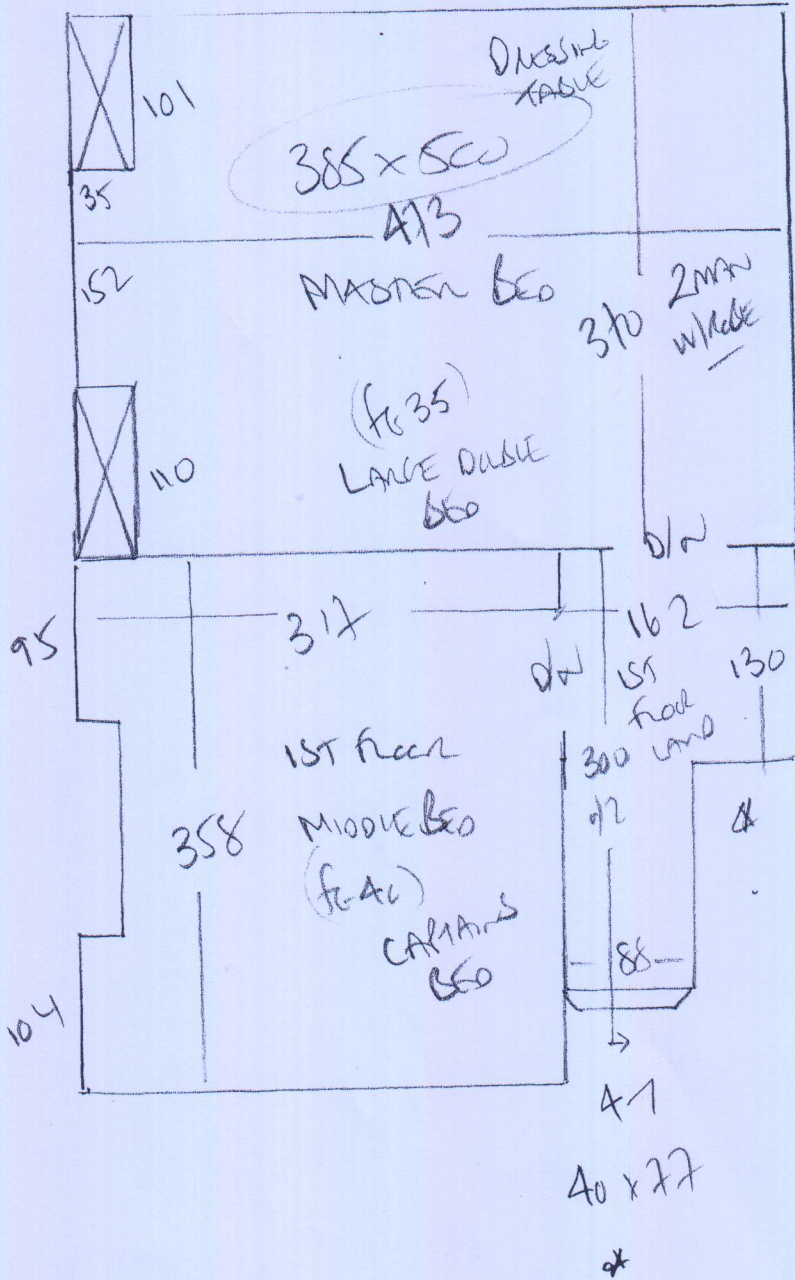

P28753
 L1010
 26 Alma Road
 SW18 1AG

LOF 2

705

WISSEX VELVET
Colour: Mushroom

Plan 1 705 x 500
 Plan 2 660 x 500
 MASTER 385 x 500
 LOK BED 330 x 500

$$2080 \times 500 = \underline{\underline{104M^2}}$$

660

P 28753
 LLOYD
 26 AMA KAD
 SW 18 IAG

20F 2

TO Hall SW
 40 x 93
 117
 42 x 77

PHASE 1

LOOSE HANGERS
 IN THIS ROOM