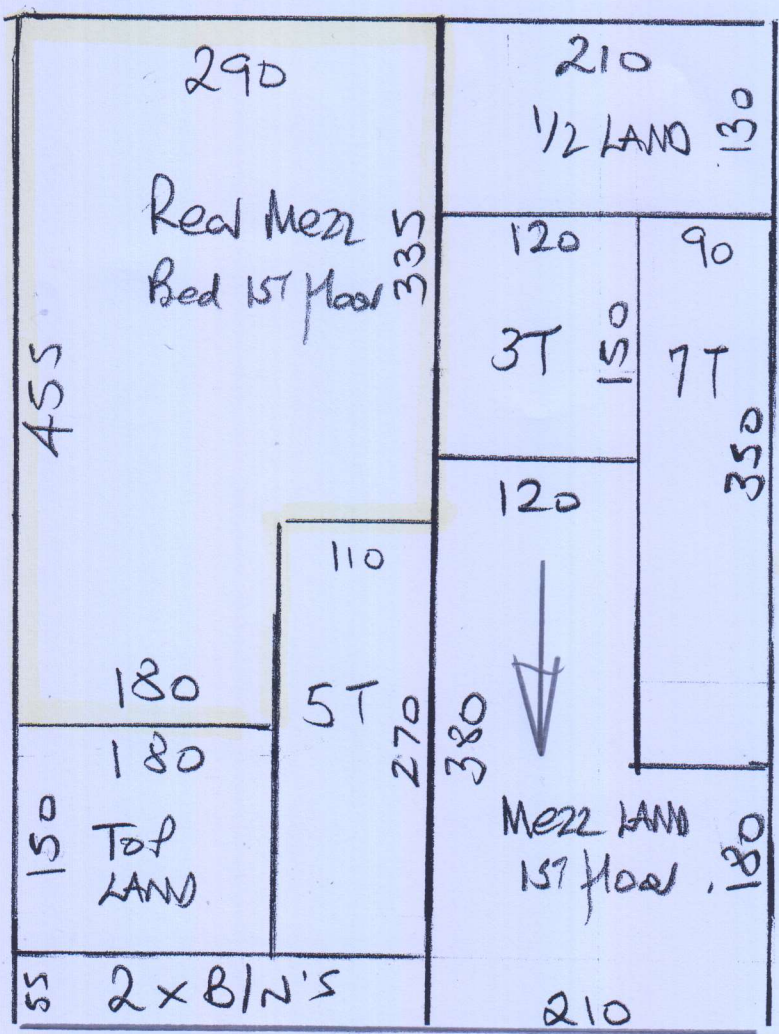

P28753
 L1010
 26 Alma Road
 SW18 1AG

LOF 2

705

WISSEX VELVET
Colour: Mushroom

Plan 1 705 x 500
 Plan 2 660 x 500
 MASTER 385 x 500
 LOK BED 330 x 500

$$2080 \times 500 = \underline{\underline{104M^2}}$$

660

P 28753
 LLOYD
 26 AMA KAD
 SW 18 IAG

20F 2

TO Hall SW
 40 x 93
 117
 42 x 77

PHASE 1

LOOSE HANGERS
 IN THIS ROOM