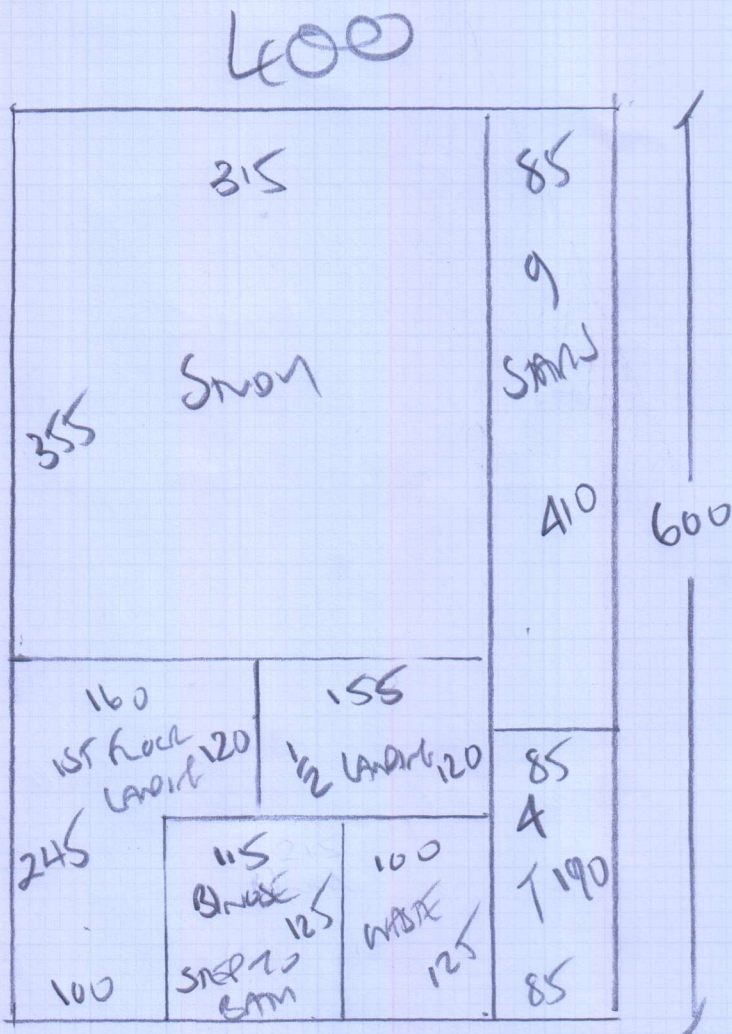

Job No: P28761  
 Name: CLARK  
 Address: 18 BEMISH ROAD  
 SWIS 106  
 Tel:  
 Sheet: (1 of 2)

AUBURN  
Coal AUB-036

LAN 600 x 400  
 = 240m<sup>2</sup>