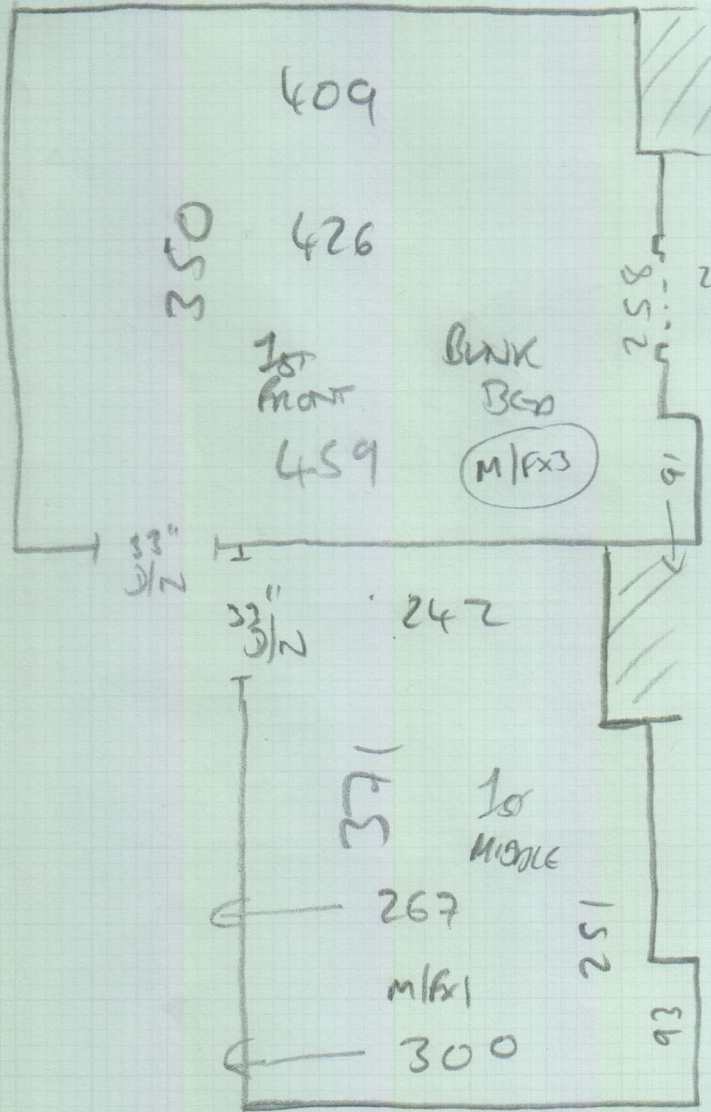

Job No: P28770  
 Name: WHITE  
 Address: 27 Kimber Road  
 SW 84th  
 Tel:  
 Sheet: of:

EX C/PLATE  
 FITTED BENEATH  
 FIREBRICKS!

Peramburo Hamoi  
 CAROL 04  
 FRONT BED 470 x 400  
 MIDDLE BED 310 x 400  
 780 x 400

31.2cm

- MOTHS IN BOTH ROOMS
- BUILT-IN PROBES ARE ON TOP OF EX CARPET