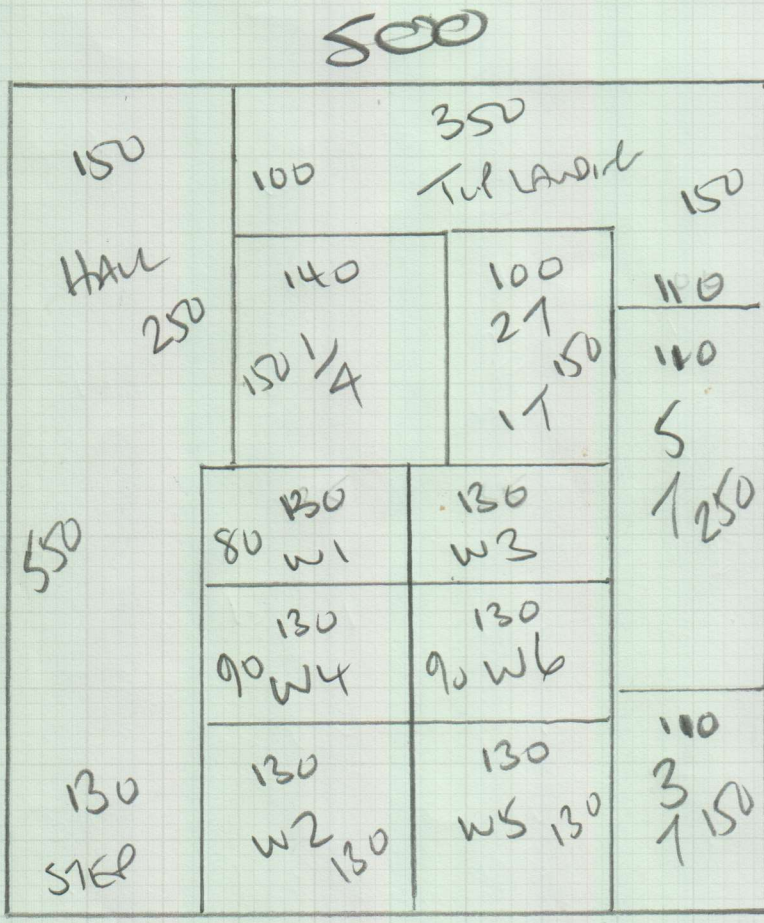

Job No: P27570
 Name: PUNNEN PARK HOUSE
 Address: 69 PLEASANT ROAD
 SWIS SHJ

Tel: _____
 Sheet: 1 of 2

ULTIMA TALISMAN
Color: COCOA

550 x 500
2750m²

Job No:

Name:

Address:

Tel:

Sheet:

P27 STO
 PUNNEY PARK HOUSE LTD
 69 PLEASANCE RD
 SWIS SHD

2 of 2

- W1 68 x 96
- W2 80 x 120
- W3 70 x 83
- W4 70 x 96
- W5 80 x 120
- W6 70 x 81

17
 45 x 85