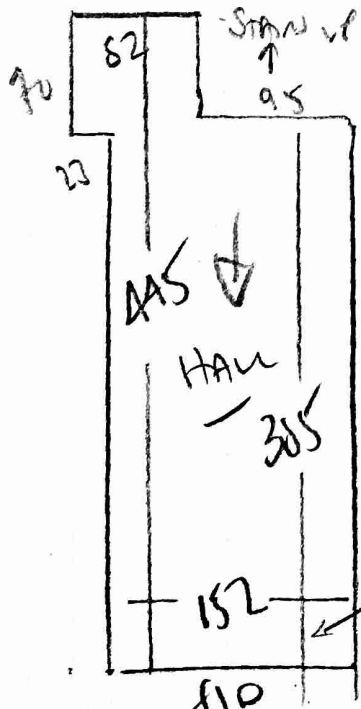

P28293
HLR RESIDENTIAL

(1 of 2)

MODULEO Impress Click

- SIENNA CAR 58936

27 x 1.76m² PACKS

(= 47.52m²)

+ XIMATION SILENT
UNOGRAM.

- * Collect Keys from H.L.R. AT 117 SYDNEY STREET, SW 36NR.
- * Pick Up SPARE SET OF KEYS IN KITCHEN OF PROPERTY & USE THESE FOR ACCESS OVER LENGTH OF JOB.
- * RETURN THE KEYS FROM H.L.R. TO H.L.R. ASAP.

P 28293
 HLR RESIDENTIAL
 21 REDUCED MEAS
 SWID 951

2 OF 2

ALL AREAS CONCRETE FLOORS
 WHITE CARPETS + FELT UNDERLAY
 (EXCEPTIONS ARE SWICK (PAS))

EXISTING CONCRETE LOOSE LAY
 152mm x 100mm DEEP