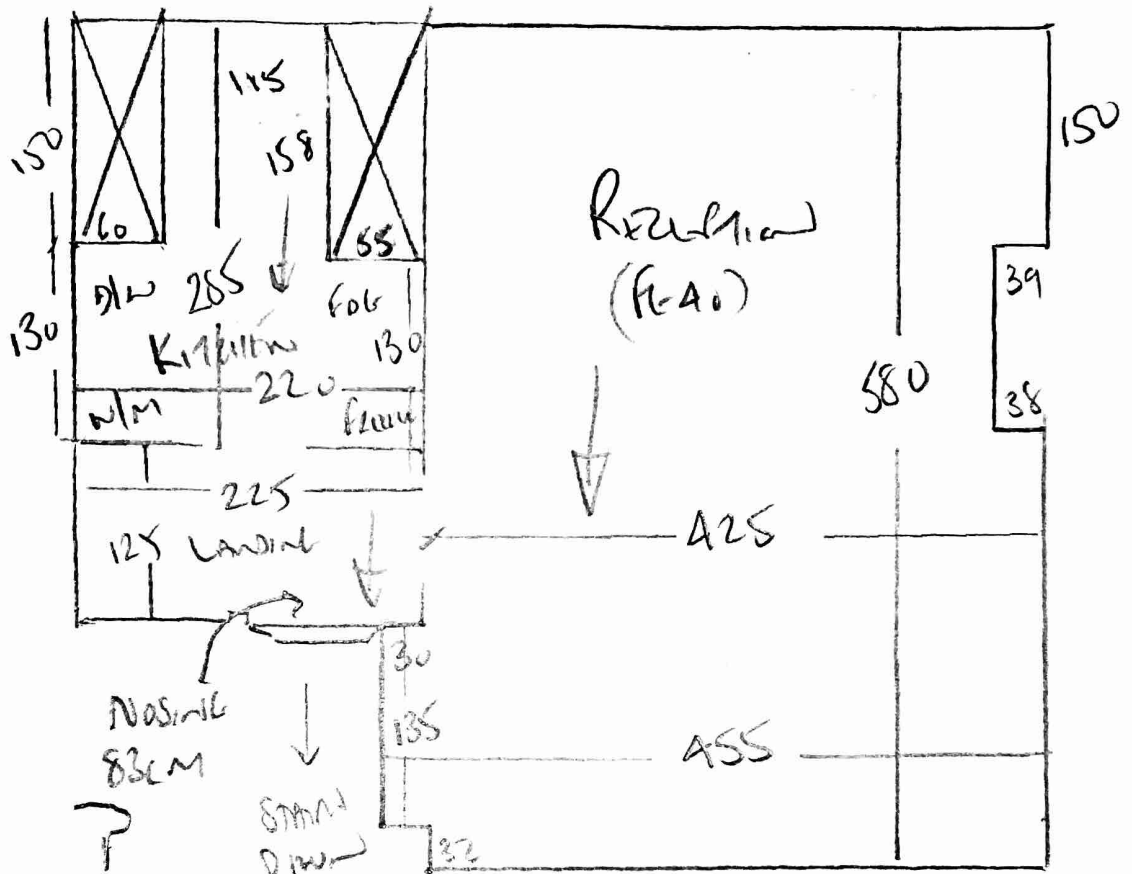

P28293
HLR RESIDENTIAL

(1 of 2)

MODULEO Impress Click

- SIENNA CAR 58936

27 x 1.76m² PACKS

(= 47.52m²)

+ XIMATION SILENT
UNOGRAM.

- * Collect Keys from H.L.R. AT 117 SYDNEY STREET, SW 36NR.
- * Pick Up SPARE SET OF KEYS IN KITCHEN OF PROPERTY & USE THESE FOR ACCESS OVER LENGTH OF JOB.
- * RETURN THE KEYS FROM H.L.R. TO H.L.R. ASAP.

P 28293
 HLR RESIDENTIAL
 21 REDUCED MEAS
 SWID 951

2 OF 2

ALL AREAS CONCRETE FLOORS
 WHITE CARPETS + FELT UNDERLAY
 (EXCEPTIONS ARE SWICK (PAS))

EXISTING CONCRETE LOOSE LAY
 152mm x 100mm DEEP