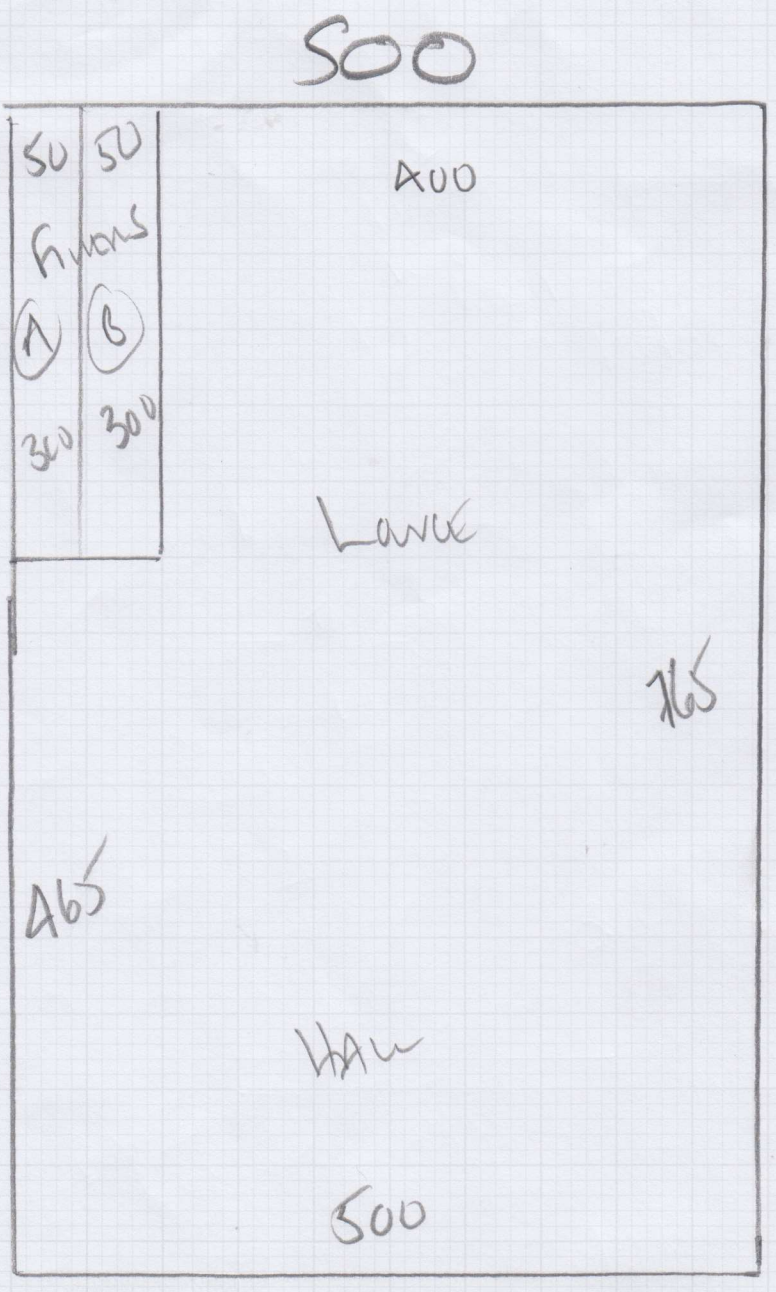

mrcarpet  
 Job No: P28647  
 Name: HANDOI EID  
 Address: 10 Lin Lan House  
 KESWICK ROAD  
 SWIS 2JS  
 Tel:  
 Sheet: LOF 2

TRALEE 40  
Color TRA-6090

Row 765 x 500

3825m<sup>2</sup>

Job No: P28647  
Name: HAMADI EIO  
Address: 10 LINLAN HOUSE  
KEWVIC ROAD  
Tel: SWIS 255  
Sheet: 2 of 2

\* Customer & Owners Will  
Be At Property To Assist  
With Moving Furniture

SEAM + CROSS JOIN