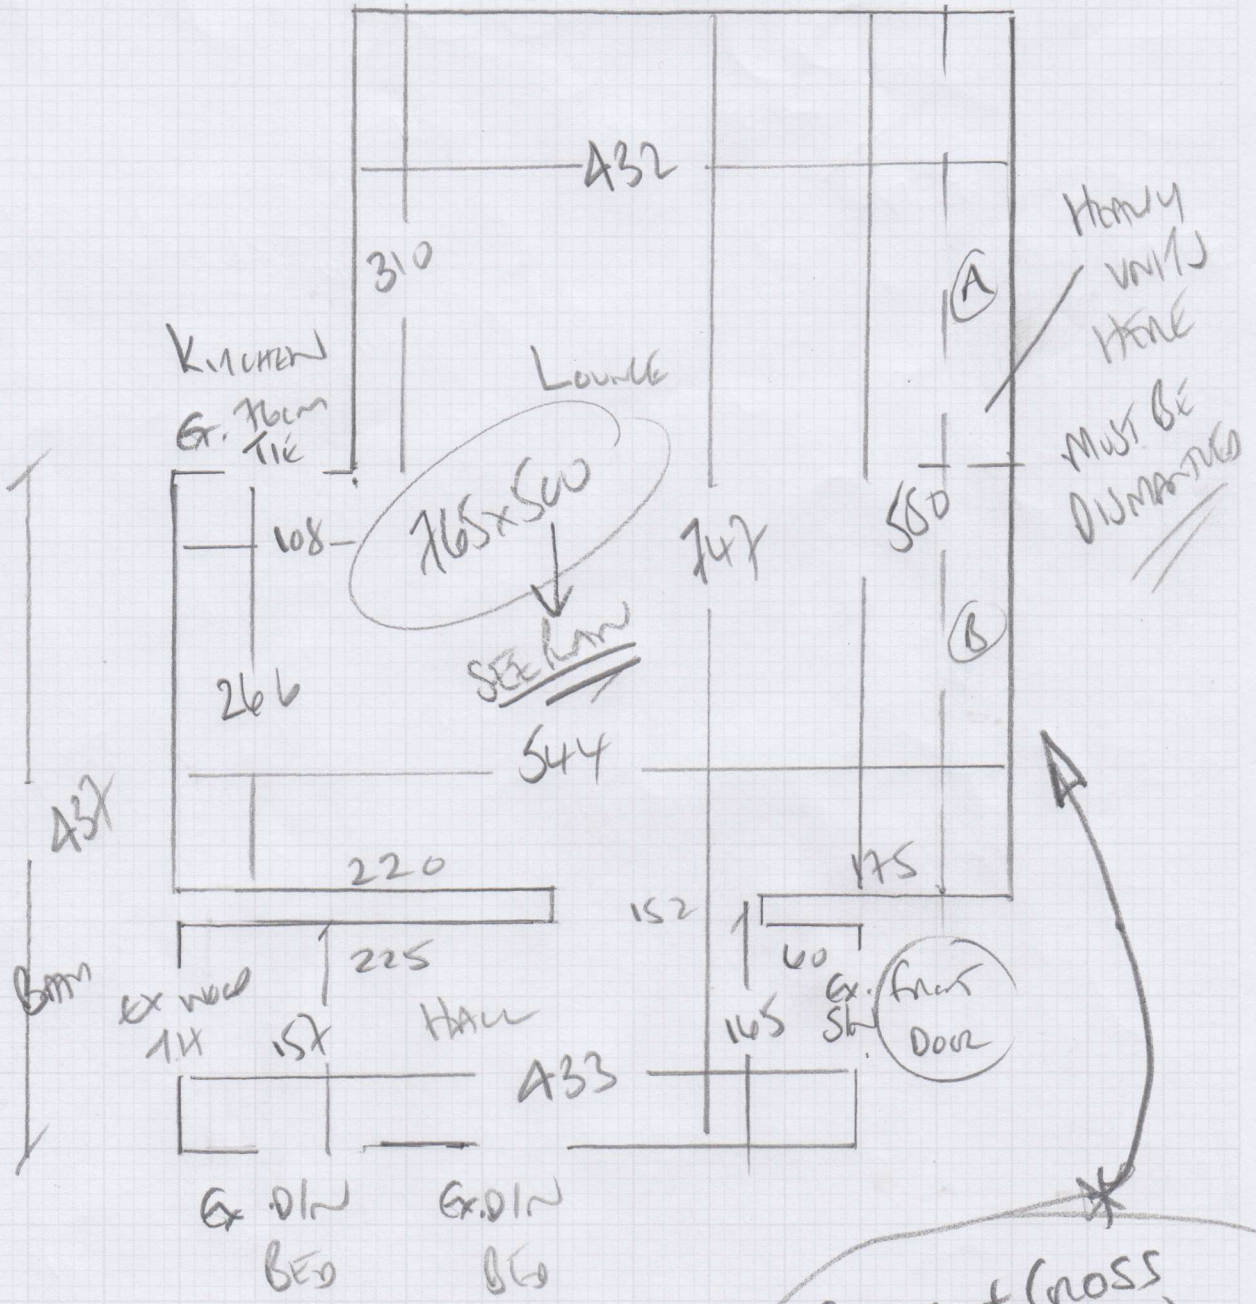

mrcarpet  
 Job No: P28647  
 Name: HANDOI EID  
 Address: 10 Lin Lan House  
 KESWICK ROAD  
 SWIS 2JS  
 Tel:  
 Sheet: LOF 2

TRALEE 40  
Color TRA-6090

Row 765 x 500

3825m<sup>2</sup>

Job No: P28647  
Name: HAMADI EIO  
Address: 10 LINLAN HOUSE  
KEWVIC ROAD  
Tel: SWIS 255  
Sheet: 2 of 2

\* Customer & Owners Will  
Be At Property To Assist  
With Moving Furniture

SEAM + CROSS JOIN