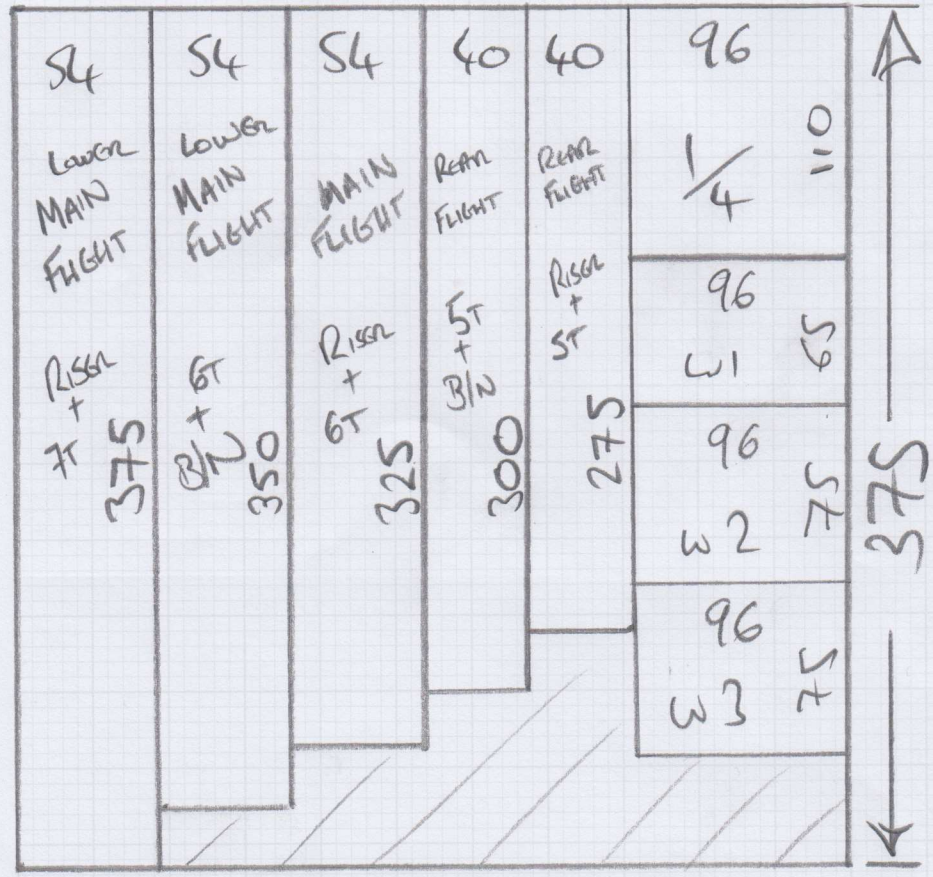

Job No: P28675
 Name: LADY CAROL-ELISON
 Address: 10F2
 Tel:
 Sheet:

366

WESTEND PRESTIGE

- CAMPION

375 x 366

= 13.73m²

* CUT STRAIGHT RUNNERS AT WAREHOUSE & SHAPE OUT WINDOWAS ON SITE.

* SEND TO KASIA FOR WHIPPING (USING 2 CONES OF YARN FROM WESTEX) ASAP.

Job No: P28675
Name: LADY CALL - ELWOOD
Address: DYER - GRIMES
2 Brecon Road Llan
Twp 9 BHL

Sheet: 2 of 2

REAR STRIPS

(MATCH GAP AT SIDES TO RUNNERS)

FRONT STRIPS