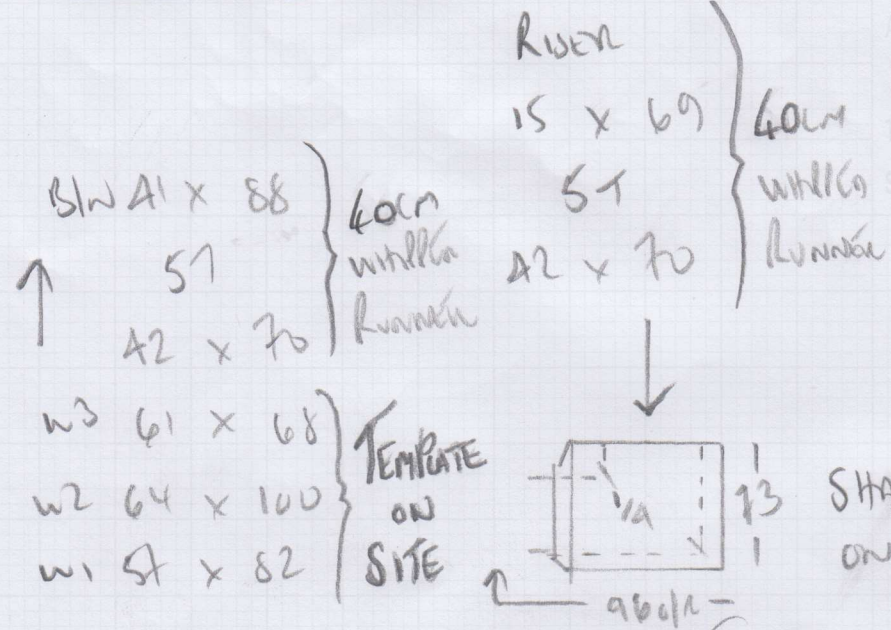

Job No: P28675
 Name: LADY CAROL-ELISON
 Address: 10F2
 Tel:
 Sheet:

366

WESTEND PRESTIGE

- CAMPION

375 x 366

= 13.73m²

* CUT STRAIGHT RUNNERS AT WAREHOUSE & SHAPE OUT WINDOWAS ON SITE.

* SEND TO KASIA FOR WHIPPING (USING 2 CONES OF YARN FROM WESTEX) ASAP.

Job No: P28675
Name: LADY CALL - ELWOOD
Address: DYER - GRIMES
2 Brecon Road Llan
Twp 9 BHL

Sheet: 2 of 2

REAR STRIPS

(MATCH GAP AT SIDES TO RUNNERS)

FRONT STRIPS