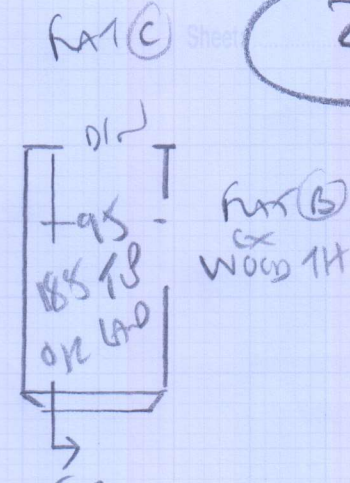

mrcarpets
 Job No: P28682
 Name: FRASER
 Address: 49 BARRINGTON ST
 SW11 1HH
 Tel:
 Sheet: (Lor 2)

HAWTHORN II
Colour 78 NIGHT SHADE

Run 415 x 400

(16.60m²)

CAR MAT
 Coral Buck
 235 x 200m

(4.70m²)

Job No: P28682
 Name: FRASER
 Address: 49 BATTERSEA RD
 SW11 1HH
 Tel:
 Sheet: 2 of 2

- ↑ 97
- 45 x 81
- w3 75 x 85
- w2 75 x 122
- w1 65 x 100

UTILITY ROOM
 2.15 x 2.00
 STAINING AS CUSTOMER WISHED
 ON EXISTING M/G CARO