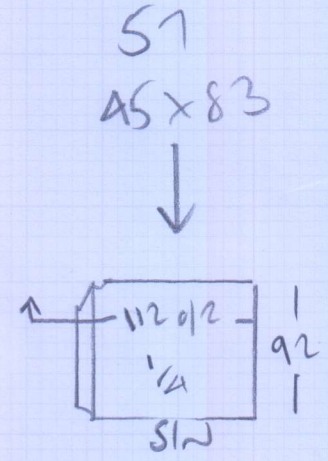

mrcarpets
 Job No: P28682
 Name: FRASER
 Address: 49 BARRINGTON ST
 SW11 1HH
 Tel:
 Sheet: (Lor 2)

HAWTHORN II
Colour 78 NIGHT SHADE

Run 415 x 400

(16.60m²)

CAR MAT
 Coral Buck
 235 x 200m

(4.70m²)

Job No: P28682
 Name: FRASER
 Address: 49 BATTERSEA RD
 SW11 1HH
 Tel:
 Sheet: 2 of 2

- ↑ 97
- 45 x 81
- w3 75 x 85
- w2 75 x 122
- w1 65 x 100

UTILITY ROOM
 2.15 x 2.00
 STAINING AS CUSTOMER WISHED
 ON EXISTING M/G CARO