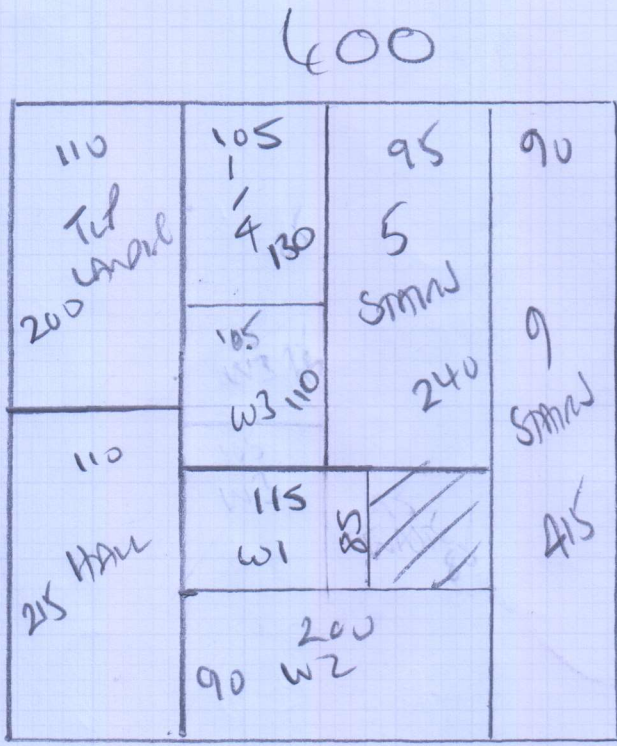

mrcarpets
 Job No: P28682
 Name: FRASER
 Address: 49 BARRINGTON ST
 SW11 1HH
 Tel:
 Sheet: (Lor 2)

HAWTHORN II
Colour 78 NIGHT SHADE

Run 415 x 400

(16.60m²)

CAR MAT
 Coral Buck
 235 x 200m

(4.70m²)

Job No: P28682
 Name: FRASER
 Address: 49 BATTERSEA RD
 SW11 1HH
 Tel:
 Sheet: 2 of 2

- ↑ 97
- 45 x 81
- w3 75 x 85
- w2 75 x 122
- w1 65 x 100

UTILITY ROOM
 2.15 x 2.00
 STAINING AS CUSTOMER WISHED
 ON EXISTING M/G CARO