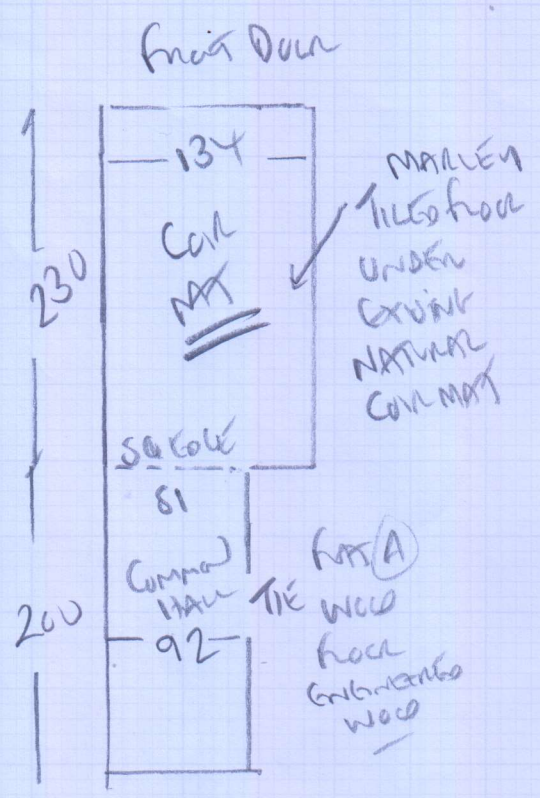

mrcarpets
 Job No: P28682
 Name: FRASER
 Address: 49 BARRINGTON ST
 SW11 1HH
 Tel:
 Sheet: (Lor 2)

HAWTHORN II
Colour 78 NIGHT SHADE

Run 415 x 400

(16.60m²)

CAR MAT
 Coral Buck
 235 x 200m

(4.70m²)

Job No: P28682
 Name: FRASER
 Address: 49 BATTERSEA RD
 SW11 1HH
 Tel:
 Sheet: 2 of 2

- ↑ 97
- 45 x 81
- w3 75 x 85
- w2 75 x 122
- w1 65 x 100

UTILITY ROOM
 2.15 x 2.00
 STAINING AS CUSTOMER WISHED
 ON EXISTING M/G CARO